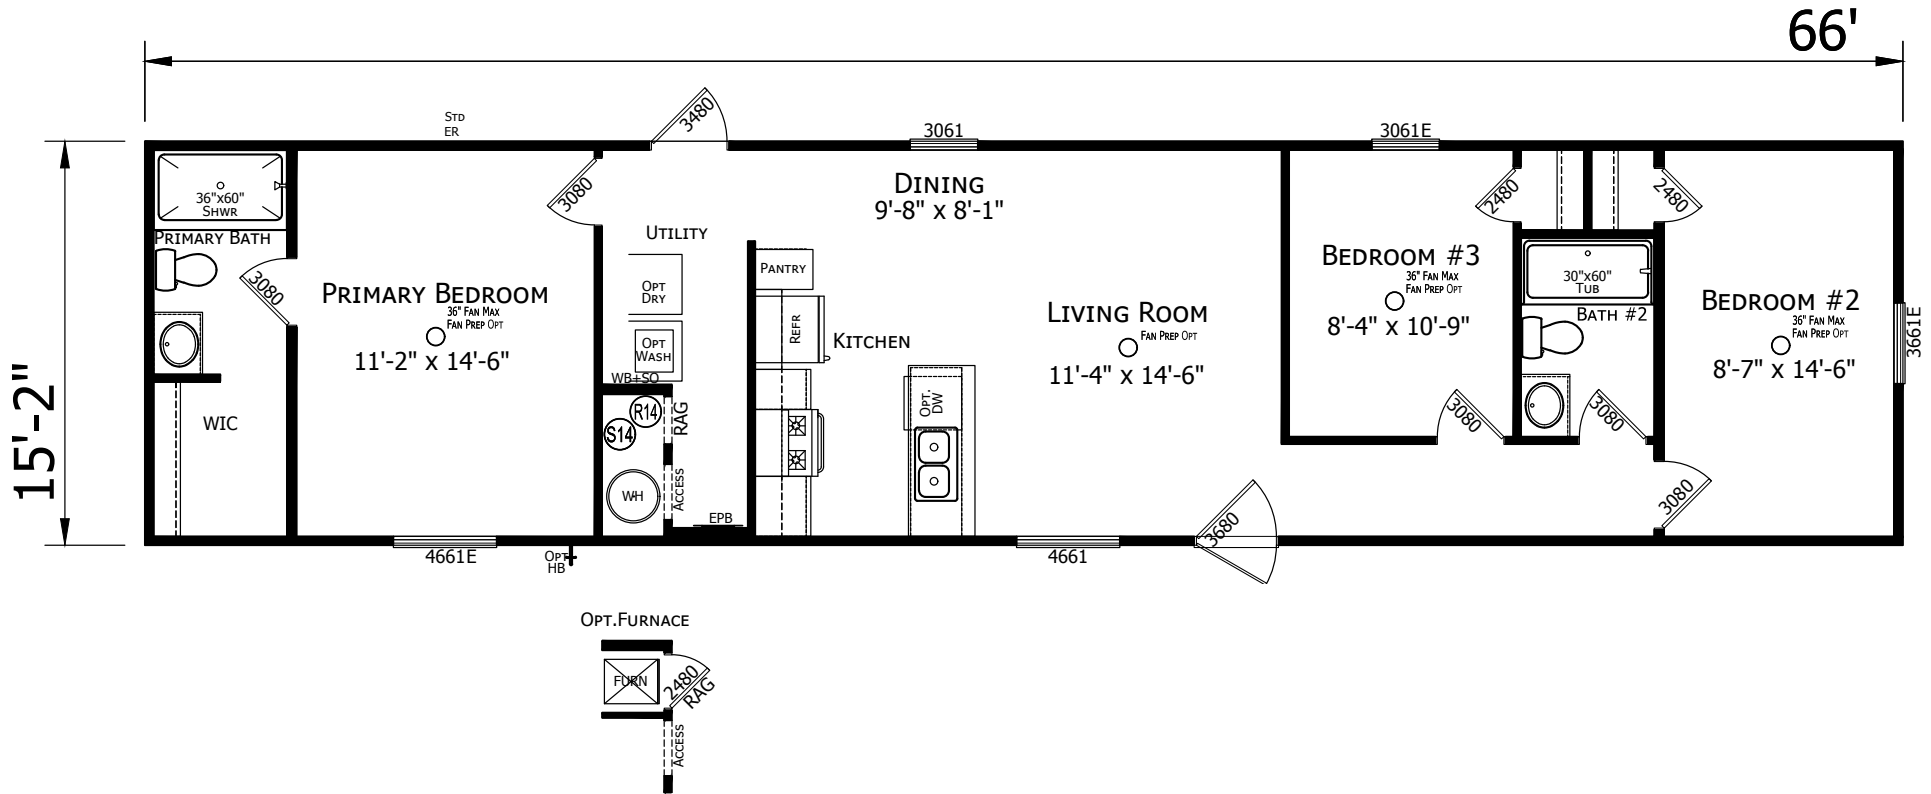

Cobbtown

Lake Manor Series

1,001 SQ. FT. (Approximate) 3 Bedroom, 2 Bath

Last Updated: 6-6-24

CHAMPION HOMES CENTER
1915A SE SR100
Lake City, Florida 32025

FactoryHomeSale.com | 1-800-965-3052

IMPORTANT: Champion Homes Center reserves the right to modify, cancel or substitute products or features of this event at any time without prior notice or obligation. Pictures and other promotional materials are representative and may depict or contain floor plans, square footages, elevations, options, upgrades, extra design features, decorations, floor coverings, specialty light fixtures, custom paint and wall coverings, window treatments, landscaping, sound and alarm systems, furnishings, appliances, and other designer/decorator features and amenities that are not included as part of the home and/or may not be available at all locations. Home, pricing and community information is subject to change, and homes to prior sale, at any time without notice or obligation. ©2020 Champion Homes Center. All rights reserved.