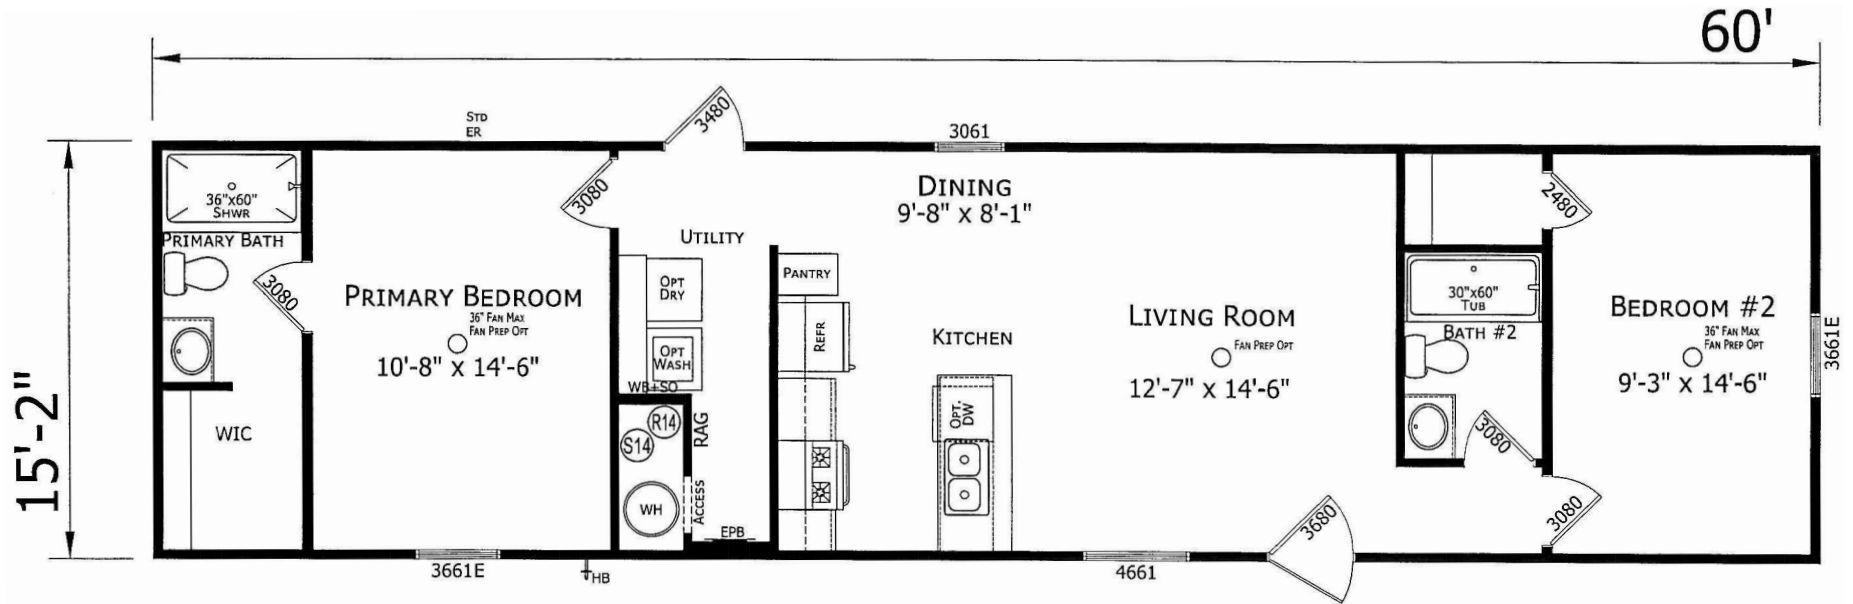

Gallman

Prime Series

910 SQ. FT. (Approximate) 2 Bedroom, 2 Bath

Last Updated: 1-23-25

CHAMPION HOMES CENTER
1915A SE SR100
Lake City, Florida 32025

NOTE: ROOM SIZES INCLUDE WALL DIMENSIONS AND ARE NOT INDICATIVE OF TRUE NET DIMENSIONS