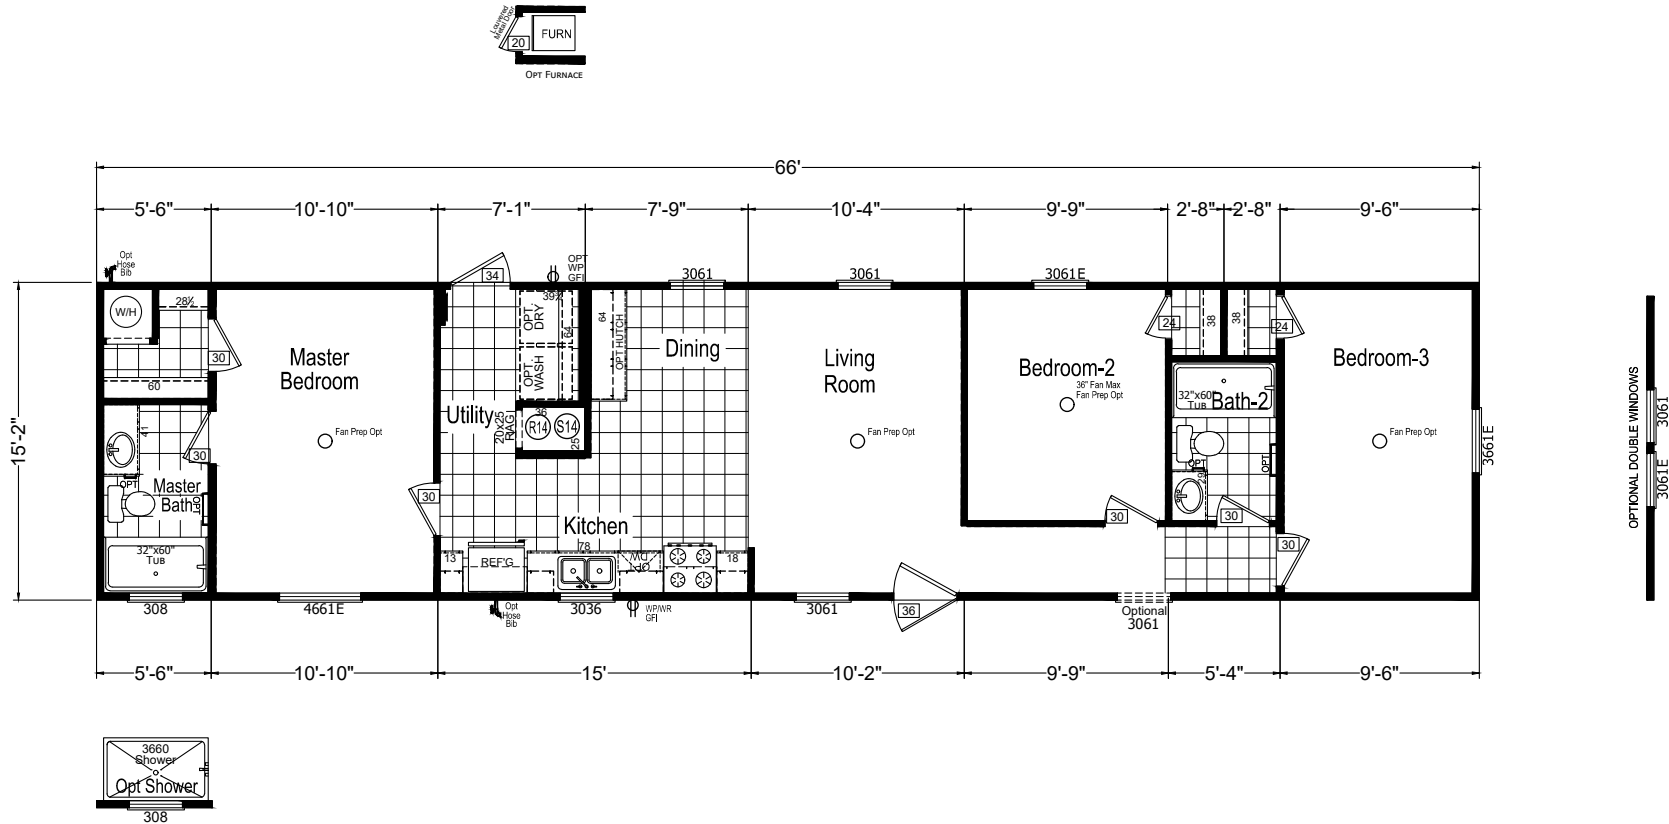

Kewanna

Trinity Series

1,001 SQ. FT. (Approximate) 3 Bedrooms, 2 Baths

Last Updated: 8-13-21

Note: Room Sizes Include Wall Dimensions And Are Not Indicative of True Net Dimensions

CHAMPION HOMES CENTER
1915A SE SR100
Lake City, Florida 32025