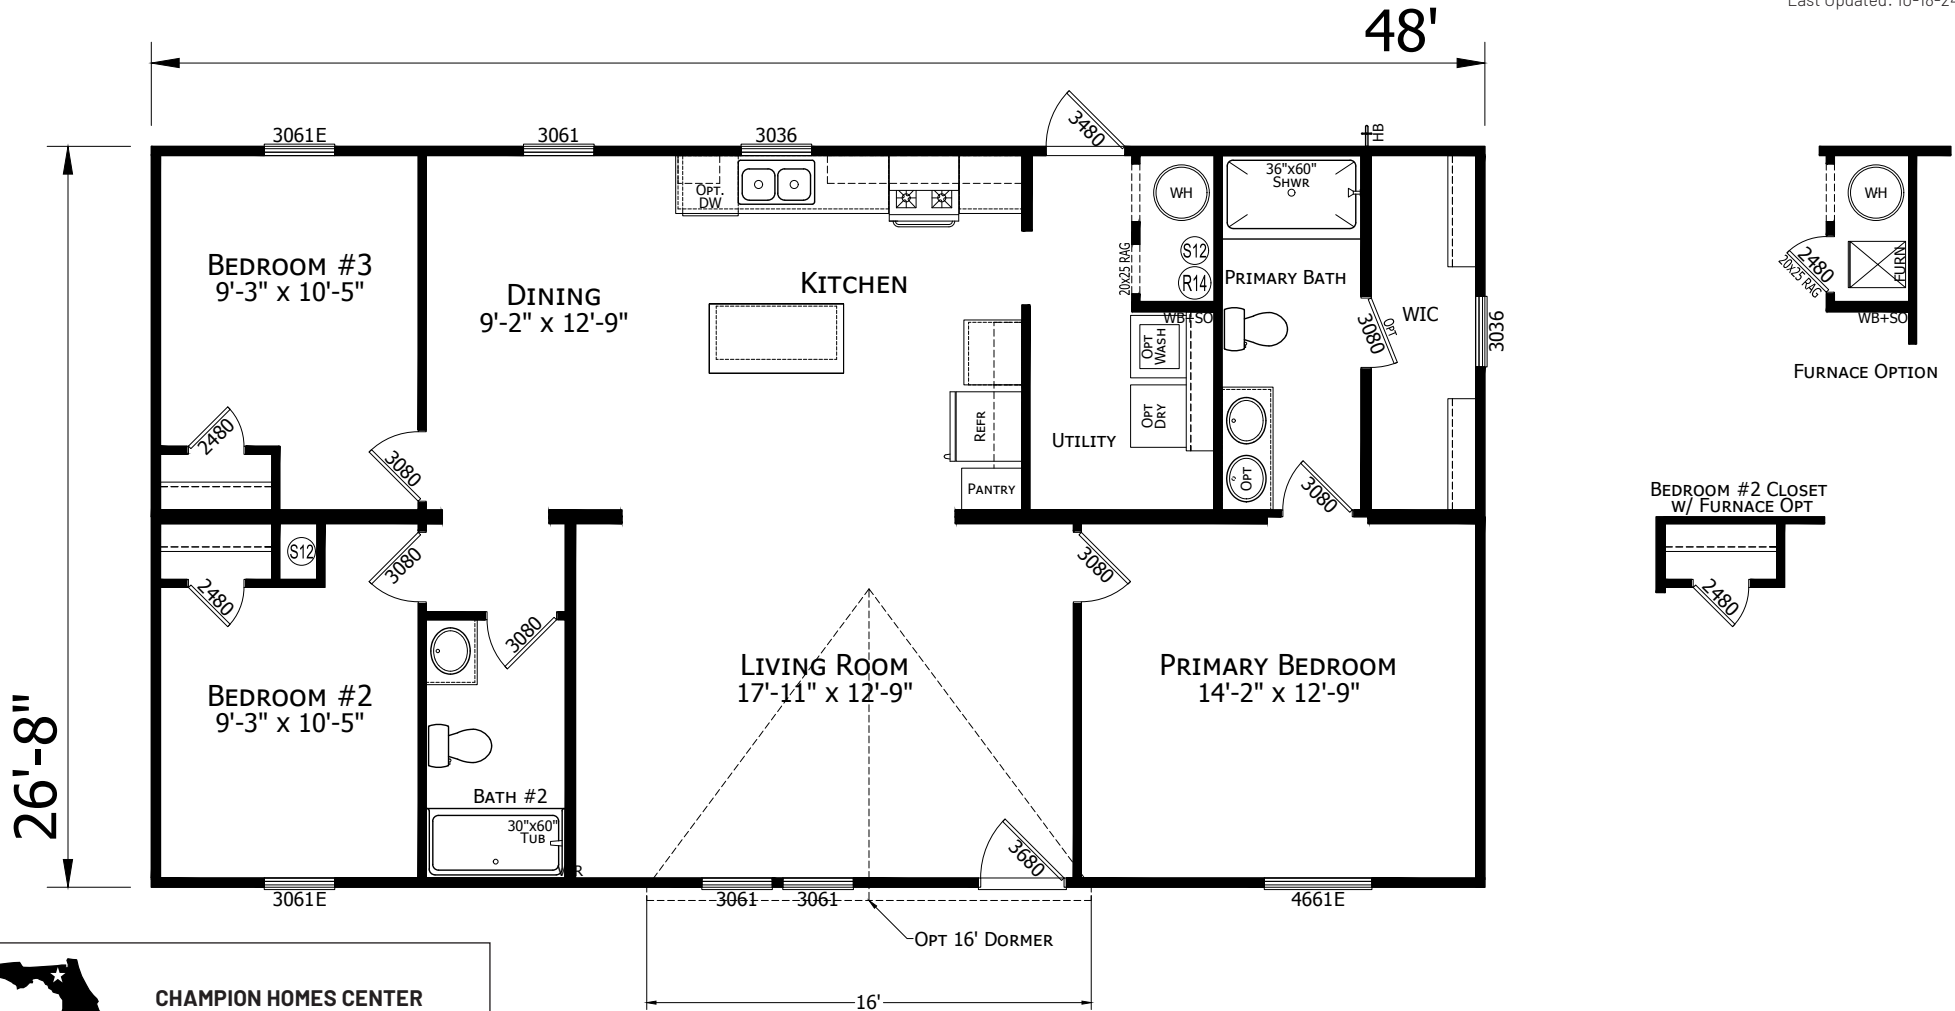

Kingston

Prime Series

1280 SQ. FT. (Approximate) 3 Bedroom, 2 Bath

Last Updated: 10-18-24

CHAMPION HOMES CENTER
1915A SE SR100
Lake City, Florida 32025

FactoryHomeSale.com | 1-800-965-3052

IMPORTANT: Champion Homes reserves the right to modify, cancel or substitute products or features of this event at any time without prior notice or obligation. Pictures and other promotional materials are representative and may depict or contain floor plans, square footages, elevations, options, upgrades, extra design features, decorations, floor coverings, specialty light fixtures, custom paint and wall coverings, window treatments, landscaping, sound and alarm systems, furnishings, appliances, and other designer/decorator features and amenities that are not included as part of the home and/or may not be available at all locations. Home, pricing and community information is subject to change, and homes to prior sale, at any time without notice or obligation. ©2021 Champion Homes. All rights reserved.