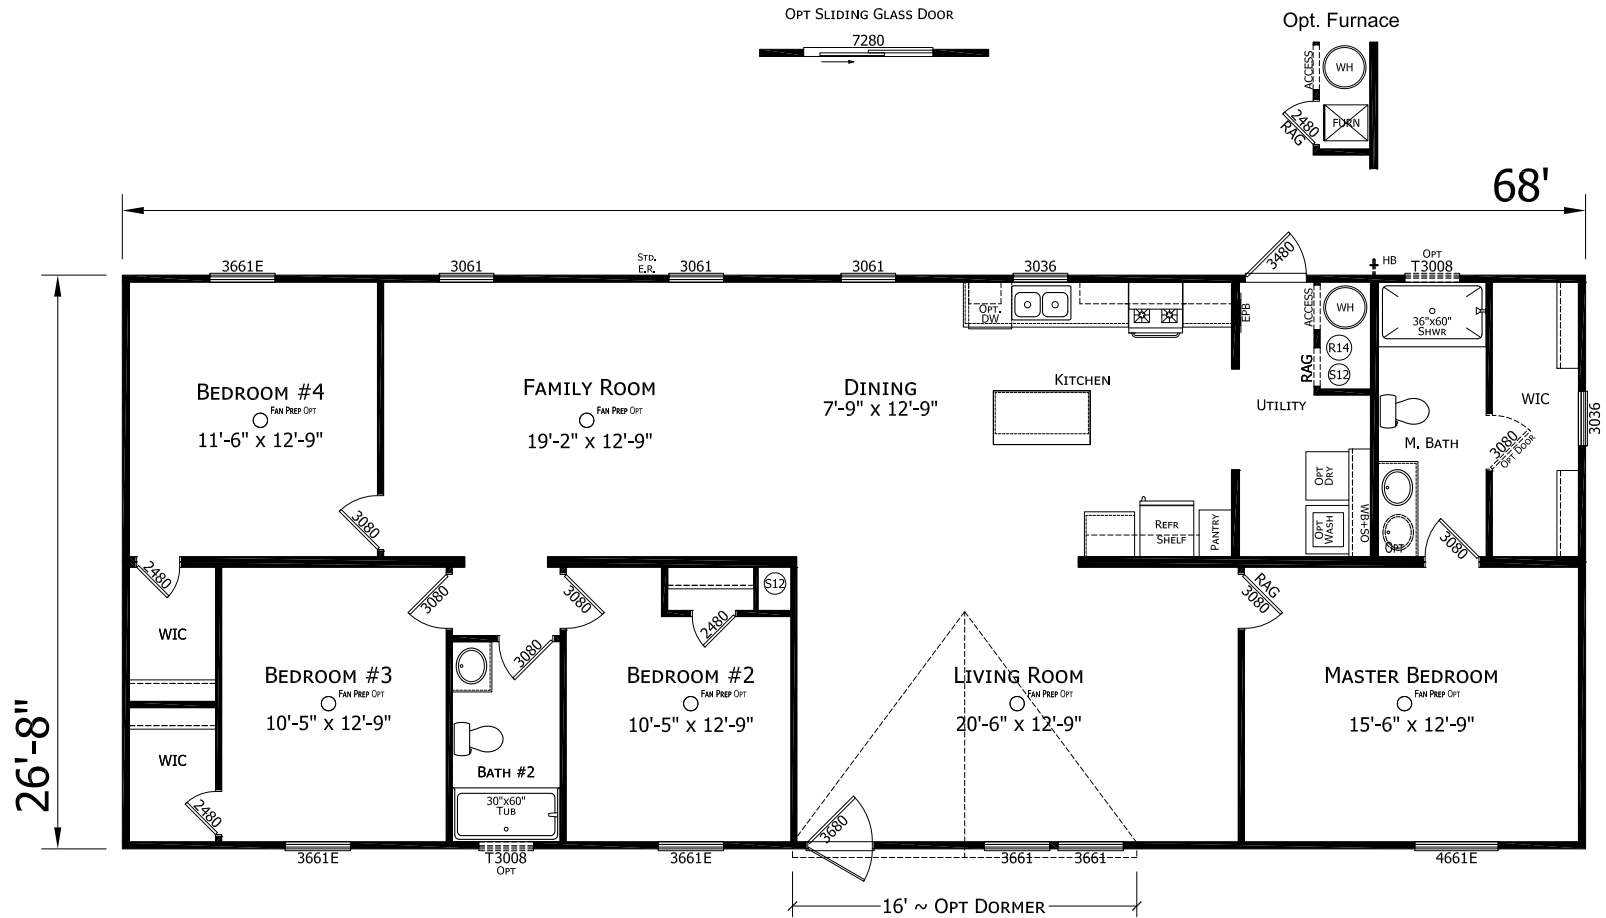

# Kinsail

Lake Manor Series

1,813 SQ. FT. (Approximate) 4 Bedroom, 2 Bath

Last Updated: 8-23-24

**CHAMPION HOMES CENTER**  
1915A SE SR100  
Lake City, Florida 32025

**FactoryHomeSale.com | 1-800-965-3052**