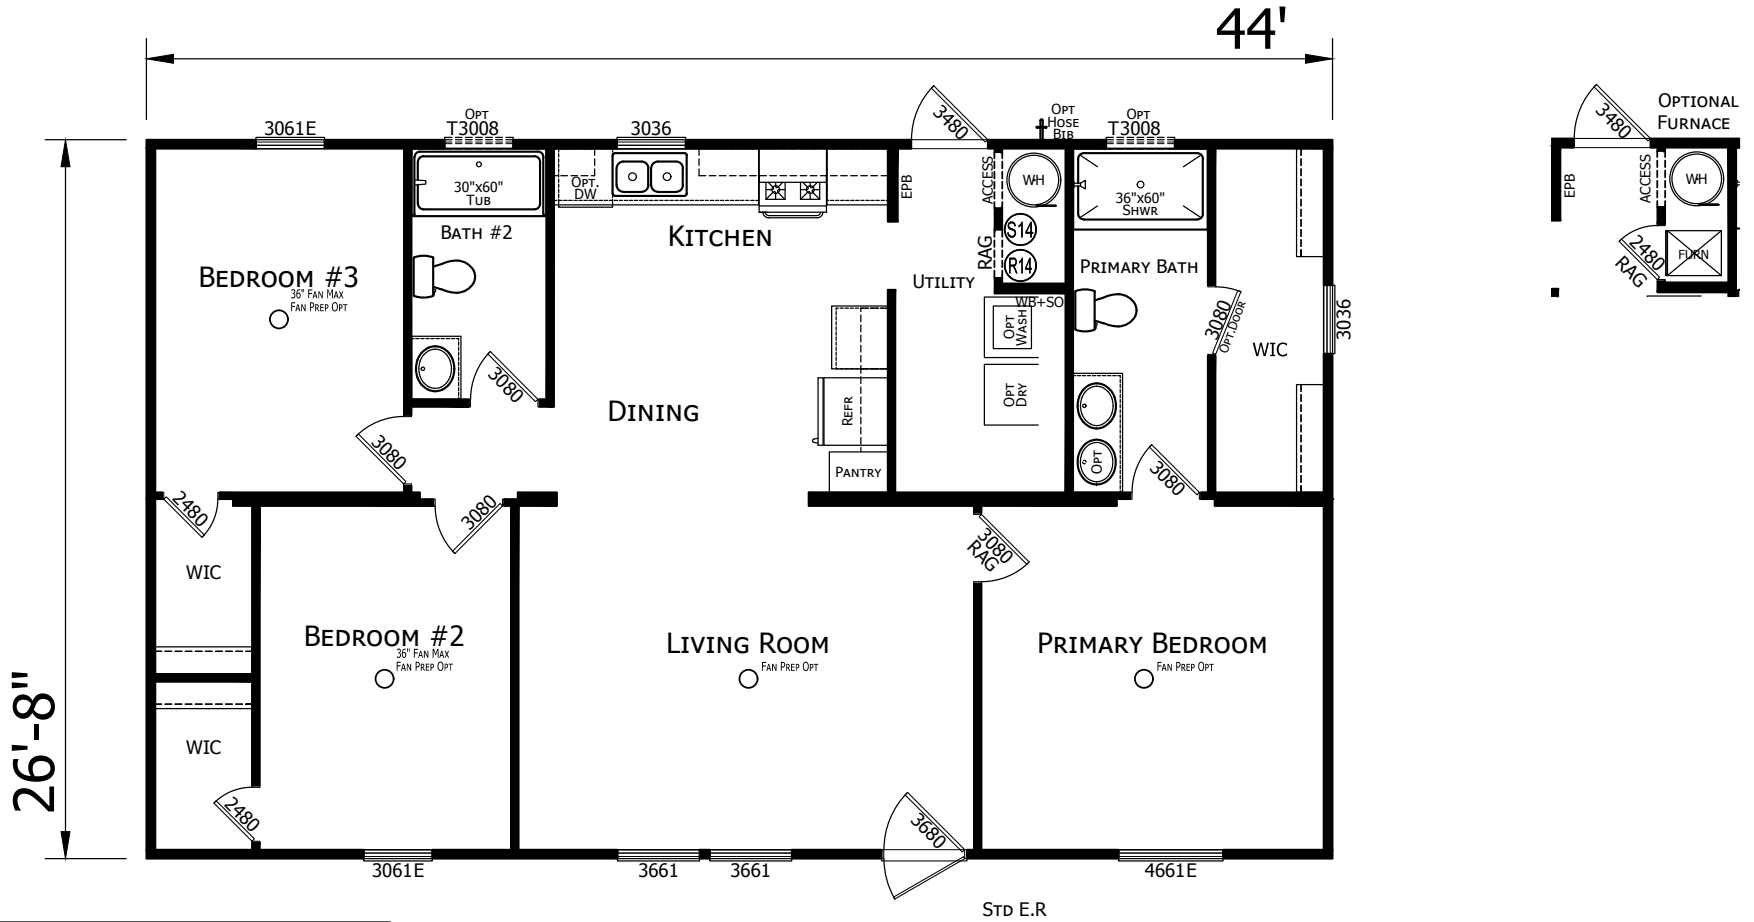

Lanark

Prime Series

1,173 SQ. FT. (Approximate) 3 Bedroom, 2 Bath

Last Updated: 10-3-24

CHAMPION HOMES CENTER
1915A SE SR100
Lake City, Florida 32025

FactoryHomeSale.com | 1-800-965-3052

IMPORTANT: Champion Homes reserves the right to modify, cancel or substitute products or features of this event at any time without prior notice or obligation. Pictures and other promotional materials are representative and may depict or contain floor plans, square footages, elevations, options, upgrades, extra design features, decorations, floor coverings, specialty light fixtures, custom paint and wall coverings, window treatments, landscaping, sound and alarm systems, furnishings, appliances, and other designer/decorator features and amenities that are not included as part of the home and/or may not be available at all locations. Home, pricing and community information is subject to change, and homes to prior sale, at any time without notice or obligation. ©2021 Champion Homes. All rights reserved.