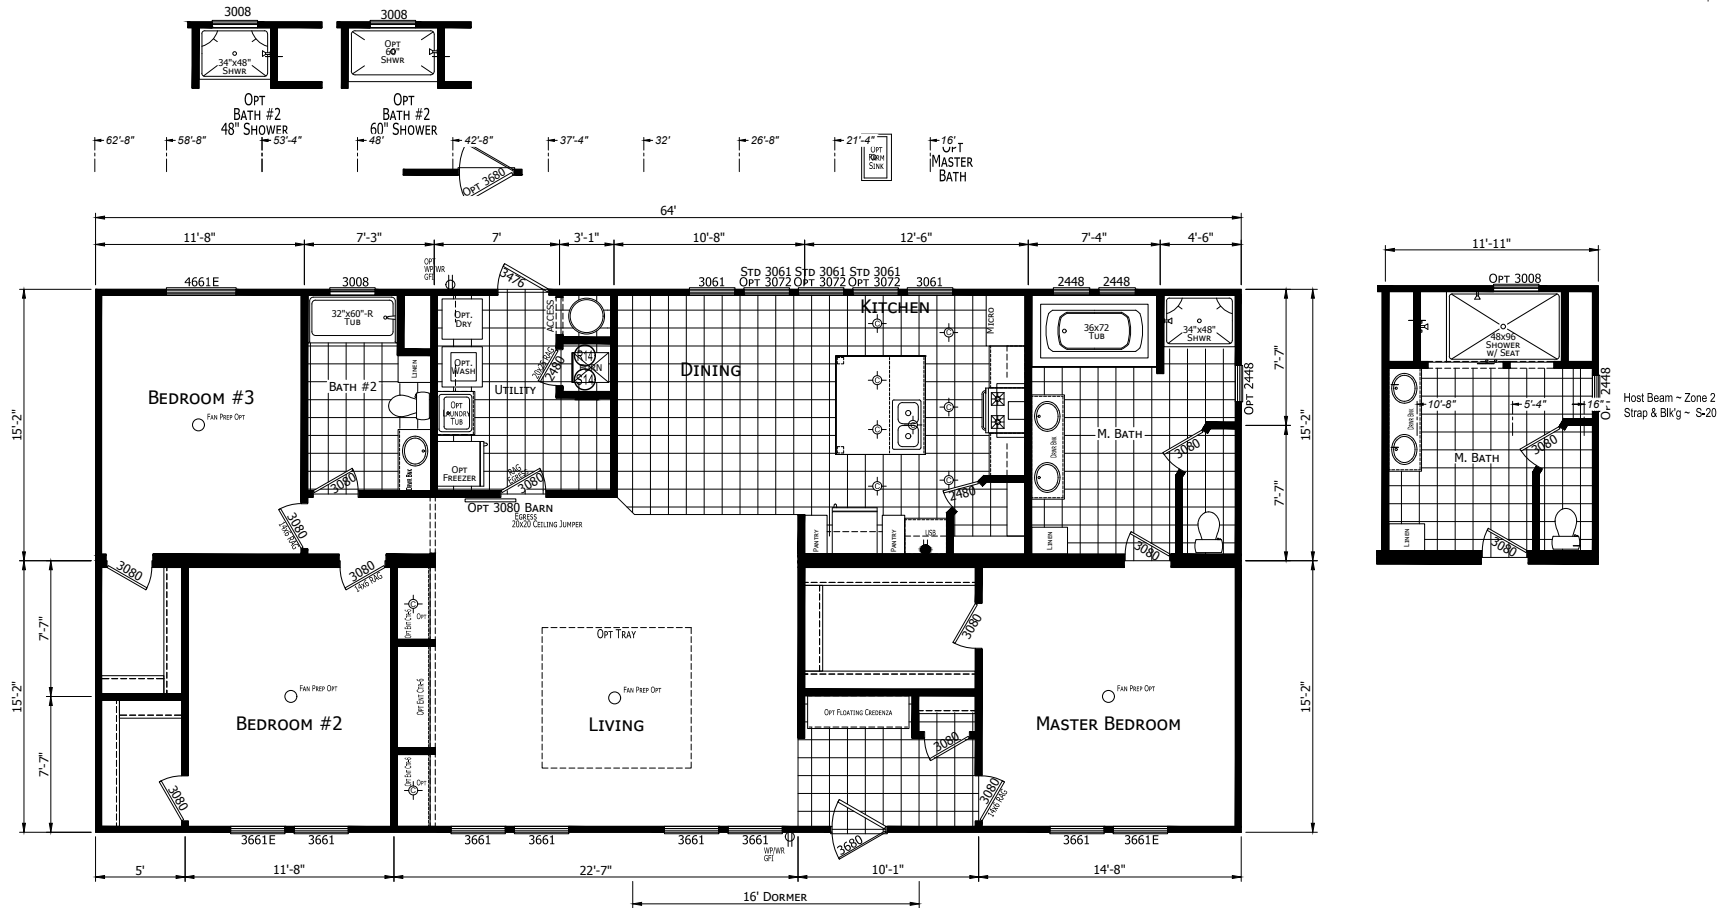

# Lance

Crossings Limited Series

1,941 SQ. FT. (Approximate) 3 Bedroom, 2 Bath

Last Updated: 3-14-24

**CHAMPION HOMES CENTER**  
1915A SE SR100  
Lake City, Florida 32025

**FactoryHomeSale.com | 1-800-965-3052**