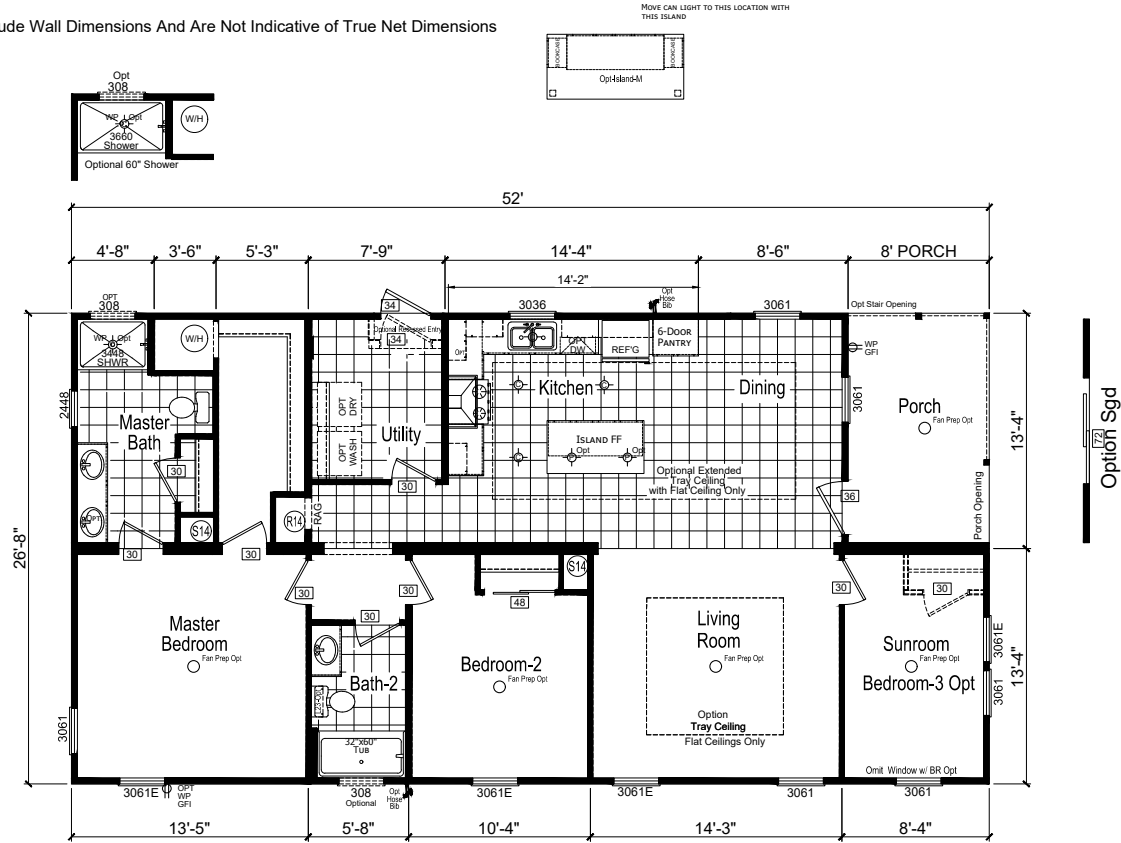

Mack

Signature Series

1,387 SQ. FT. (Approximate) 2 Bedroom, 2 Bath

Last Updated: 9-22-22

Note: Room Sizes Include Wall Dimensions And Are Not Indicative of True Net Dimensions

CHAMPION HOMES CENTER
1915A SE SR100
Lake City, Florida 32025