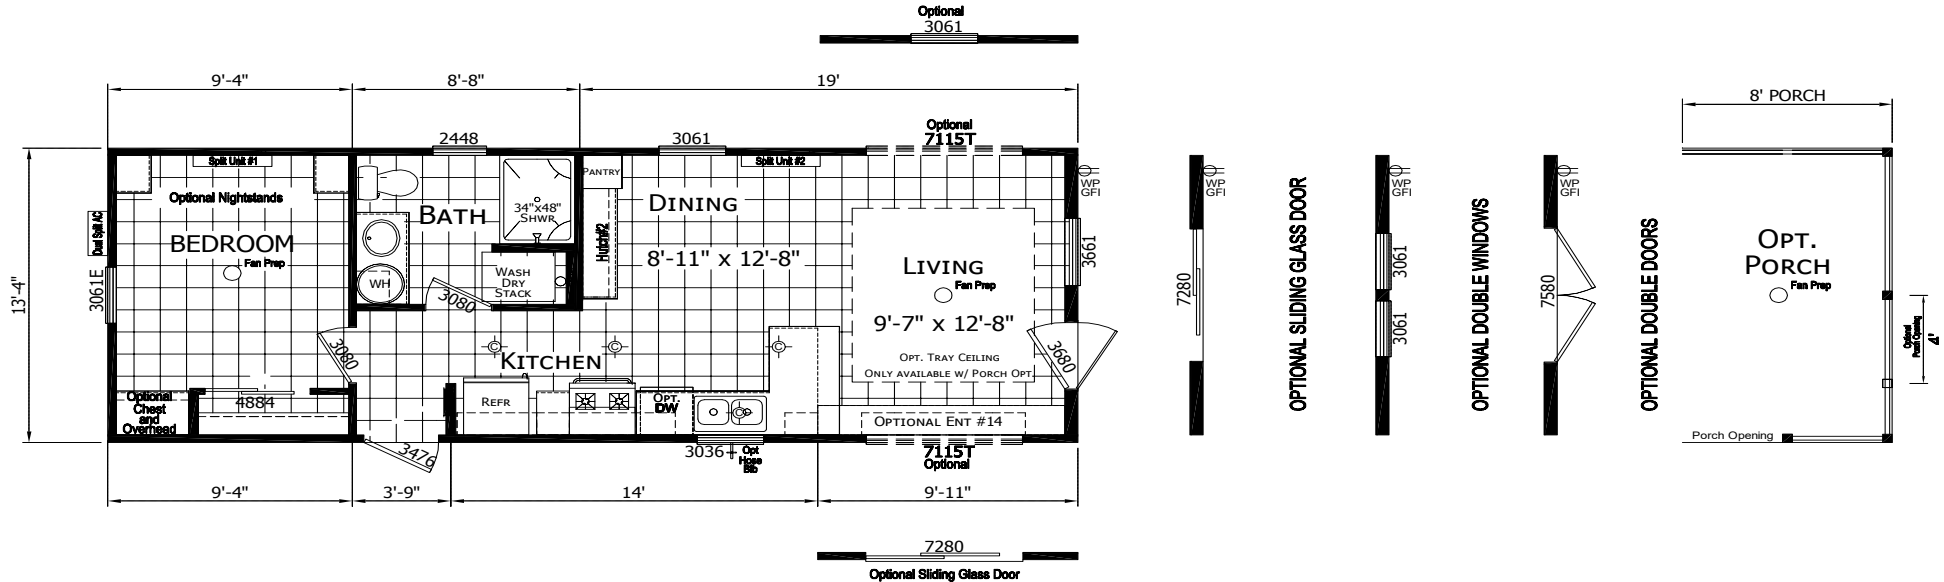

Morelli

Sojourner Series, HUD-PM Code

1 Bedroom, 1 Bath
Approx. 493 Sq. Ft.

Last Updated: 4-25-19

Factory Expo Home Centers
1823 SE SR 100
Lake City, Florida 32025

For Detailed Directions See Map On Our Website