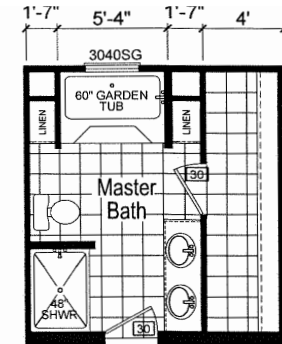

Mulberry

Crossings Limited Series

CHAMPION

Factory Expo

"Factory Direct Value" HOME CENTERS

3 Bedrooms, 2 Baths
Approx. 1,280 Sq. Ft.

Last Updated: 10-30-18

OPT. GLAMOUR BATH-1

OPT. GLAMOUR BATH-3

Factory Expo Home Centers
1823 SE SR 100
Lake City, Florida 32025

For Detailed Directions See Map On Our Website

I authorize Factory Expo Home Centers to build my house, per this plan.