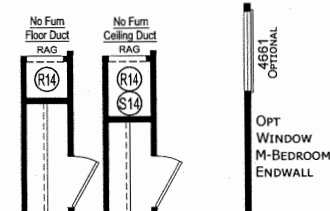

OPT. GLAMOUR BATH-3

Factory Expo Home Centers
1823 SE SR 100
Lake City, Florida 32025

For Detailed Directions See Map On Our Website

I authorize Factory Expo Home Centers to build my house, per this plan.

X _____

Customer Signature/Date

1-800-290-1064

www.FactoryHomeSale.com

1-800-290-1064

www.FactoryHomeSale.com

Important: Due to our policy of constant improvement, all information in our brochures may vary from actual home. The right is reserved to make changes at any time, without notice or obligation, in colors, materials, specifications, processes, and models. All dimensions and square footage calculations are nominal and approximate figures. Please check with your sales person for specific and current information.