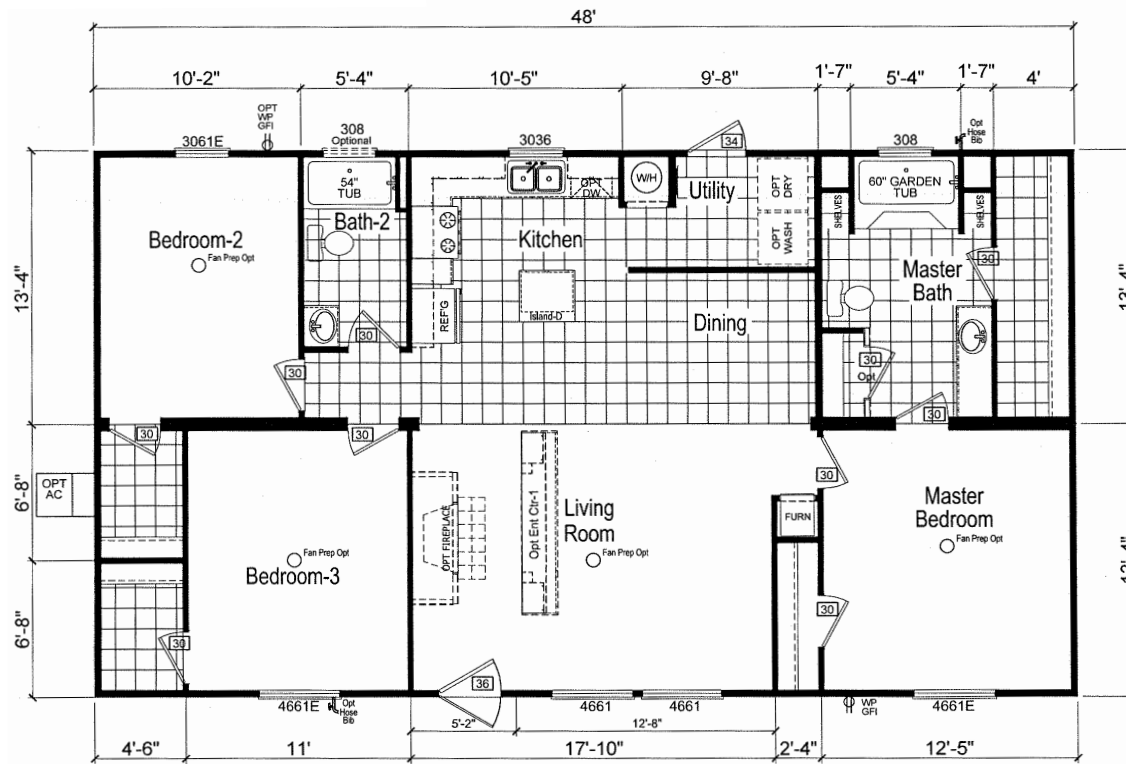

Mulberry

Crossings Limited Series

CHAMPION

Factory Expo

"Factory Direct Value" HOME CENTERS

3 Bedrooms, 2 Baths
Approx. 1,280 Sq. Ft.

Last Updated: 10-30-18

OPT. GLAMOUR BATH-1

OPT. GLAMOUR BATH-3

Factory Expo Home Centers
1823 SE SR 100
Lake City, Florida 32025

For Detailed Directions See Map On Our Website

I authorize Factory Expo Home Centers to build my house, per this plan.