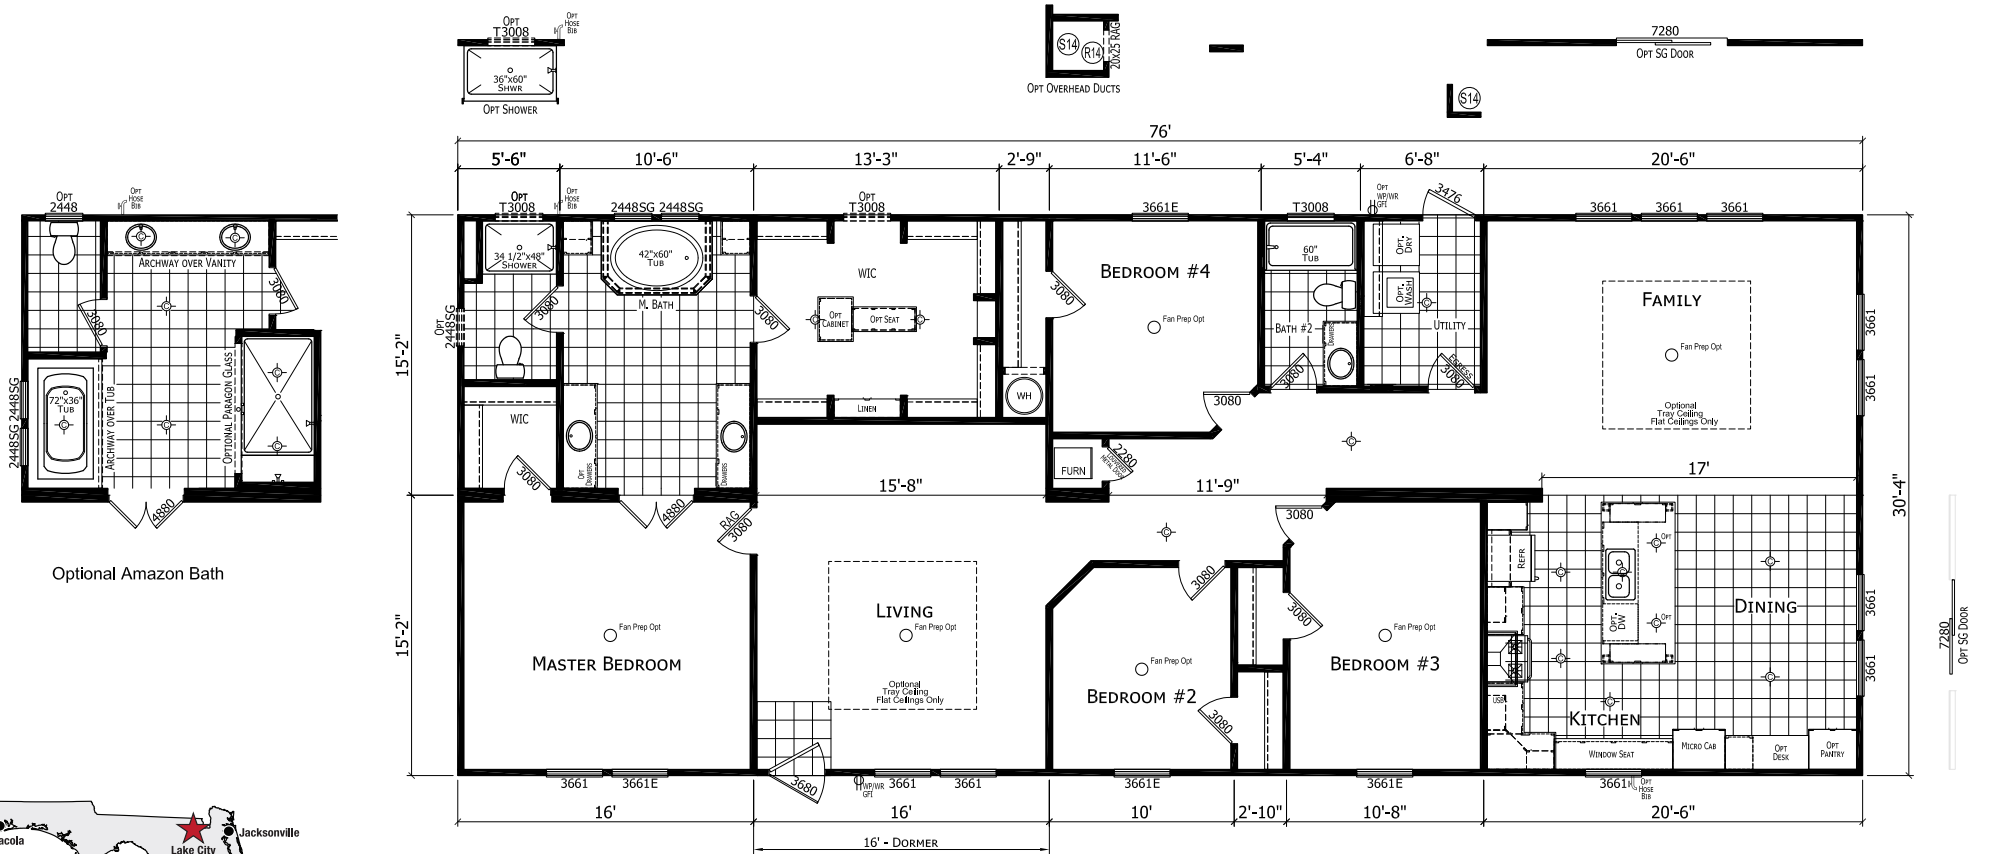

Payne

Crossings Limited Series

CHAMPION

Factory Expo

"Factory Direct Value" HOME CENTERS

4 Bedroom, 2 Bath
Approx. 2,305 Sq. Ft.

Last Updated: 1-6-20

Optional Amazon Bath