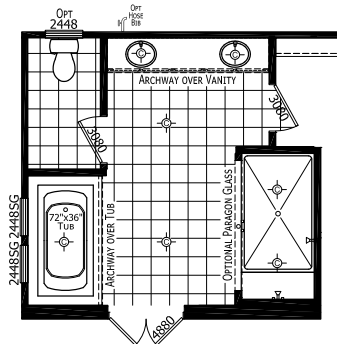

Payne

Crossings Limited Series

CHAMPION

Factory Expo

"Factory Direct Value" HOME CENTERS

4 Bedroom, 2 Bath
Approx. 2,305 Sq. Ft.

Last Updated: 1-6-20

Optional Amazon Bath