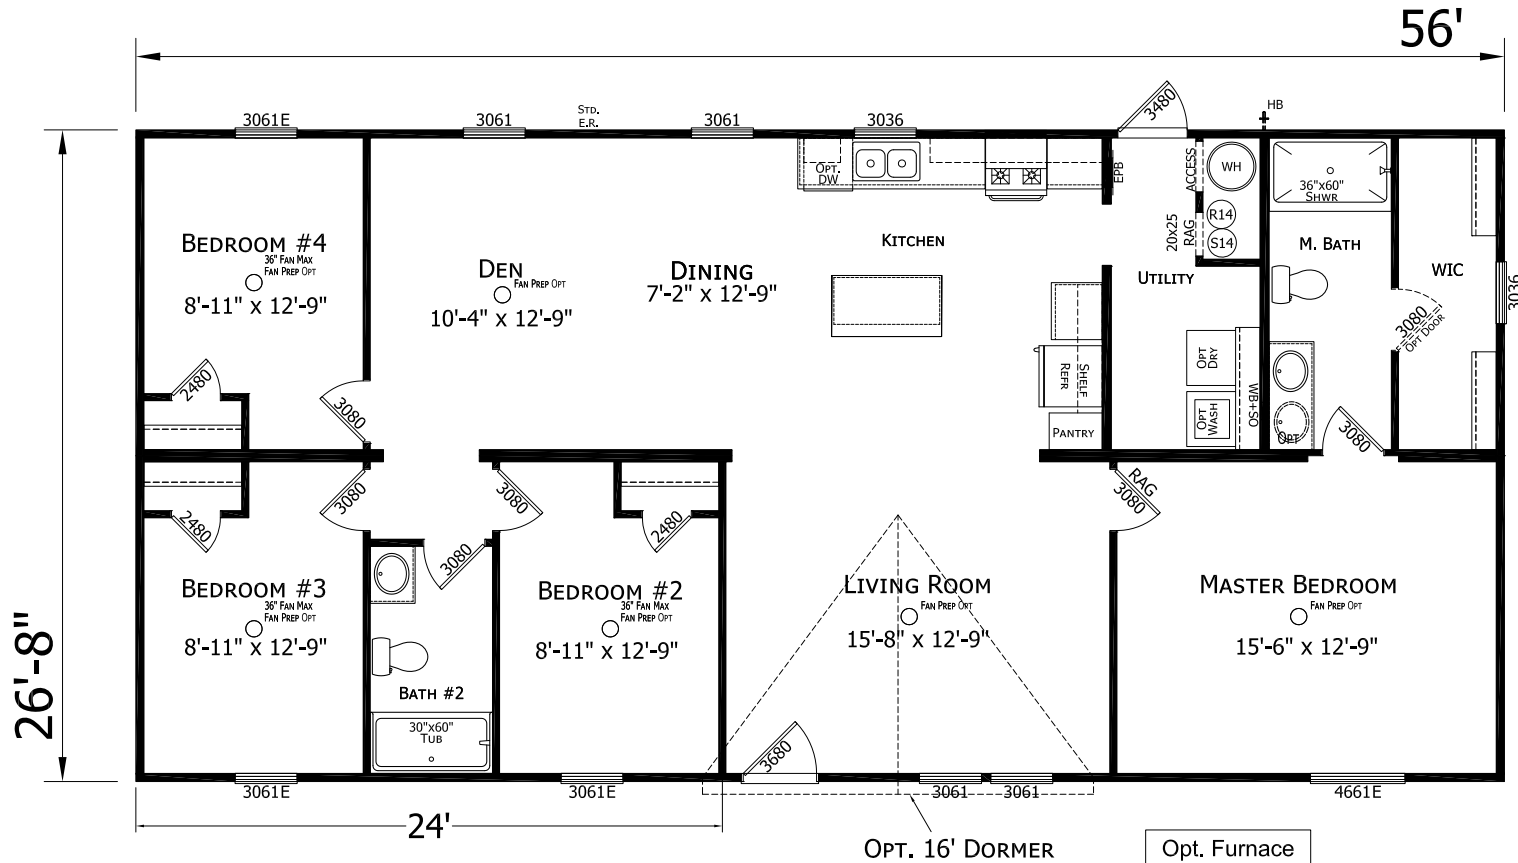

Plumosa

Prime Series

1,493 SQ. FT. (Approximate) 4 Bedrooms, 2 Baths

Last Updated: 6-21-24

CHAMPION HOMES CENTER
1915A SE SR100
Lake City, Florida 32025

FactoryHomeSale.com | 1-800-965-3052

IMPORTANT: Champion Homes reserves the right to modify, cancel or substitute products or features of this event at any time without prior notice or obligation. Pictures and other promotional materials are representative and may depict or contain floor plans, square footages, elevations, options, upgrades, extra design features, decorations, floor coverings, specialty light fixtures, custom paint and wall coverings, window treatments, landscaping, sound and alarm systems, furnishings, appliances, and other designer/decorator features and amenities that are not included as part of the home and/or may not be available at all locations. Home, pricing and community information is subject to change, and homes to prior sale, at any time without notice or obligation. ©2021 Champion Homes. All rights reserved.