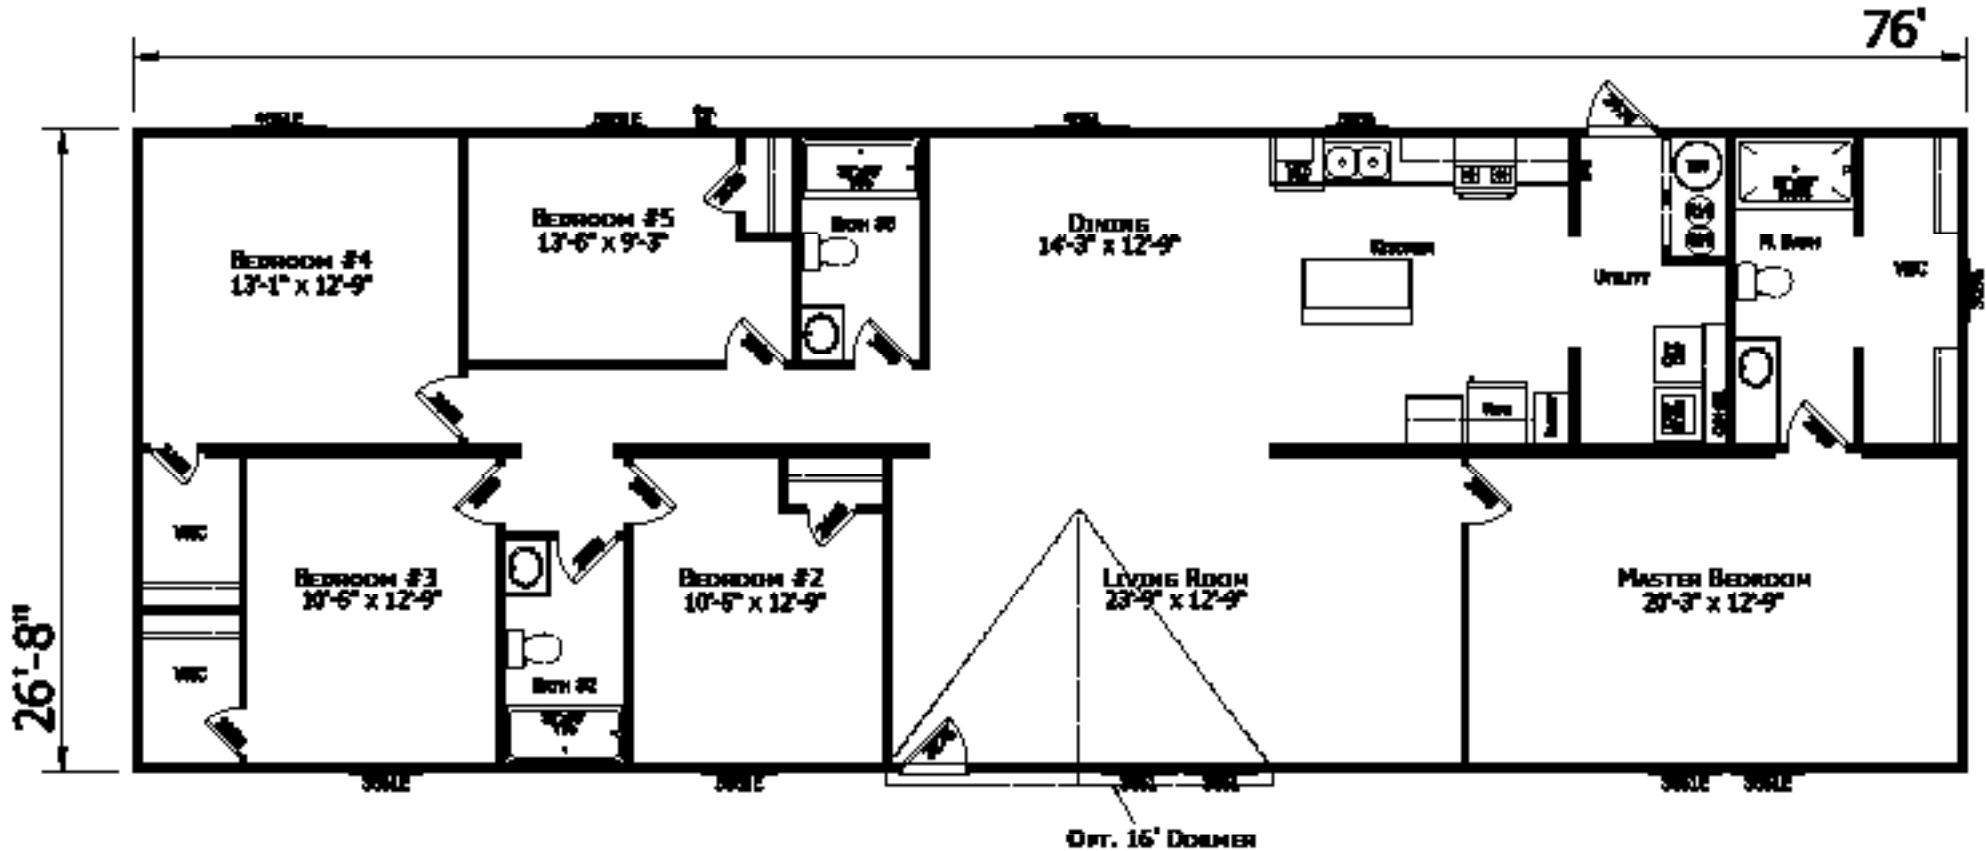

Raiford Special

Prime Series

2,027 SQ. FT. (Approximate) 5 Bedrooms, 3 Baths

Last Updated: 5-27-21

CHAMPION HOMES CENTER
1915A SE SR100
Lake City, Florida 32025

*Limited quantities of the Raiford Special are available – please call our sales office to confirm.