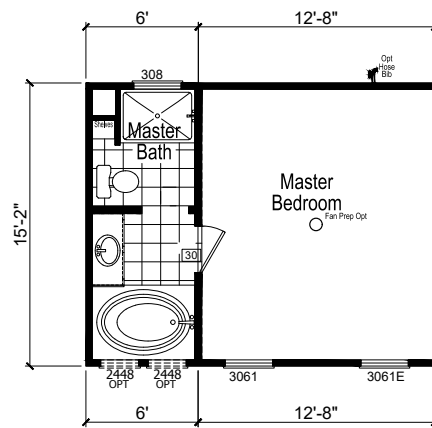

Sayville

Trinity Series  REDMAN HOMES

Factory Expo

"Factory Direct Pricing" HOME CENTERS

3 Bedrooms, 2 Baths
Approx. 1,152 Sq. Ft.

Last Updated: 7-9-20

For Detailed Directions See Map On Our Website

I authorize Factory Expo Home Centers to build my house, per this plan.