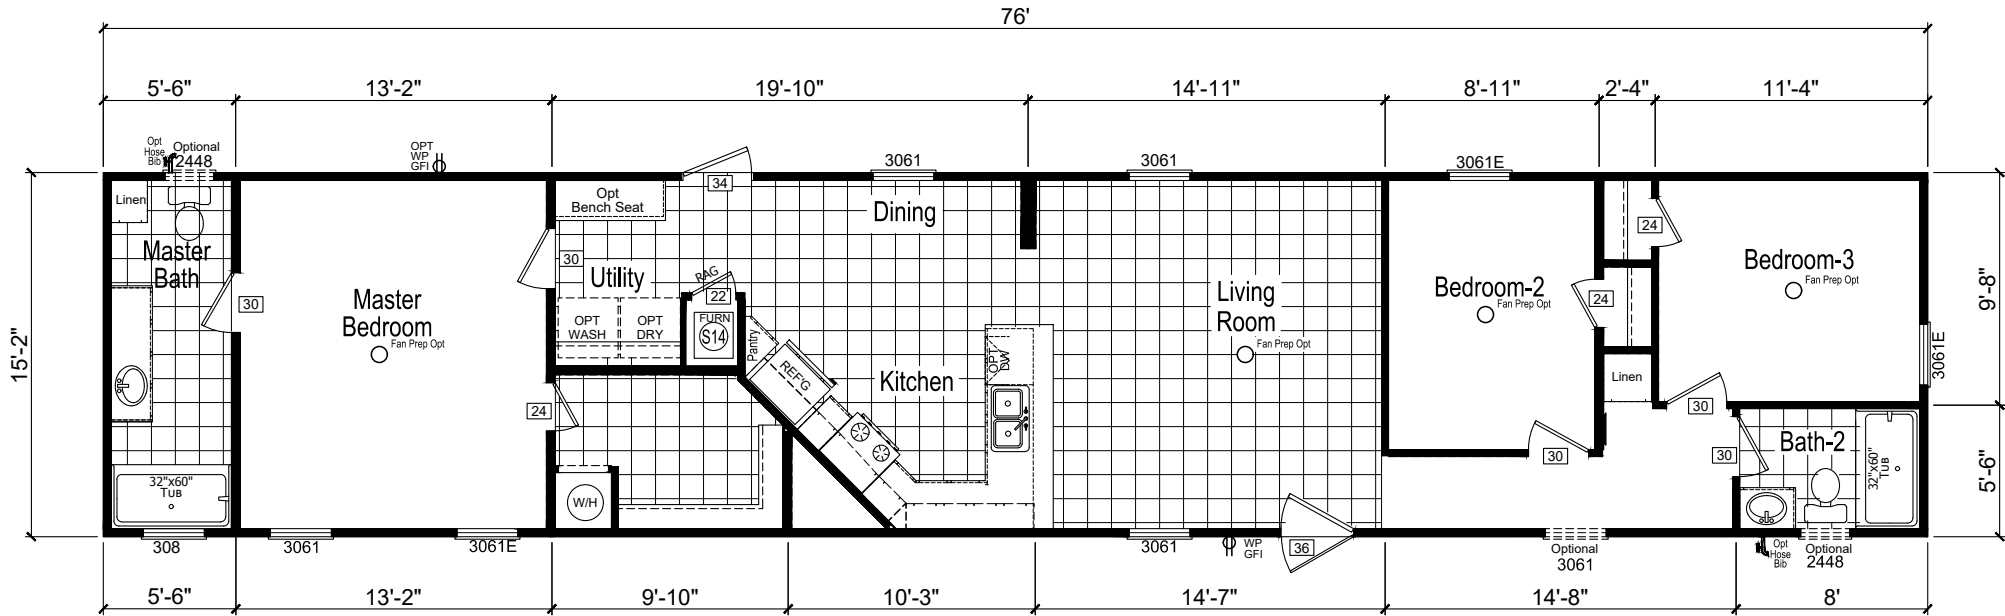

Sayville

Trinity Series  REDMAN HOMES

Factory Expo

"Factory Direct Pricing" HOME CENTERS

3 Bedrooms, 2 Baths
Approx. 1,152 Sq. Ft.

Last Updated: 7-9-20

For Detailed Directions See Map On Our Website

I authorize Factory Expo Home Centers to build my house, per this plan.