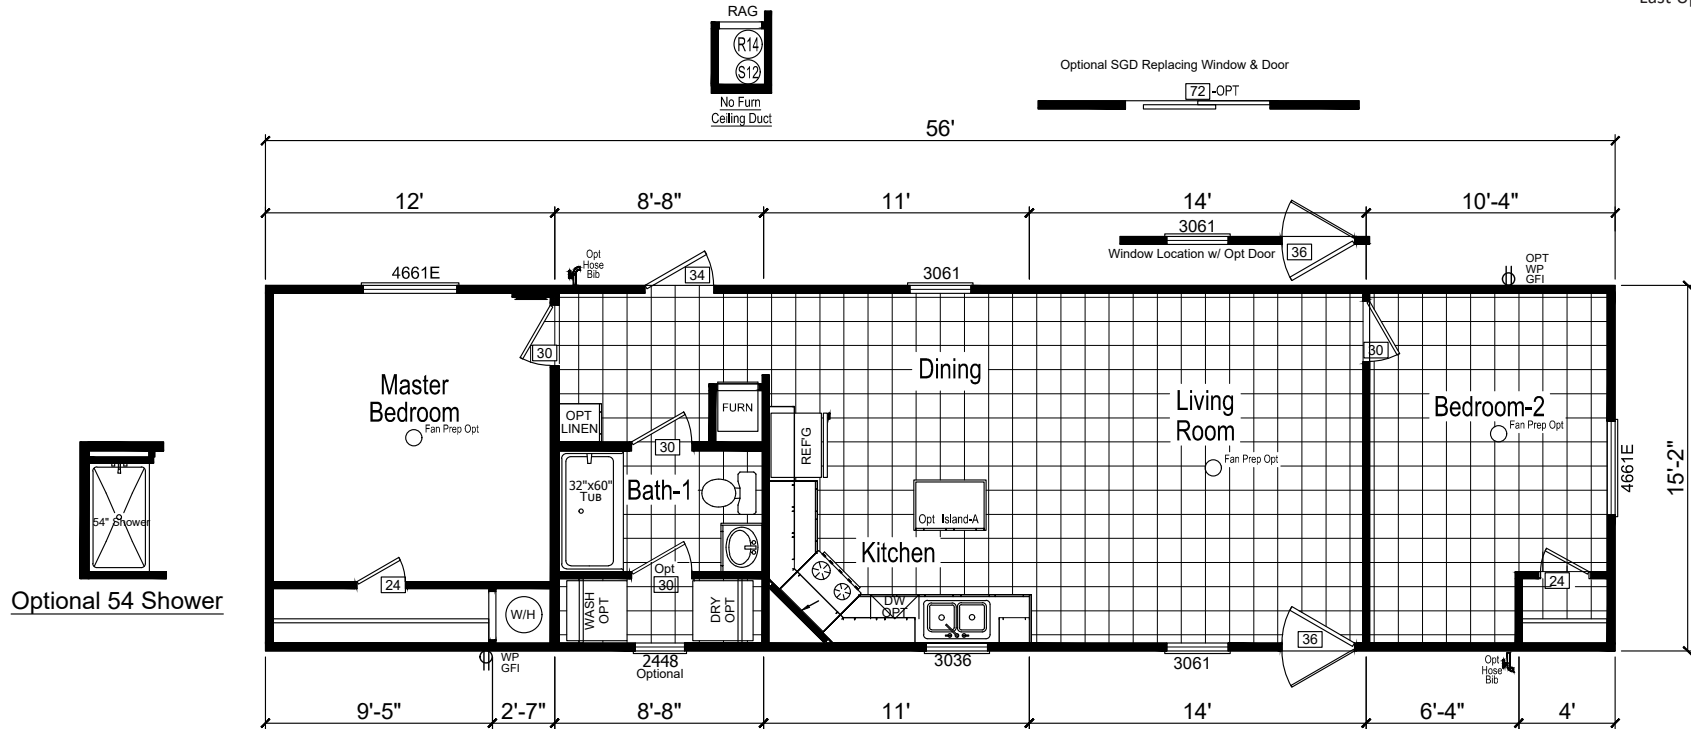

# Factory Expo

"Factory Direct Pricing" HOME CENTERS

2 Bedrooms, 1 Bath  
Approx. 849 Sq. Ft.

Last Updated: 7-9-20

For Detailed Directions See Map On Our Website

1-800-290-1064

www.FactoryHomeSale.com

1-800-290-1064