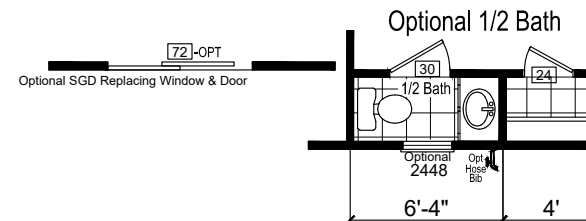

I authorize Factory Expo Home Centers to build my house, per this plan.

X _____
Customer Signature/Date