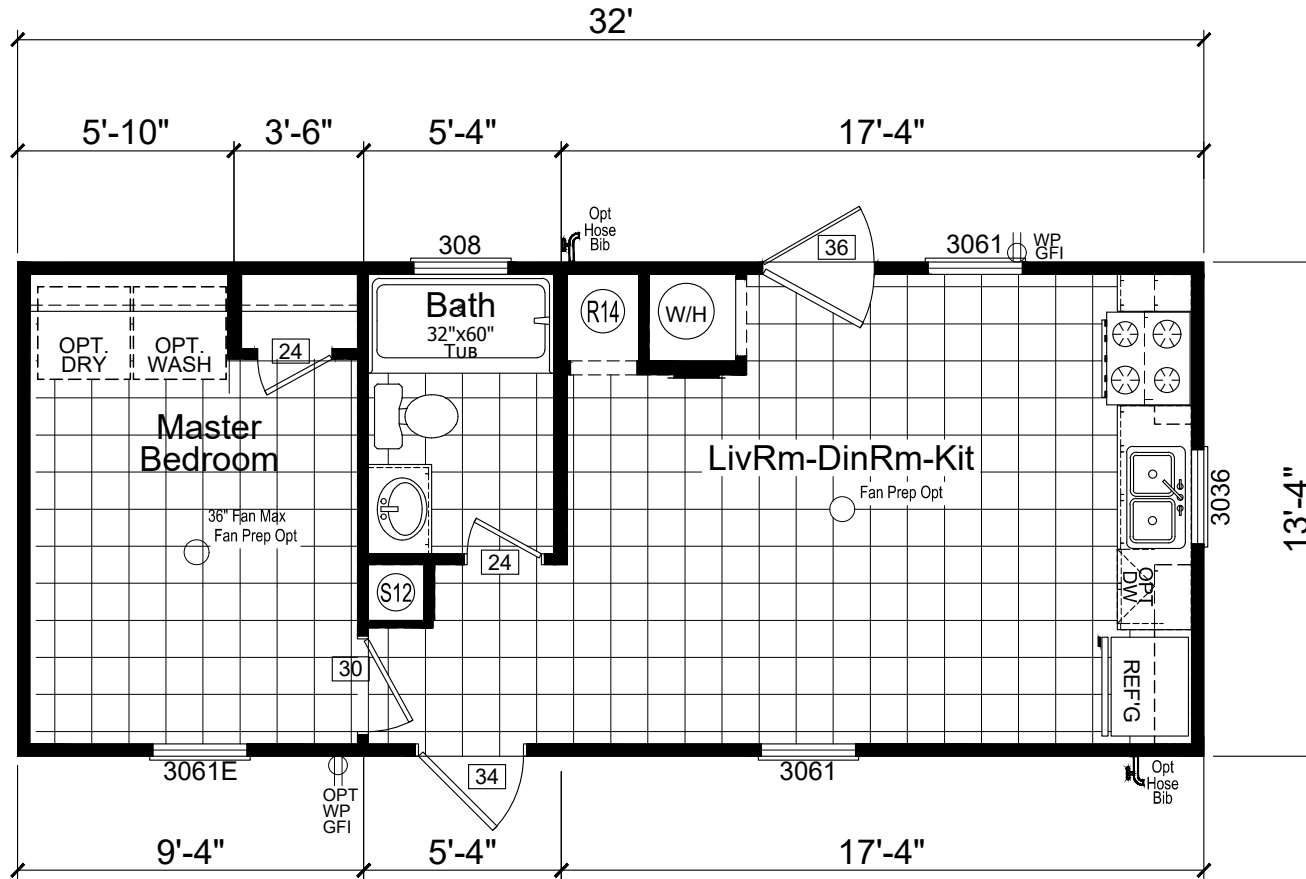

Thrifty 1

Sojourner Series, HUD-PM Code

Factory Expo

"Factory Direct Pricing" HOME CENTERS

1 Bedroom, 1 Bath
Approx. 427 Sq. Ft.

Last Updated: 7-30-20

*Special Value Home, Limit 1 per customer

Overhead Duct W/O Furnace