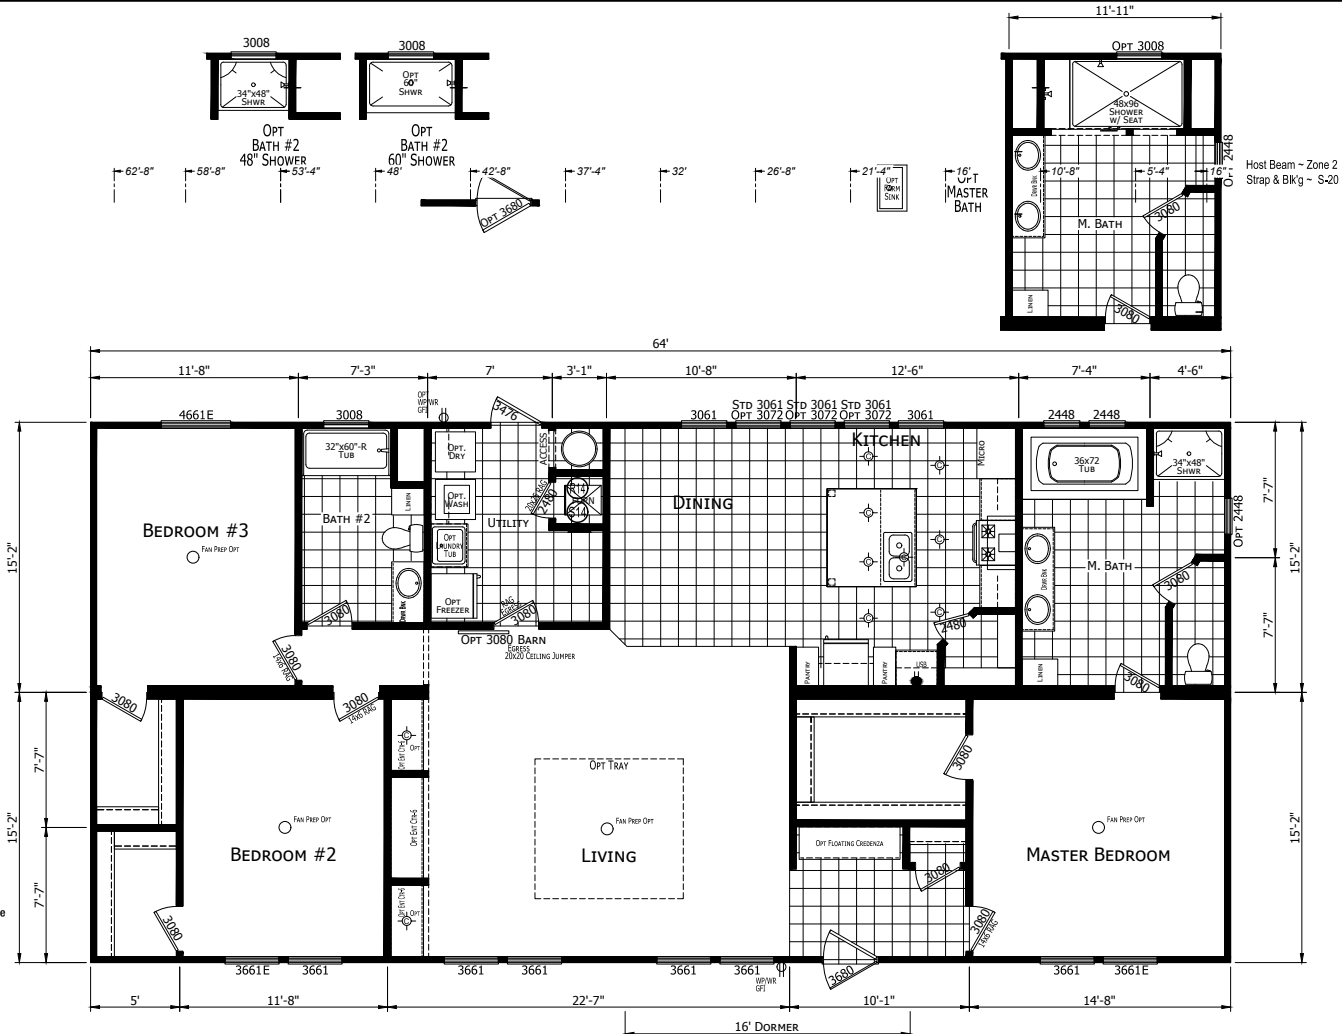

Tocca

Crossings Limited Series

CHAMPION

Factory Expo

"Factory Direct Value" HOME CENTERS

3 Bedroom, 2 Bath
Approx. 1,941 Sq. Ft.

Last Updated: 5-16-19

For Detailed Directions See Map On Our Website