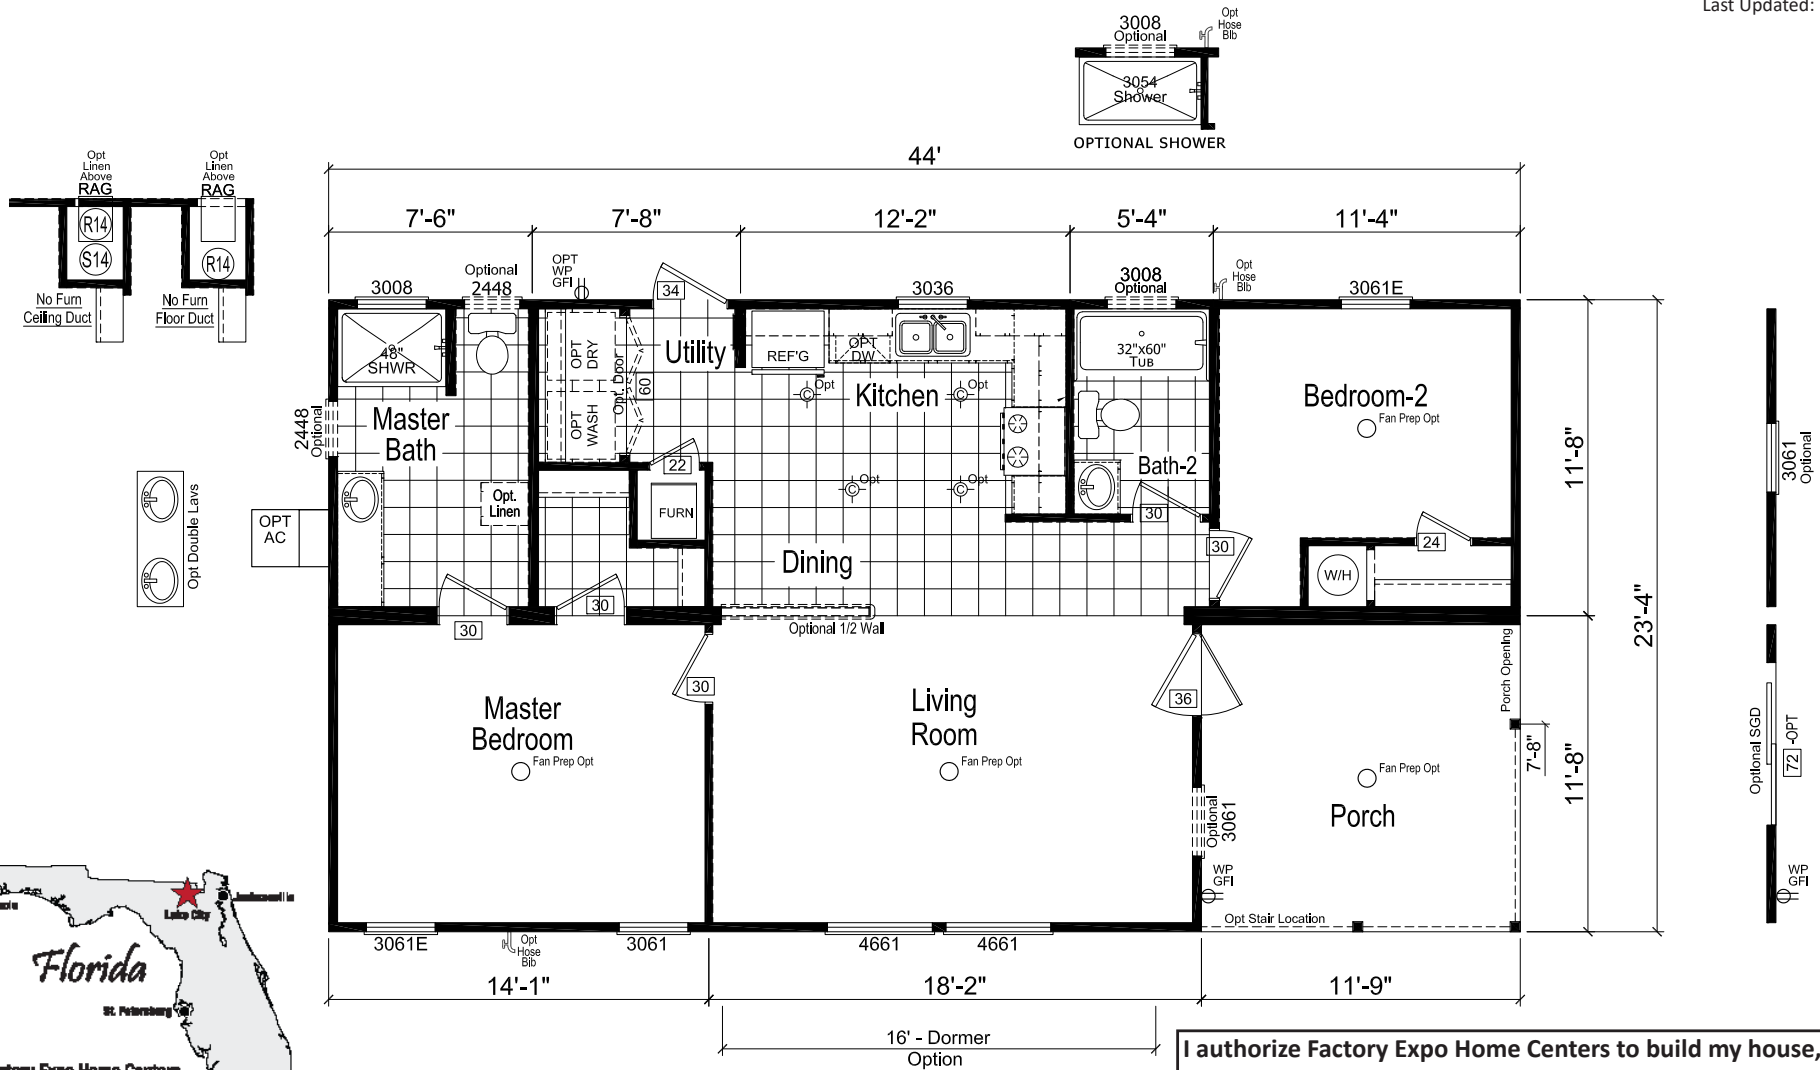

Wacissa

Trinity Series  REDMAN HOMES

Factory Expo

"Factory Direct Pricing" HOME CENTERS

2 Bedrooms, 2 Baths
Approx. 1,027 Sq. Ft.

Last Updated: 7-9-20

I authorize Factory Expo Home Centers to build my house, per this plan.