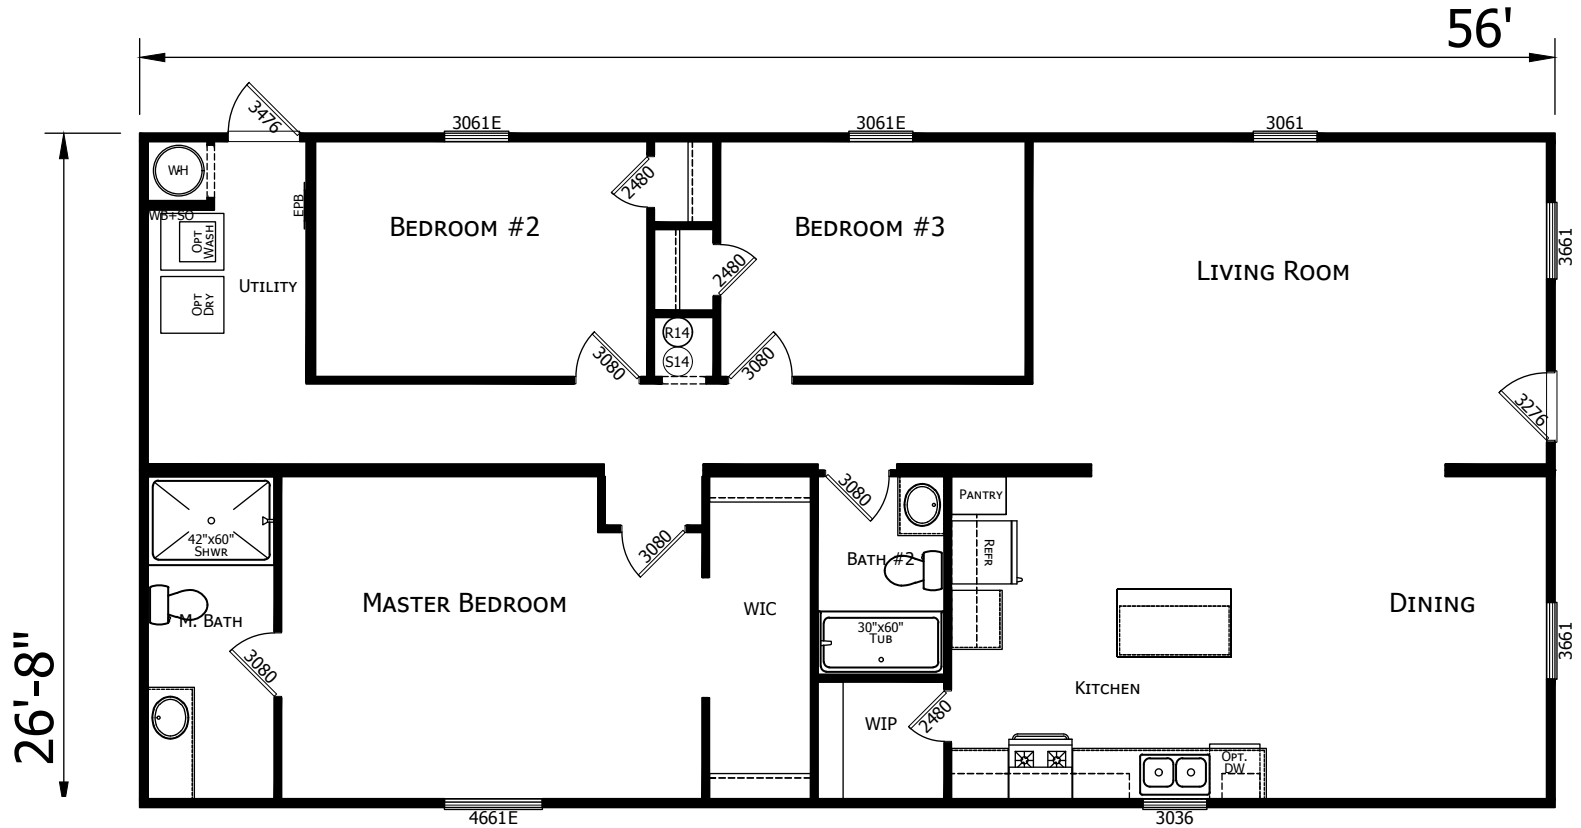

Williston

Prime Series

1,493 SQ. FT. (Approximate) 3 Bedrooms, 2 Baths

Last Updated: 1-27-21

CHAMPION HOMES CENTER
1915A SE SR100
Lake City, Florida 32025

FactoryHomeSale.com | 1-800-965-3052

IMPORTANT: Champion Homes reserves the right to modify, cancel or substitute products or features of this event at any time without prior notice or obligation. Pictures and other promotional materials are representative and may depict or contain floor plans, square footages, elevations, options, upgrades, extra design features, decorations, floor coverings, specialty light fixtures, custom paint and wall coverings, window treatments, landscaping, sound and alarm systems, furnishings, appliances, and other designer/decorator features and amenities that are not included as part of the home and/or may not be available at all locations. Home, pricing and community information is subject to change, and homes to prior sale, at any time without notice or obligation. ©2021 Champion Homes. All rights reserved.