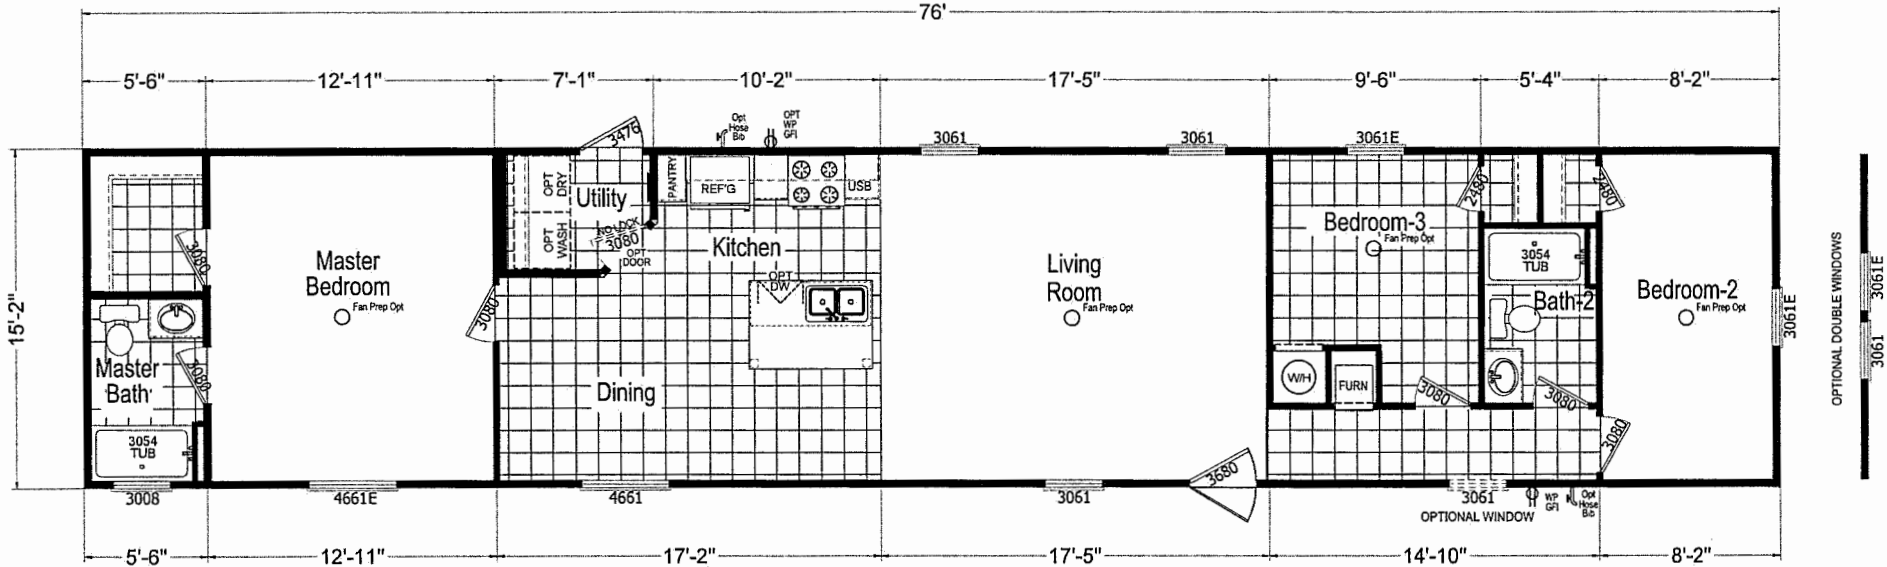

Wilma

Forest Manor Series

1,152 SQ. FT. (Approximate) 3 Bedroom, 2 Bath

Last Updated: 10-9-23

FURNACE WITH FLOOR DUCTS ONLY

CHAMPION HOMES CENTER
1915A SE SR100
Lake City, Florida 32025

FactoryHomeSale.com | 1-800-965-3052