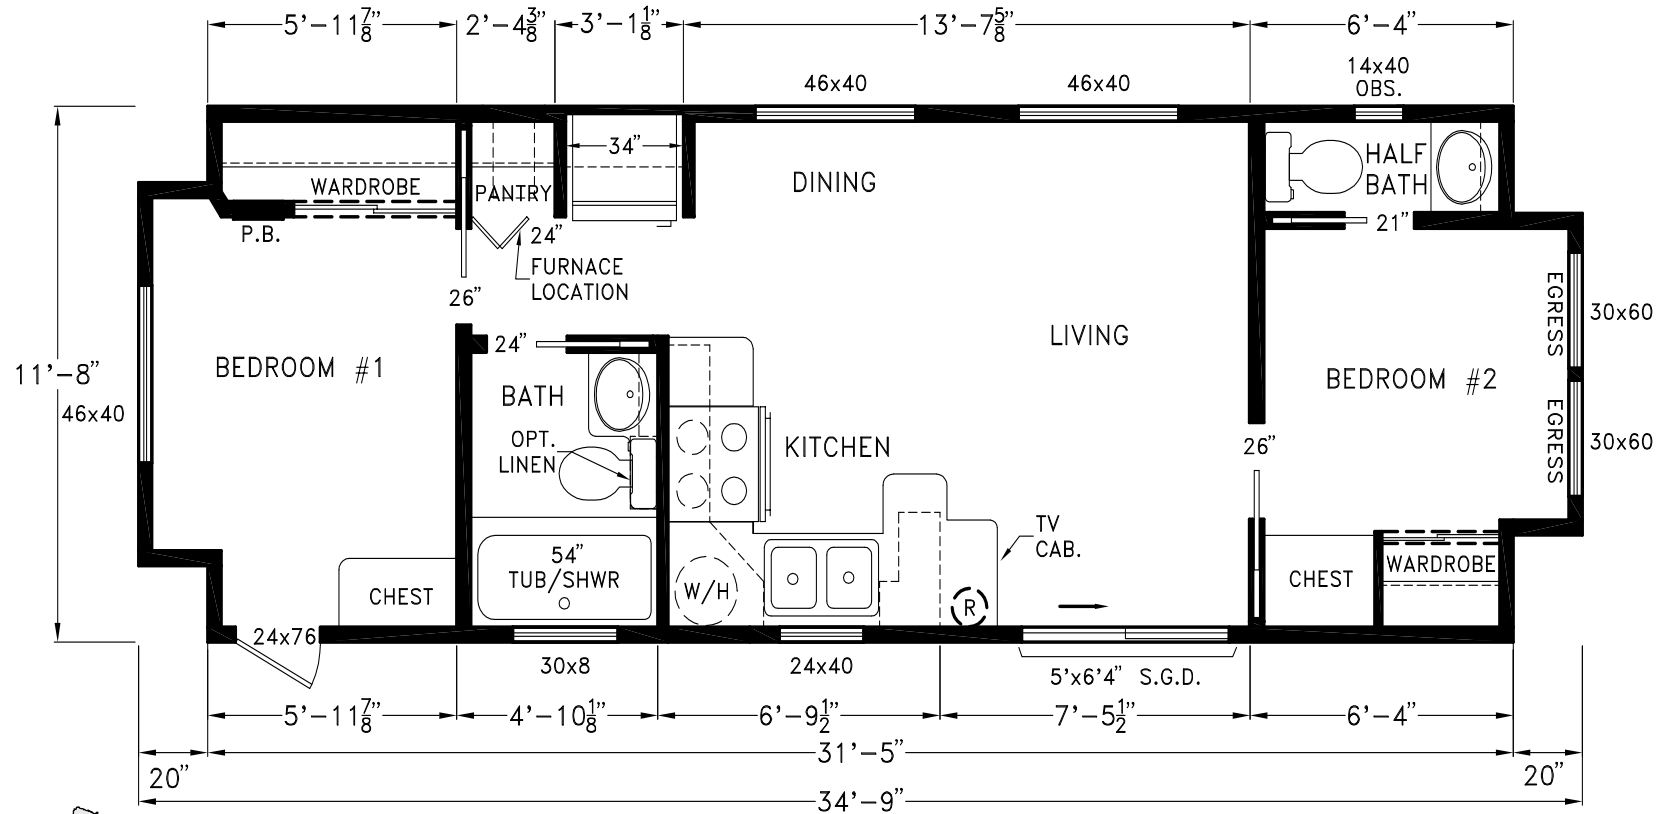

Cannon

Seashore Cottage Series (ANSI)

Factory Expo

"Factory Direct Pricing" HOME CENTERS

2 Bedrooms, 1 & Half Bath
Approx. 400 Sq. Ft.

Last Updated: 9-25-18

Factory Expo Home Centers
931 NW 37th Ave.
Ocala, Florida 34475