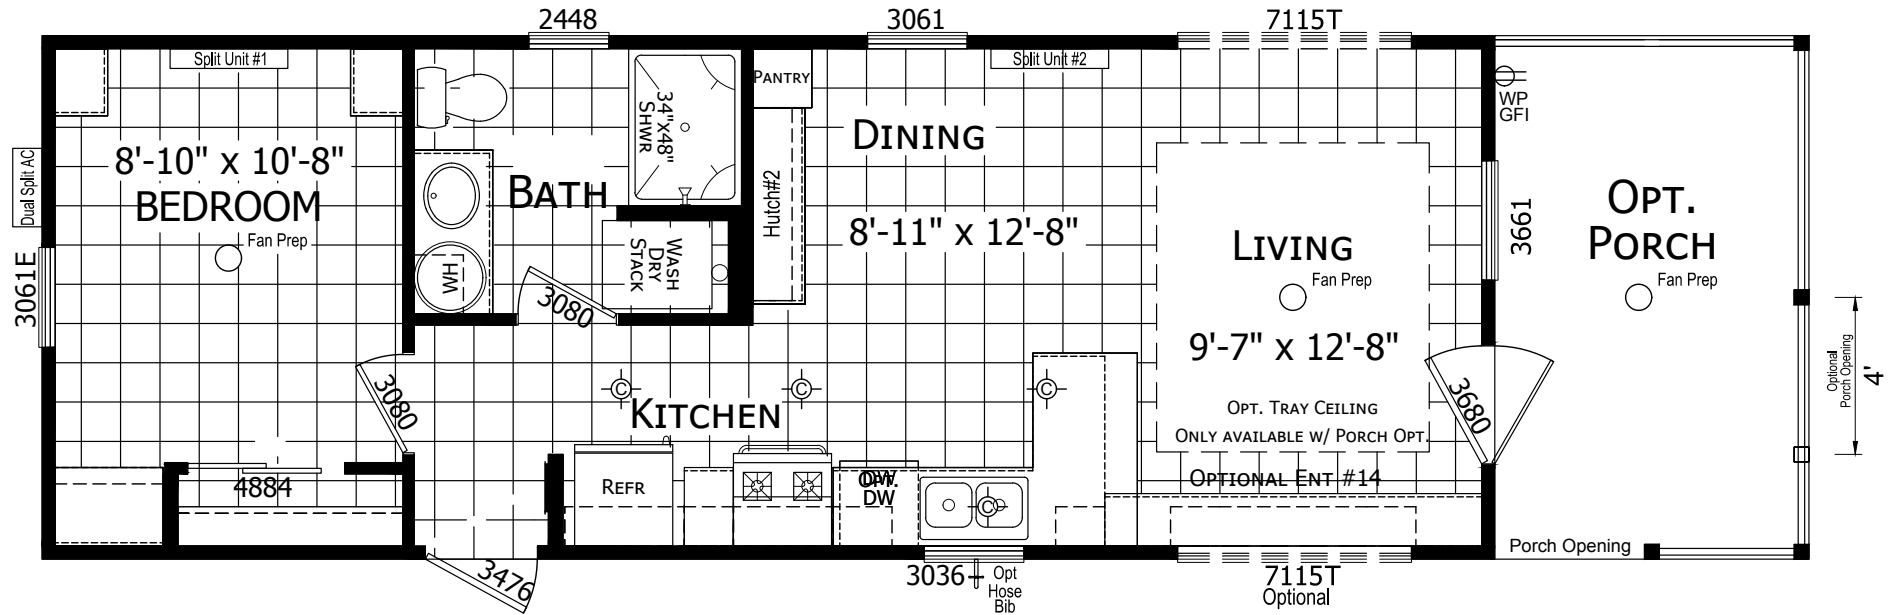

Grayton

Grand Park Series

Factory Expo

"Factory Direct Value" HOME CENTERS

Park Model Alternative - HUD Code
1 Bedroom, 1 Bath
Approx. 605 Sq. Ft.

Last Updated: 12-12-18

Factory Expo Home Centers
1823 SE SR 100
Lake City, Florida 32025