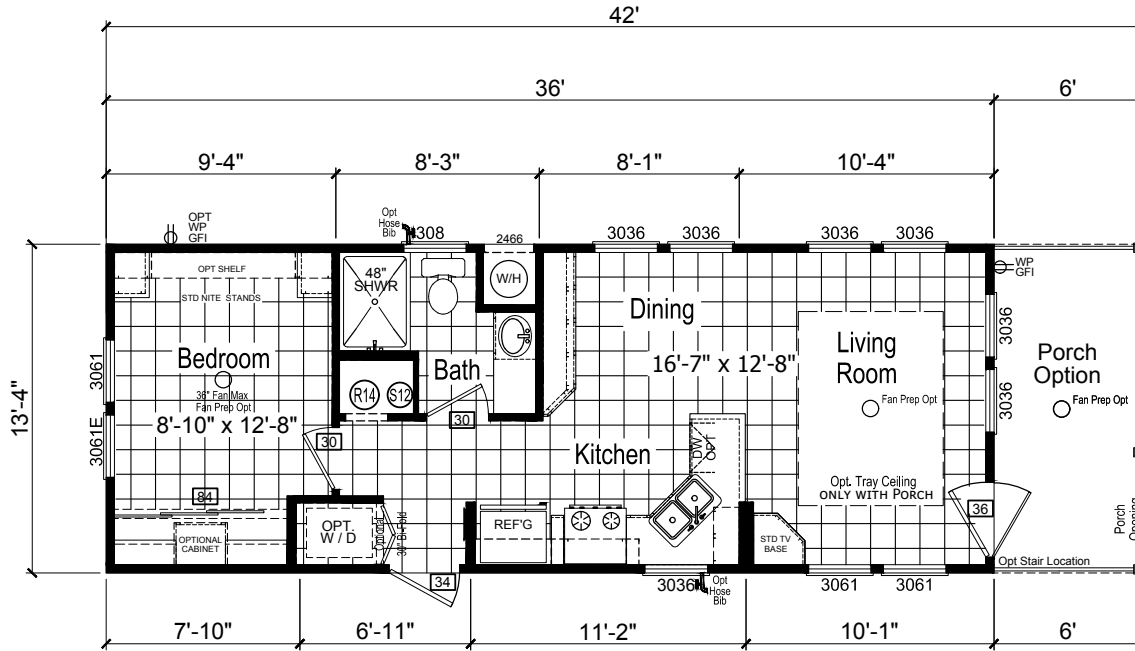

Hacienda

Grand Park Series

Factory Expo
 "Factory Direct Value" HOME CENTERS

Park Model Alternative - HUD Code
 1 Bedroom, 1 Bath
 Approx. 480 Sq. Ft.

Last Updated: 12-12-18

For Detailed Directions See Map On Our Website