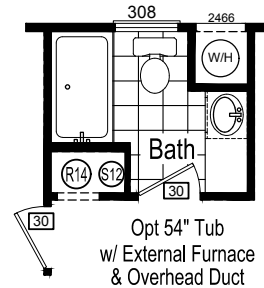

Hacienda

Grand Park Series

Factory Expo
 "Factory Direct Value" HOME CENTERS

Park Model Alternative - HUD Code
 1 Bedroom, 1 Bath
 Approx. 480 Sq. Ft.

Last Updated: 12-12-18

For Detailed Directions See Map On Our Website