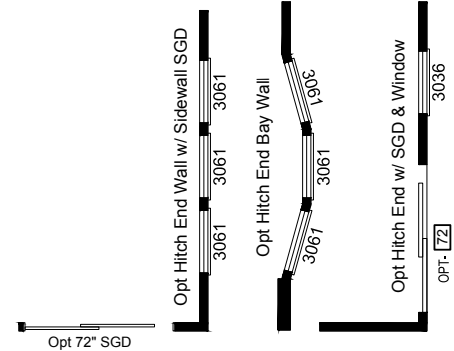

Hacienda

Grand Park Series

Factory Expo
 "Factory Direct Value" HOME CENTERS

Park Model Alternative - HUD Code
 1 Bedroom, 1 Bath
 Approx. 480 Sq. Ft.

Last Updated: 12-12-18

For Detailed Directions See Map On Our Website