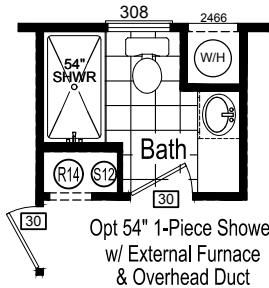

Hacienda

Grand Park Series

Factory Expo
 "Factory Direct Value" HOME CENTERS

Park Model Alternative - HUD Code
 1 Bedroom, 1 Bath
 Approx. 480 Sq. Ft.

Last Updated: 12-12-18

For Detailed Directions See Map On Our Website