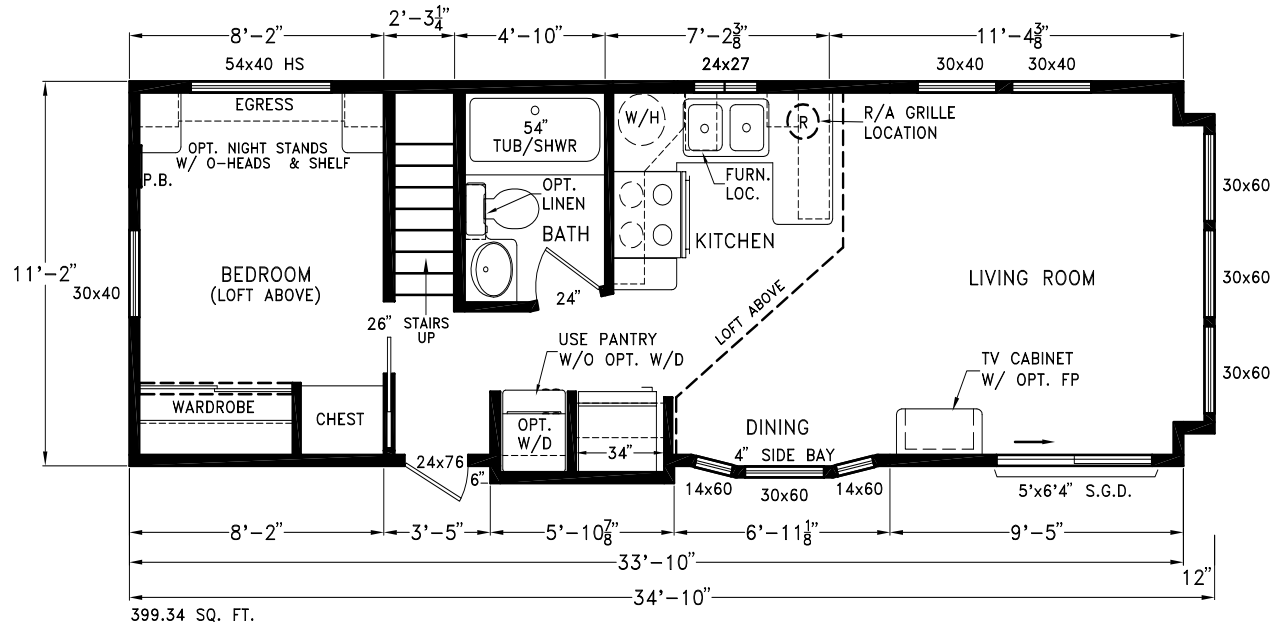

Hartridge

Seashore Cottage Series (ANSI)

Factory Expo

"Factory Direct Pricing" HOME CENTERS

1 Bedroom, 1 Bath, Loft
Approx. 399 Sq. Ft.

Last Updated: 12-2-19

I authorize Factory Expo Homes to build my house, per this plan.