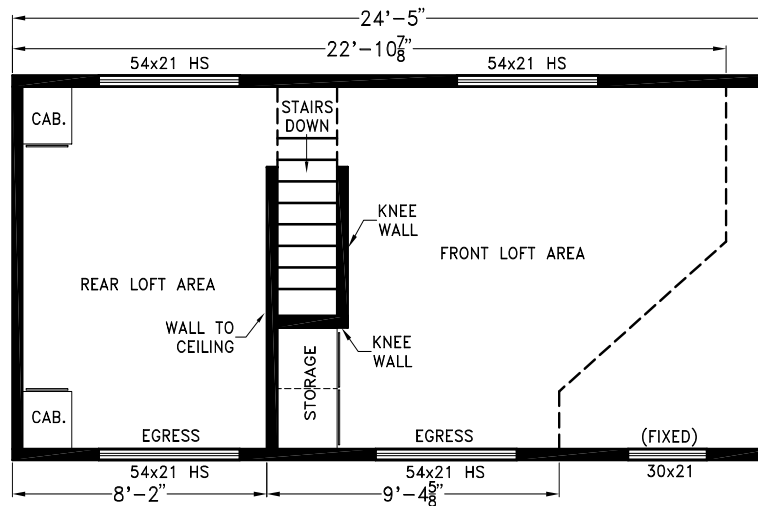

Hartridge

Seashore Cottage Series (ANSI)

Factory Expo

"Factory Direct Pricing" HOME CENTERS

1 Bedroom, 1 Bath, Loft
Approx. 399 Sq. Ft.

Last Updated: 12-2-19

I authorize Factory Expo Homes to build my house, per this plan.