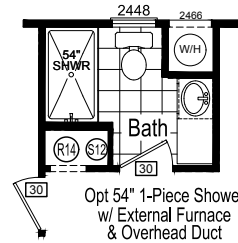

Lanvale

Sojourner Series

493 SQ. FT. (Approximate) 1 Bedroom, 1 Bath

Last Updated: 10-28-2021

FACTORY EXPO HOME CENTERS
1915A SE SR100
Lake City, Florida 32025

AT.ParkModelsDirect.com | 1-800-965-0341

IMPORTANT: Alta Cima Corp reserves the right to modify, cancel or substitute products or features of this event at any time without prior notice or obligation. Pictures and other promotional materials are representative and may depict or contain floor plans, square footages, elevations, options, upgrades, extra design features, decorations, floor coverings, specialty light fixtures, custom paint and wall coverings, window treatments, landscaping, sound and alarm systems, furnishings, appliances, and other designer/decorator features and amenities that are not included as part of the home and/or may not be available at all locations. Home, pricing and community information is subject to change, and homes to prior sale, at any time without notice or obligation. ©2020 Alta Cima Corp. All rights reserved.