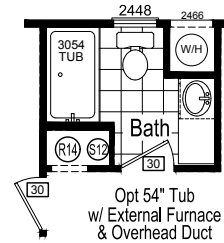

Lanvale

Sojourner Series

493 SQ. FT. (Approximate) 1 Bedroom, 1 Bath

Last Updated: 10-28-2021

FACTORY EXPO HOME CENTERS
1915A SE SR100
Lake City, Florida 32025

AT.ParkModelsDirect.com | 1-800-965-0341

IMPORTANT: Alta Cima Corp reserves the right to modify, cancel or substitute products or features of this event at any time without prior notice or obligation. Pictures and other promotional materials are representative and may depict or contain floor plans, square footages, elevations, options, upgrades, extra design features, decorations, floor coverings, specialty light fixtures, custom paint and wall coverings, window treatments, landscaping, sound and alarm systems, furnishings, appliances, and other designer/decorator features and amenities that are not included as part of the home and/or may not be available at all locations. Home, pricing and community information is subject to change, and homes to prior sale, at any time without notice or obligation. ©2020 Alta Cima Corp. All rights reserved.