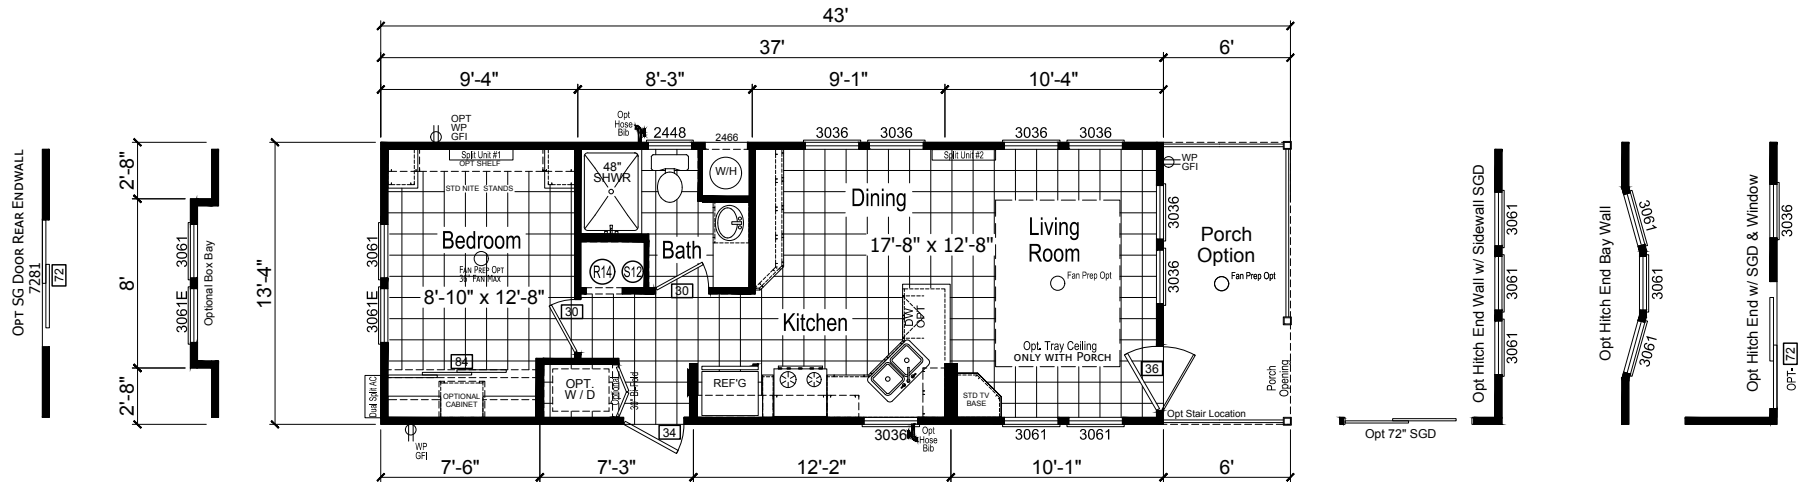

Lanvale

Sojourner Series

493 SQ. FT. (Approximate) 1 Bedroom, 1 Bath

Last Updated: 10-28-2021

FACTORY EXPO HOME CENTERS
1915A SE SR100
Lake City, Florida 32025

AT.ParkModelsDirect.com | 1-800-965-0341

IMPORTANT: Alta Cima Corp reserves the right to modify, cancel or substitute products or features of this event at any time without prior notice or obligation. Pictures and other promotional materials are representative and may depict or contain floor plans, square footages, elevations, options, upgrades, extra design features, decorations, floor coverings, specialty light fixtures, custom paint and wall coverings, window treatments, landscaping, sound and alarm systems, furnishings, appliances, and other designer/decorator features and amenities that are not included as part of the home and/or may not be available at all locations. Home, pricing and community information is subject to change, and homes to prior sale, at any time without notice or obligation. ©2020 Alta Cima Corp. All rights reserved.