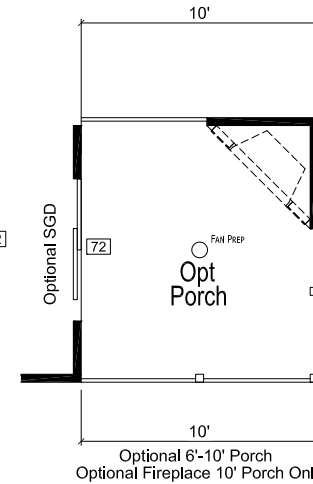

Traxler

Athens Park Homes Series

Park Models

"Factory Direct Value" DIRECT

Park Model
1 Bedroom, 1 Bath
Approx. 381 Sq. Ft.

Last Updated: 7-21-20

Optional Double French Doors w/Blinds

For Detailed Directions See Map On Our Website