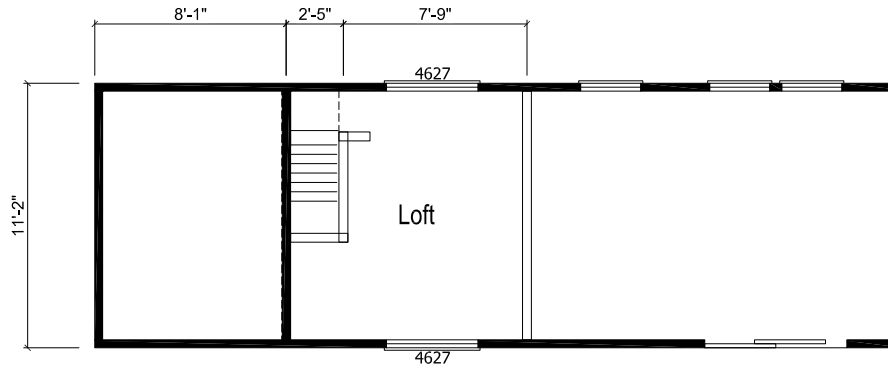

Traxler

Athens Park Homes Series

Park Models

"Factory Direct Value" DIRECT

Park Model
1 Bedroom, 1 Bath
Approx. 381 Sq. Ft.

Last Updated: 7-21-20

Optional Double French Doors w/Blinds

For Detailed Directions See Map On Our Website