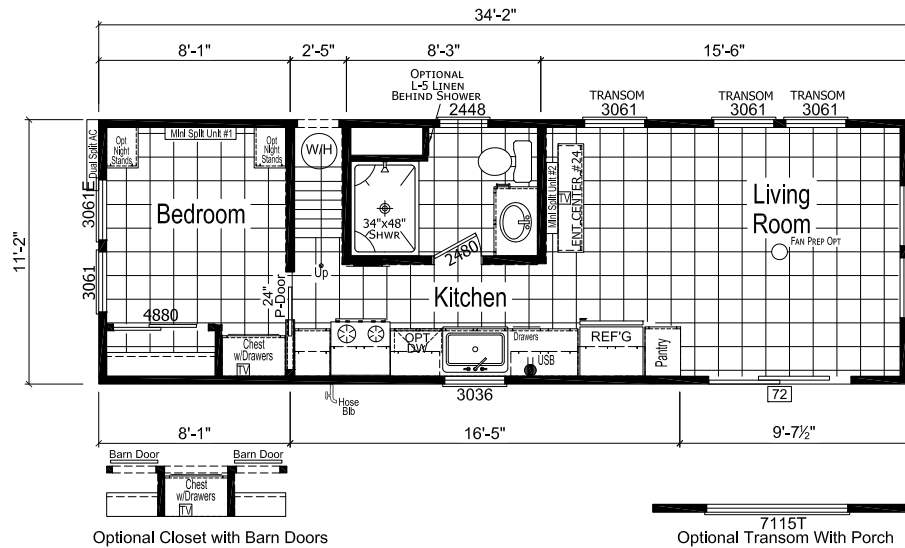

Traxler

Athens Park Homes Series

Park Models

"Factory Direct Value" DIRECT

Park Model
1 Bedroom, 1 Bath
Approx. 381 Sq. Ft.

Last Updated: 7-21-20

Optional Double French Doors w/Blinds

For Detailed Directions See Map On Our Website