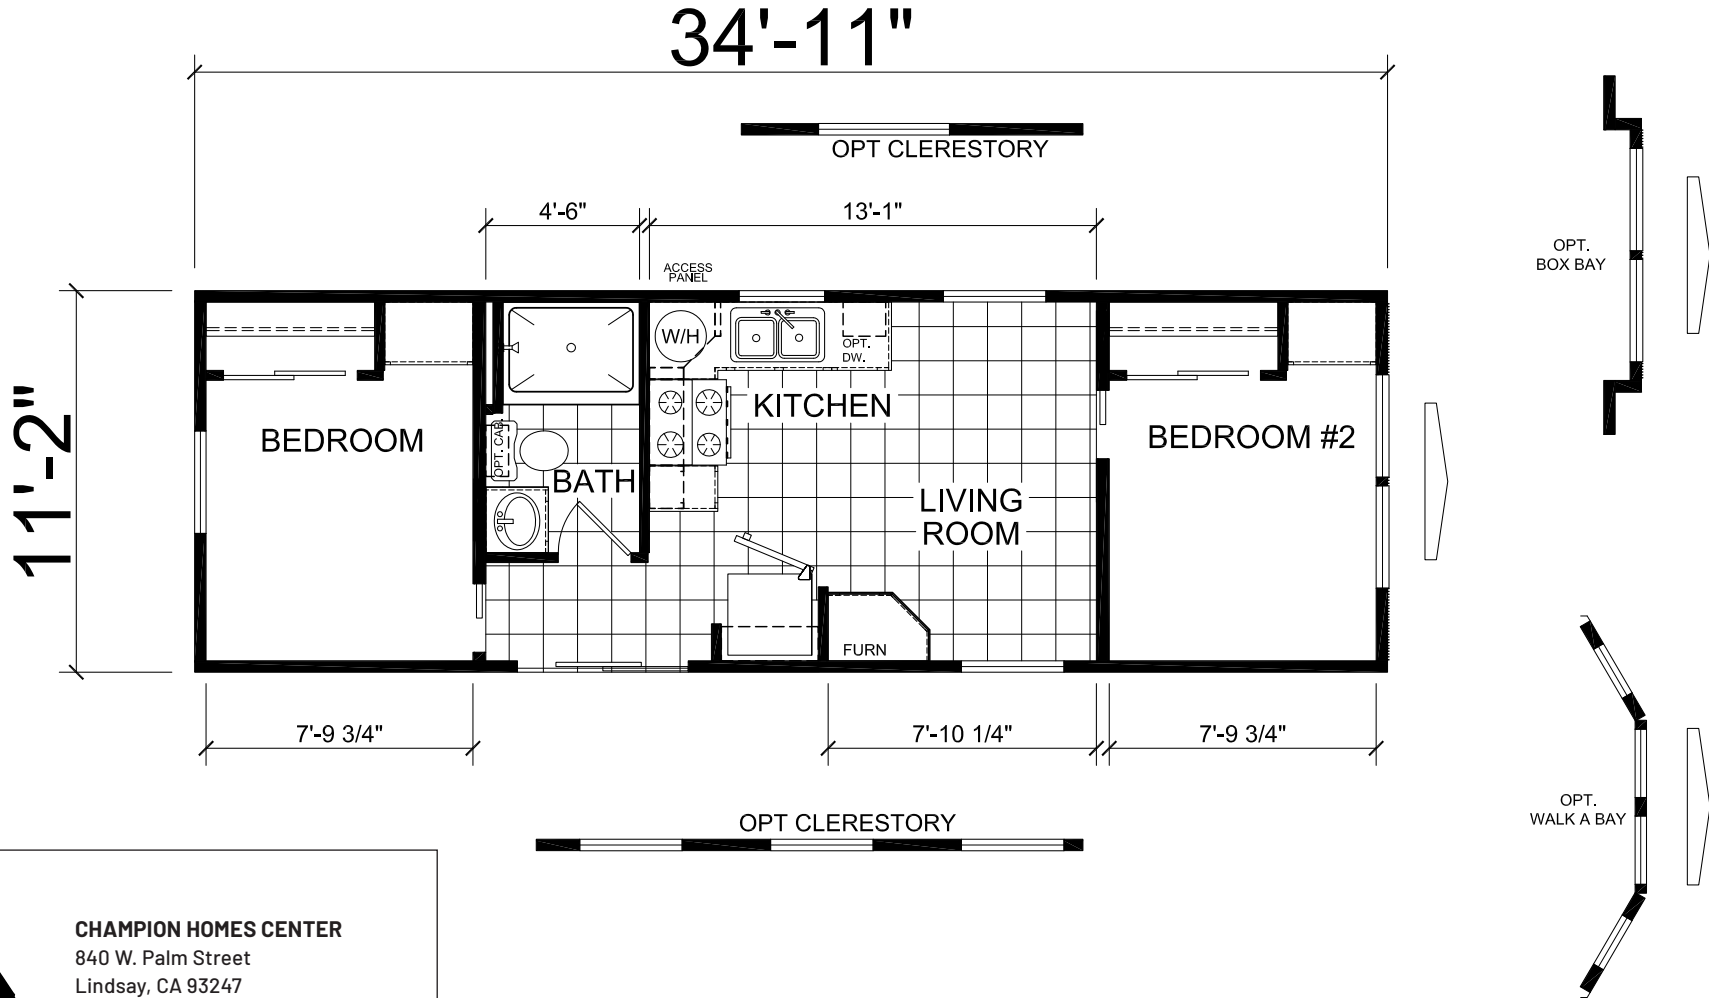

Clovis

Meridian Series

399 SQ. FT. (Approximate) 2 Bedroom, 1 Bath

CHAMPION
HOMES CENTER

Last Updated: 3-24-23

CHAMPION HOMES CENTER
840 W. Palm Street
Lindsay, CA 93247

LD.ParkModelsDirect.com | 1-800-603-3169