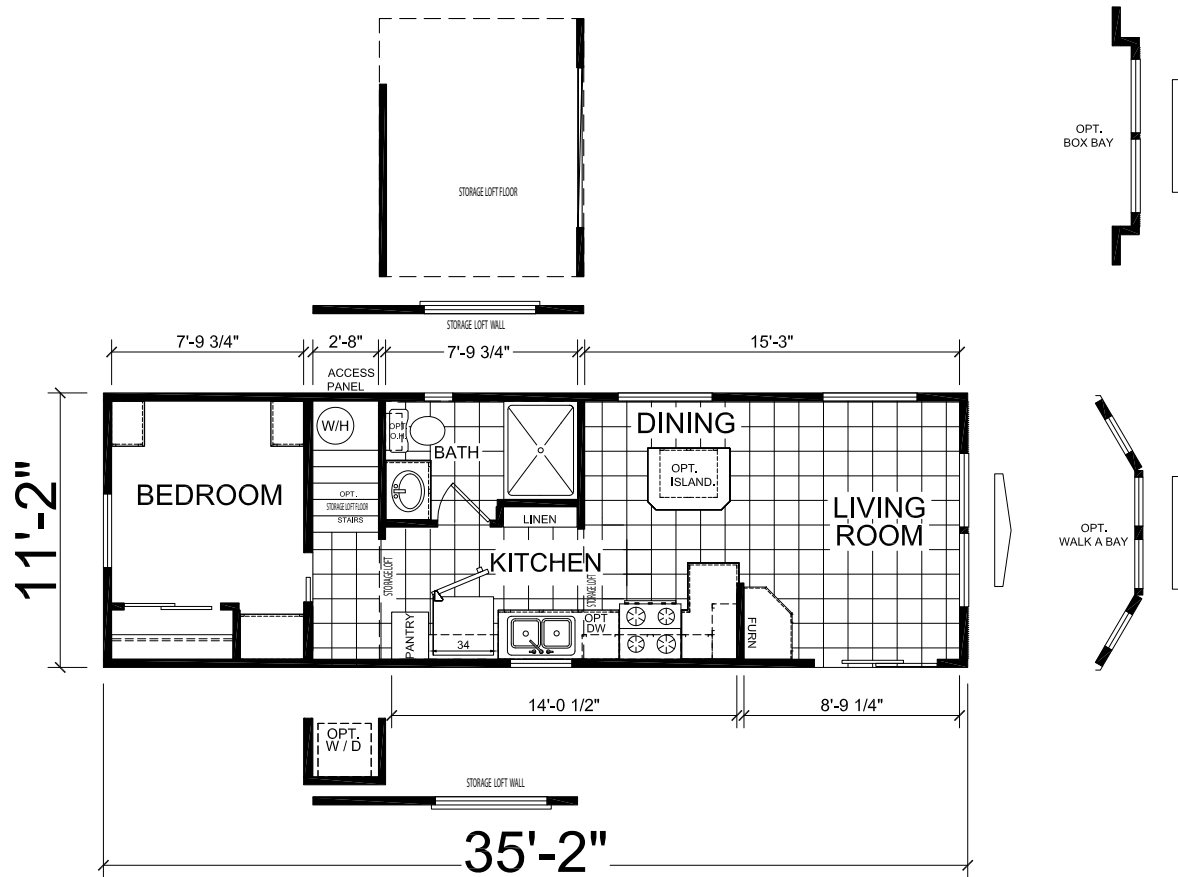

Gridley

Meridian Series

399 SQ. FT. (Approximate) 1 Bedroom, 1 Bath

Last Updated: 9-12-24

CHAMPION HOMES CENTER
 840 W. Palm Street
 Lindsay, CA 93247

LD.ParkModelsDirect.com | 1-800-603-3169

IMPORTANT: Champion Homes reserves the right to modify, cancel or substitute products or features of this event at any time without prior notice or obligation. Pictures and other promotional materials are representative and may depict or contain floor plans, square footages, elevations, options, upgrades, extra design features, decorations, floor coverings, specialty light fixtures, custom paint and wall coverings, window treatments, landscaping, sound and alarm systems, furnishings, appliances, and other designer/decorator features and amenities that are not included as part of the home and/or may not be available at all locations. Home, pricing and community information is subject to change, and homes to prior sale, at any time without notice or obligation. ©2023 Champion Homes. All rights reserved.