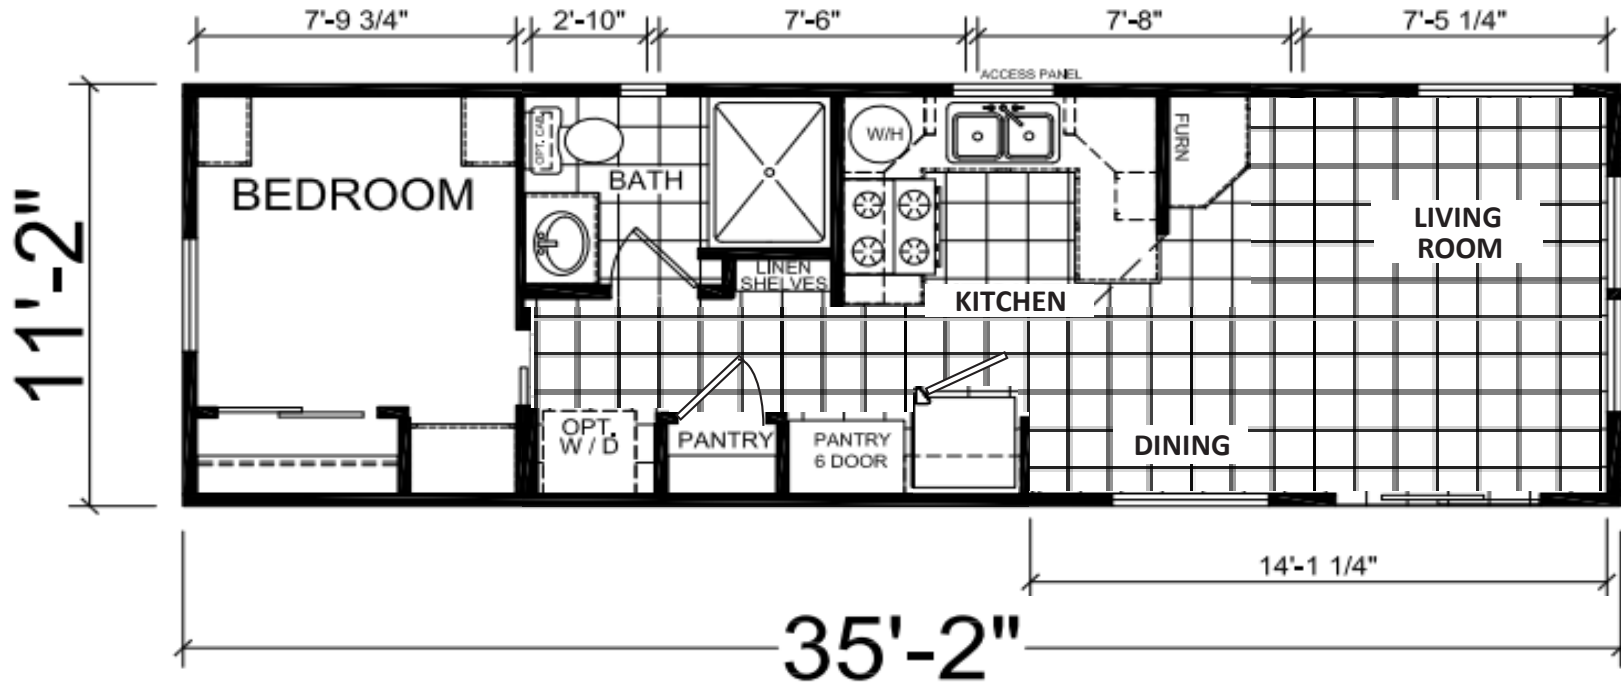

Irvine

Meridian Series

399 SQ. FT. (Approximate) 1 Bedroom, 1 Bath

Last Updated: 9-13-24

CHAMPION HOMES CENTER
840 W. Palm Street
Lindsay, CA 93247

LD.ParkModelsDirect.com | 1-800-603-3169

IMPORTANT: Champion Homes reserves the right to modify, cancel or substitute products or features of this event at any time without prior notice or obligation. Pictures and other promotional materials are representative and may depict or contain floor plans, square footages, elevations, options, upgrades, extra design features, decorations, floor coverings, specialty light fixtures, custom paint and wall coverings, window treatments, landscaping, sound and alarm systems, furnishings, appliances, and other designer/decorator features and amenities that are not included as part of the home and/or may not be available at all locations. Home, pricing and community information is subject to change, and homes to prior sale, at any time without notice or obligation. ©2023 Champion Homes. All rights reserved.