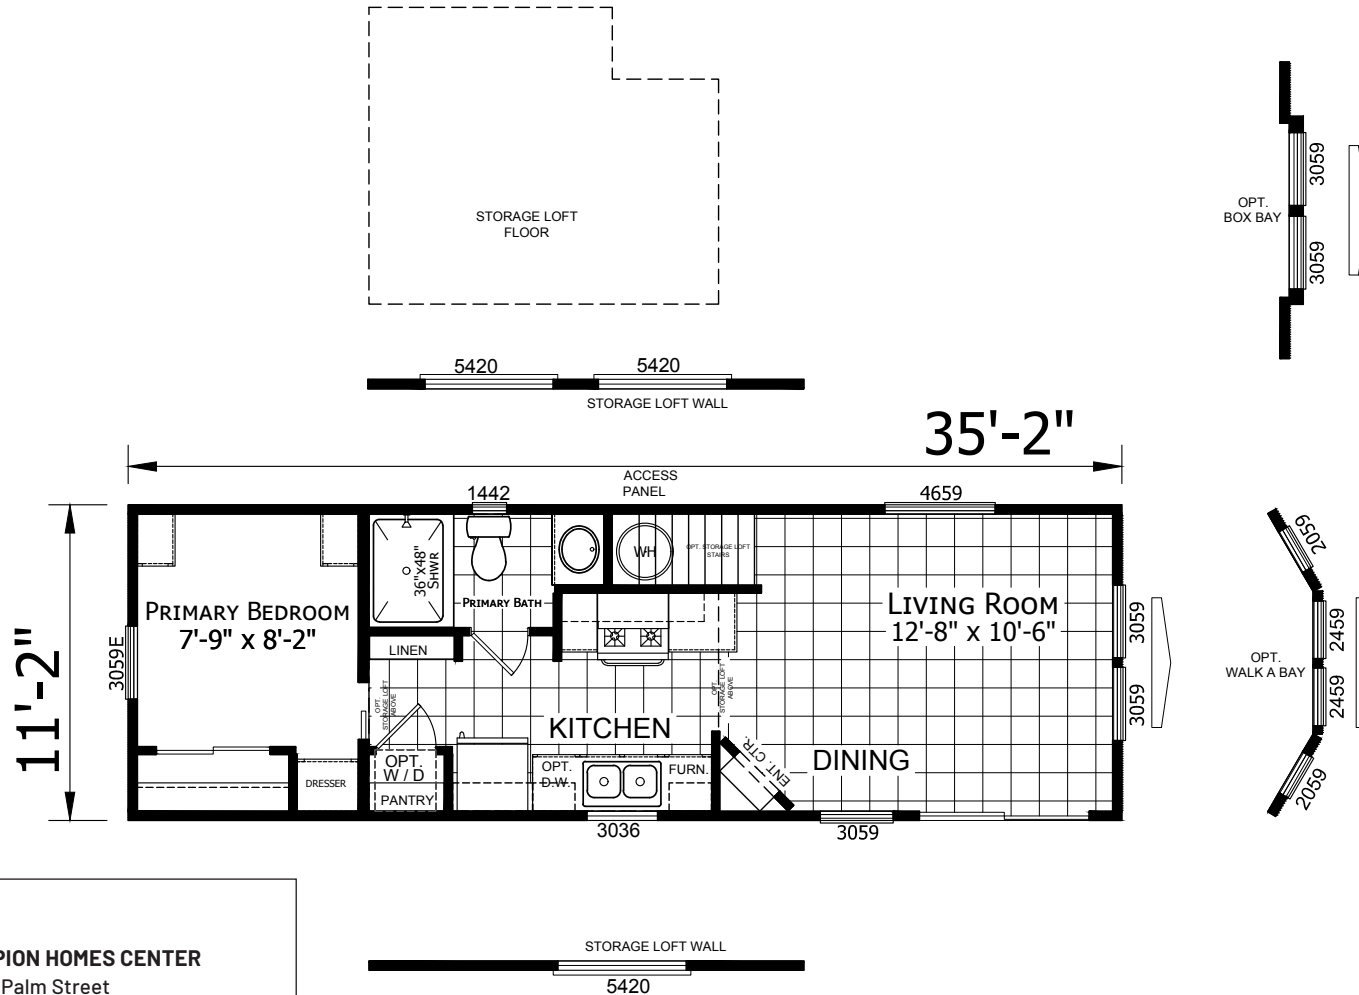

Morgan Hill

Meridian Series

393 SQ. FT. (Approximate) 1 Bedroom, 1 Bath

Last Updated: 9-13-24

CHAMPION HOMES CENTER

840 W. Palm Street
Lindsay, CA 93247

LD.ParkModelsDirect.com | 1-800-603-3169

IMPORTANT: Champion Homes reserves the right to modify, cancel or substitute products or features of this event at any time without prior notice or obligation. Pictures and other promotional materials are representative and may depict or contain floor plans, square footages, elevations, options, upgrades, extra design features, decorations, floor coverings, specialty light fixtures, custom paint and wall coverings, window treatments, landscaping, sound and alarm systems, furnishings, appliances, and other designer/decorator features and amenities that are not included as part of the home and/or may not be available at all locations. Home, pricing and community information is subject to change, and homes to prior sale, at any time without notice or obligation. ©2023 Champion Homes. All rights reserved.