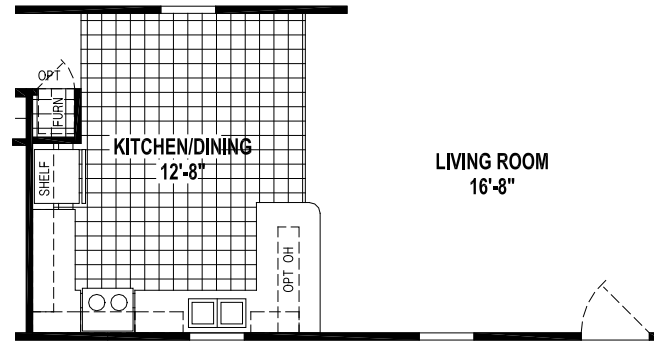

# Betterton

Lexington Limited Series

1,085 SQ. FT. (Approximate) 3 Bedroom, 2 Bath

Last Updated: 5-25-23

OPTION CORNER SHOWER BATH

OPTION KITCHEN

OPTION PORCH

**CHAMPION HOMES CENTER**  
77 Horseshoe Rd.  
Leola, PA 17540