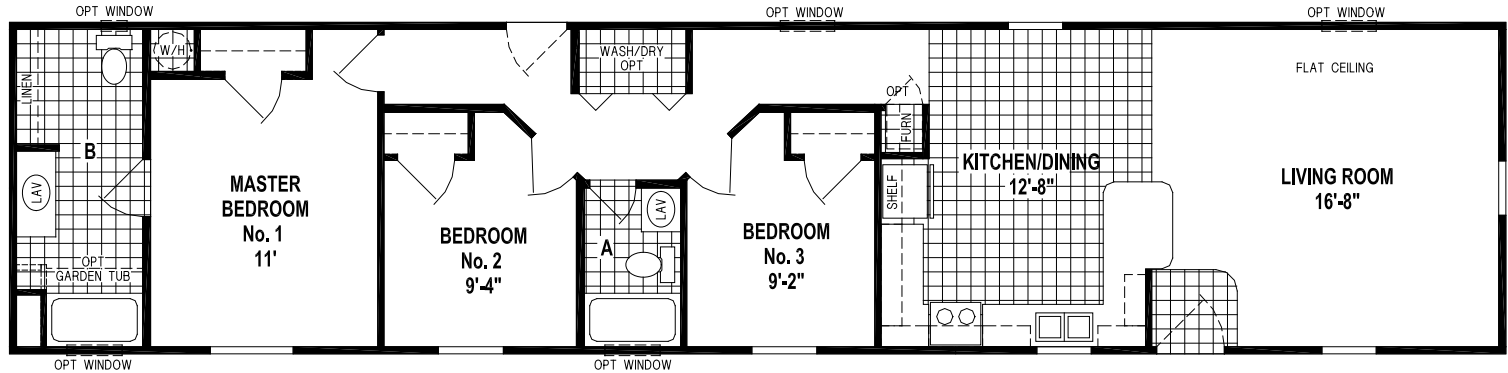

# Betterton

Lexington Limited Series

1,085 SQ. FT. (Approximate) 3 Bedroom, 2 Bath

Last Updated: 5-25-23

OPTION CORNER SHOWER BATH

OPTION KITCHEN

OPTION PORCH

**CHAMPION HOMES CENTER**  
77 Horseshoe Rd.  
Leola, PA 17540