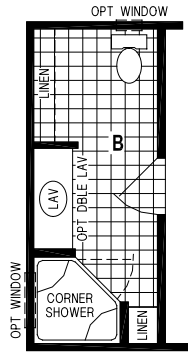

# Betterton

Lexington Limited Series

1,085 SQ. FT. (Approximate) 3 Bedroom, 2 Bath

Last Updated: 5-25-23

OPTION CORNER SHOWER BATH

OPTION KITCHEN

OPTION PORCH

**CHAMPION HOMES CENTER**  
77 Horseshoe Rd.  
Leola, PA 17540