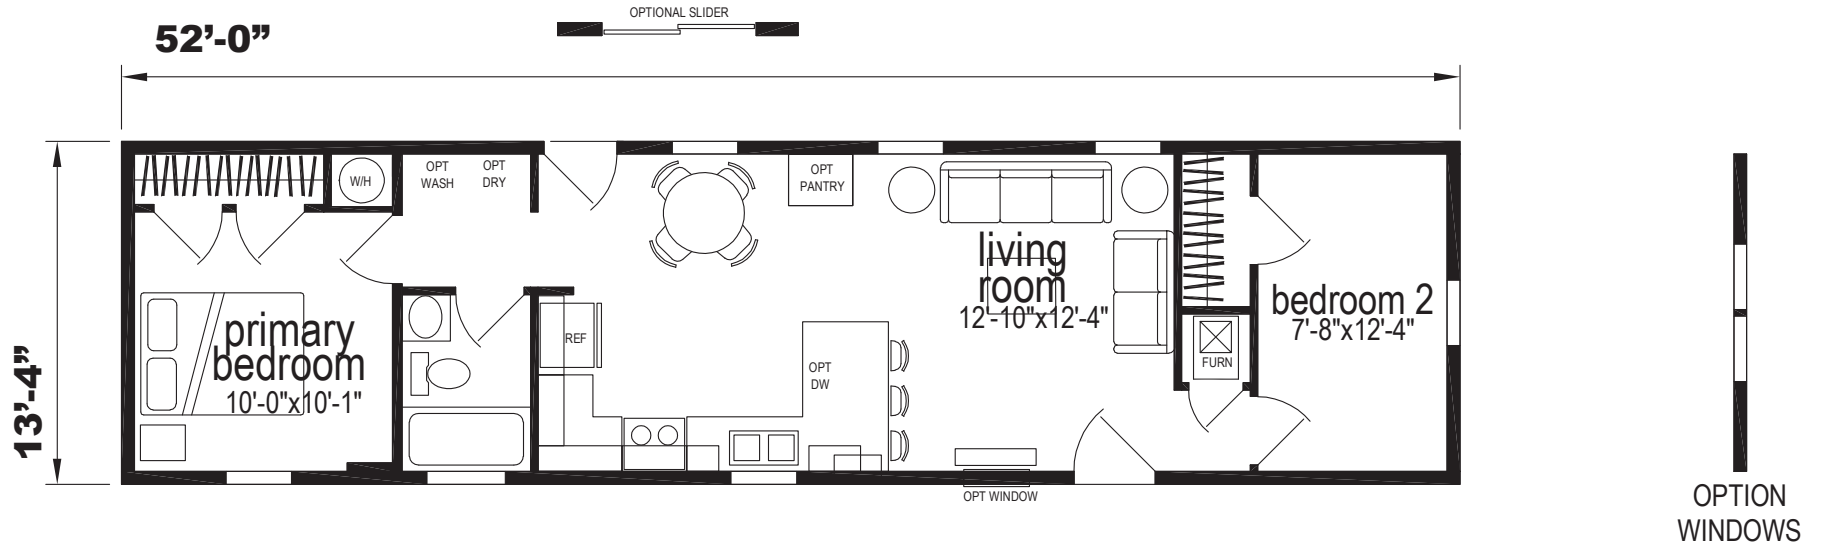

Clearfield

Sunwood Single Section Series

693 SQ. FT. (Approximate) 2 Bedroom, 1 Bath

Last Updated: 8-13-24

CHAMPION HOMES CENTER
77 Horseshoe Rd.
Leola, PA 17540

PennsylvaniaFactoryDirect.com | 1-800-654-8392