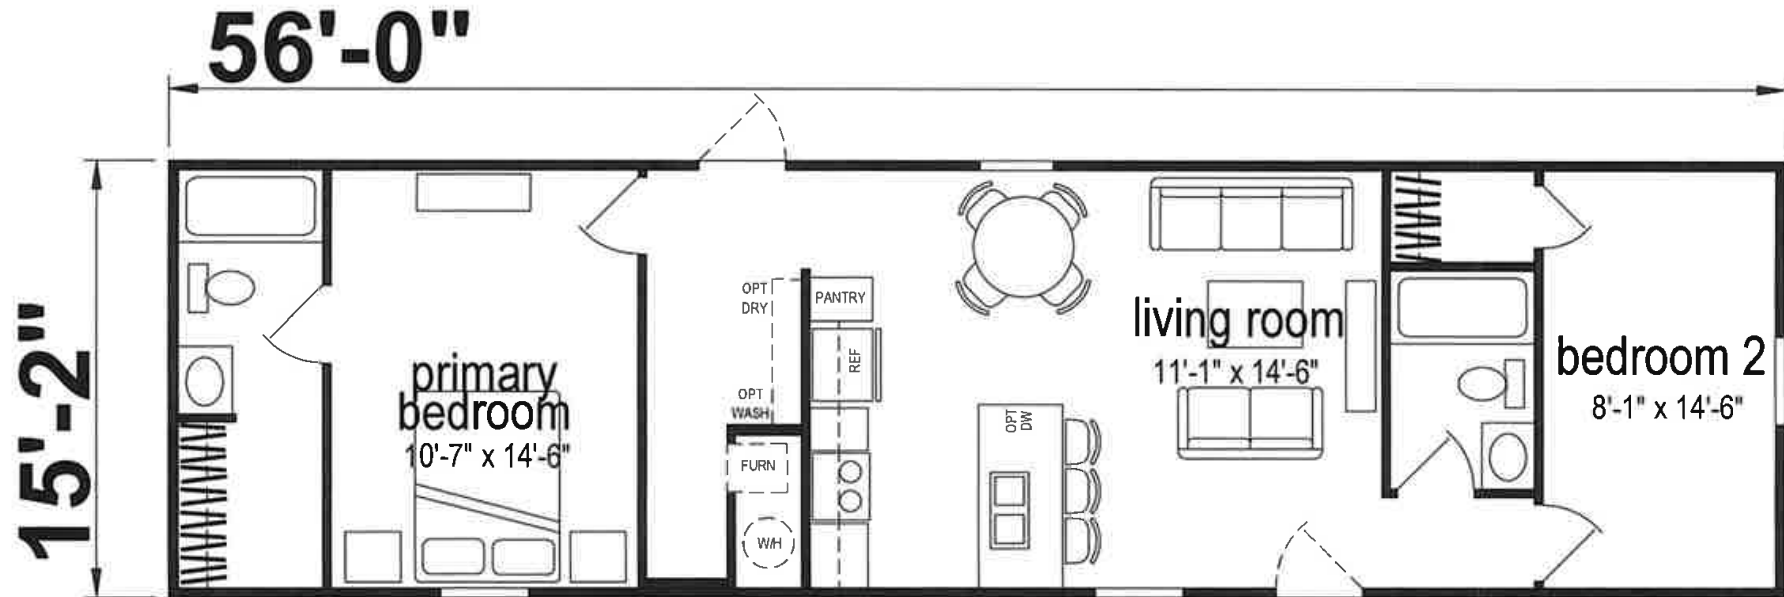

# Eastpoint

Prime Series

849 SQ. FT. (Approximate) 2 Bedroom, 2 Bath

Last Updated: 3-9-23

**CHAMPION HOMES CENTER**  
77 Horseshoe Rd.  
Leola, PA 17540

**PennsylvaniaFactoryDirect.com | 1-800-654-8392**

**IMPORTANT:** Champion Homes reserves the right to modify, cancel or substitute products or features of this event at any time without prior notice or obligation. Pictures and other promotional materials are representative and may depict or contain floor plans, square footages, elevations, options, upgrades, extra design features, decorations, floor coverings, specialty light fixtures, custom paint and wall coverings, window treatments, landscaping, sound and alarm systems, furnishings, appliances, and other designer/decorator features and amenities that are not included as part of the home and/or may not be available at all locations. Home, pricing and community information is subject to change, and homes to prior sale, at any time without notice or obligation. ©2020 Champion Homes. All rights reserved.