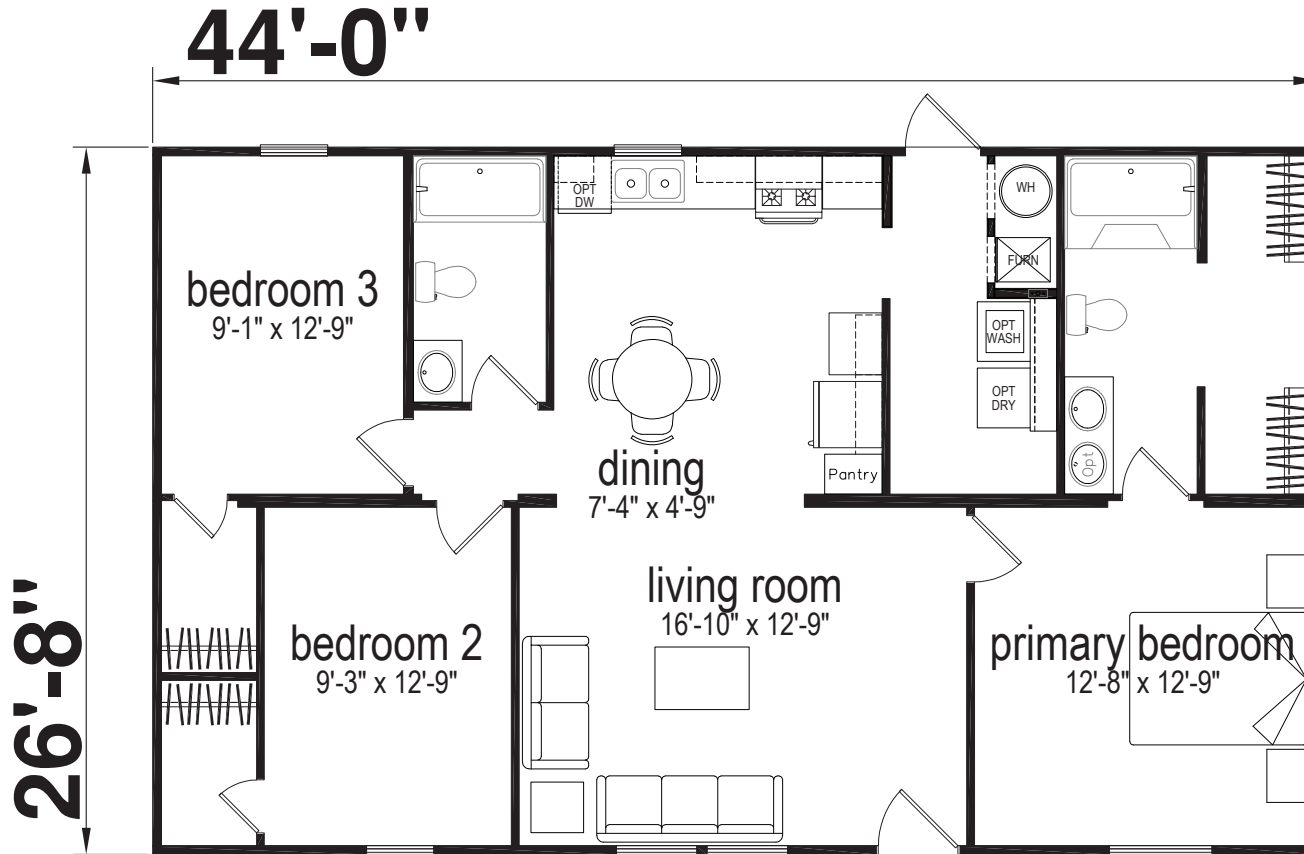

# Finley

Lake Manor Series

1,173 SQ. FT. (Approximate) 3 Bedroom, 2 Bath

Last Updated: 11-1-23

**CHAMPION HOMES CENTER**  
77 Horseshoe Rd.  
Leola, PA 17540

**PennsylvaniaFactoryDirect.com | 1-800-654-8392**