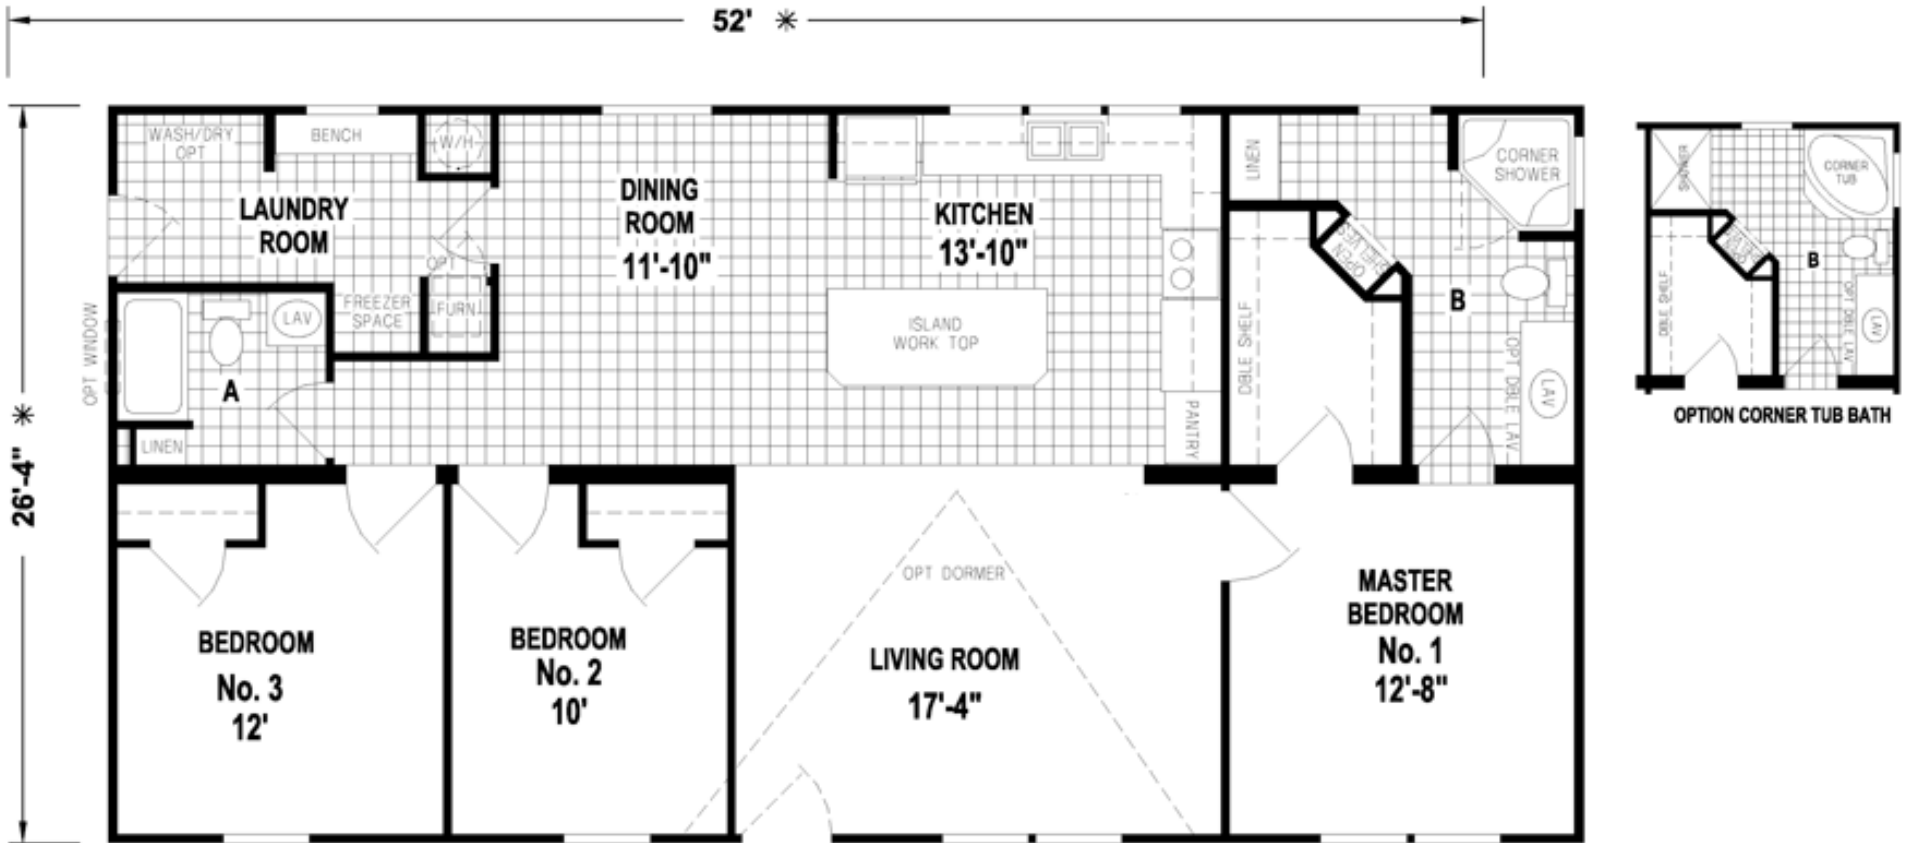

Galion

Sunwood Multi-Section Series

Factory Expo

"Factory Direct Value" HOME CENTERS

3 Bedroom, 2 Bath
Approx. 1,359 Sq. Ft.

Last Updated: 11-11-16

Factory Expo Home Centers
77 Horseshoe Road
Leola, PA 17540