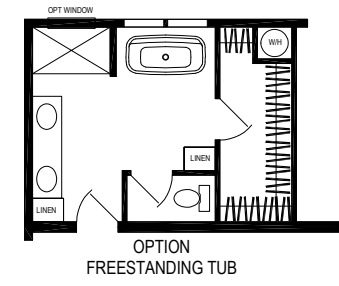

Hampden

Sunwood Multi Section Series

1,685 SQ. FT. (Approximate) 3 Bedroom, 2 Bath

Last Updated: 8-13-24

CHAMPION HOMES CENTER
77 Horseshoe Rd.
Leola, PA 17540

PennsylvaniaFactoryDirect.com | 1-800-654-8392