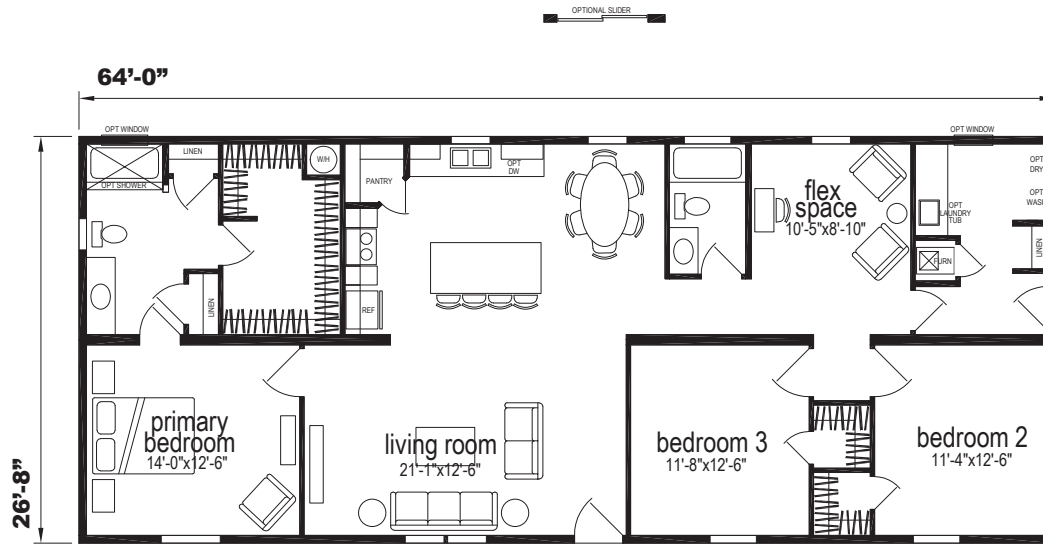

Hampden

Sunwood Multi Section Series

1,685 SQ. FT. (Approximate) 3 Bedroom, 2 Bath

Last Updated: 8-13-24

CHAMPION HOMES CENTER
77 Horseshoe Rd.
Leola, PA 17540

PennsylvaniaFactoryDirect.com | 1-800-654-8392