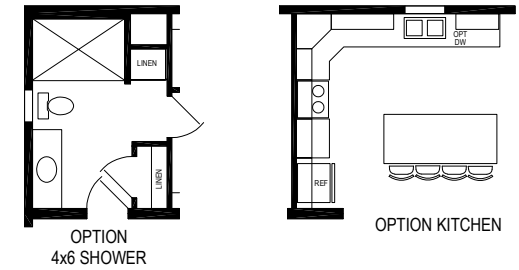

Hampden

Sunwood Multi Section Series

1,685 SQ. FT. (Approximate) 3 Bedroom, 2 Bath

Last Updated: 8-13-24

CHAMPION HOMES CENTER
77 Horseshoe Rd.
Leola, PA 17540

PennsylvaniaFactoryDirect.com | 1-800-654-8392