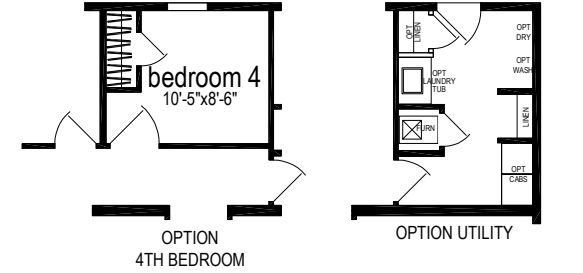

Hampden

Sunwood Multi Section Series

1,685 SQ. FT. (Approximate) 3 Bedroom, 2 Bath

Last Updated: 8-13-24

CHAMPION HOMES CENTER
77 Horseshoe Rd.
Leola, PA 17540

PennsylvaniaFactoryDirect.com | 1-800-654-8392