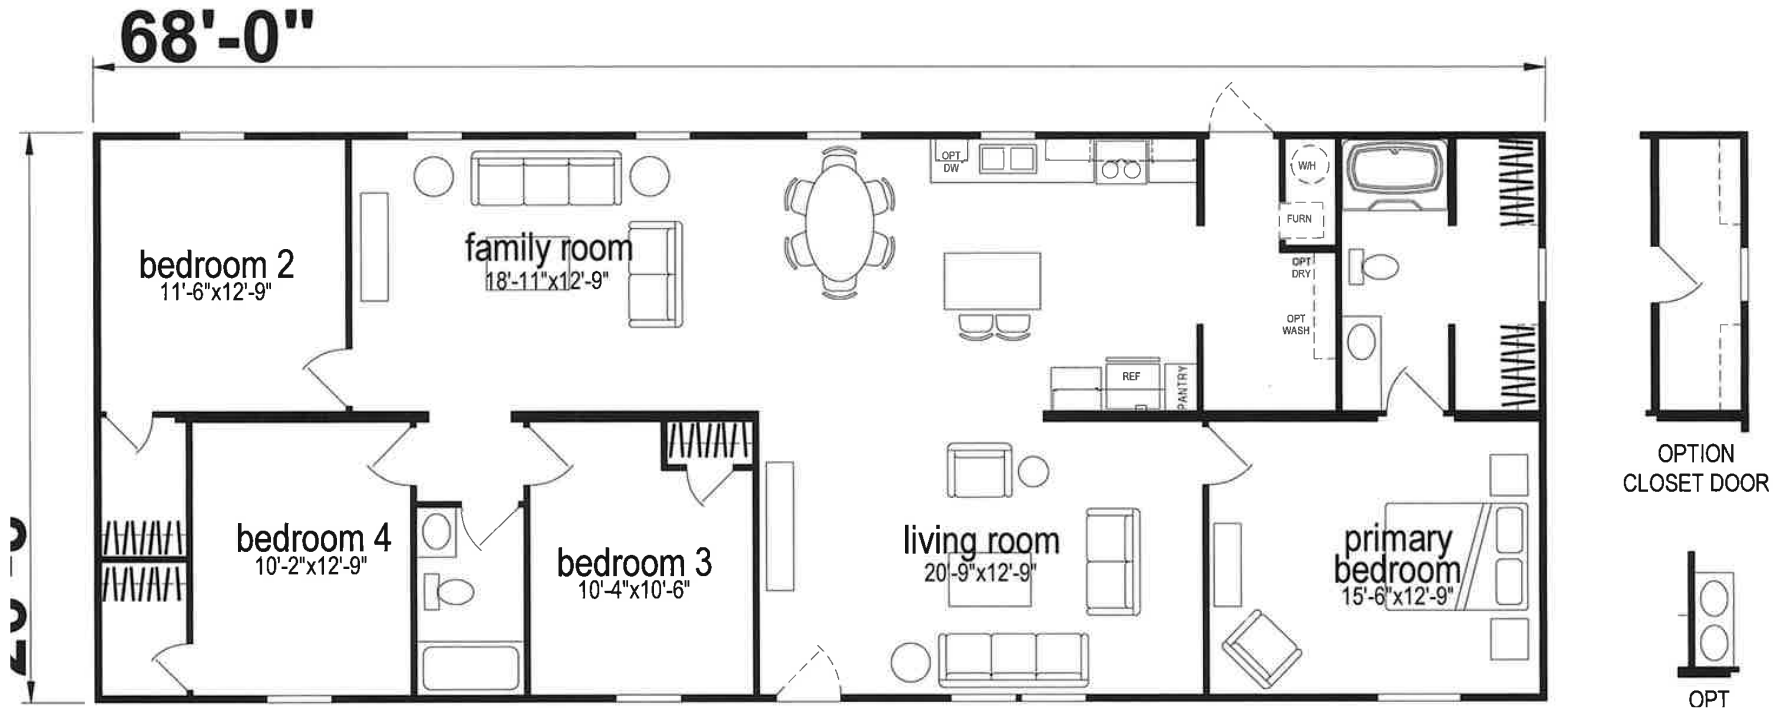

# Hibbs

Lake Manor Series

1,813 SQ. FT. (Approximate) 4 Bedroom, 2 Bath

Last Updated: 11-1-23

**CHAMPION HOMES CENTER**  
77 Horseshoe Rd.  
Leola, PA 17540

**PennsylvaniaFactoryDirect.com | 1-800-654-8392**