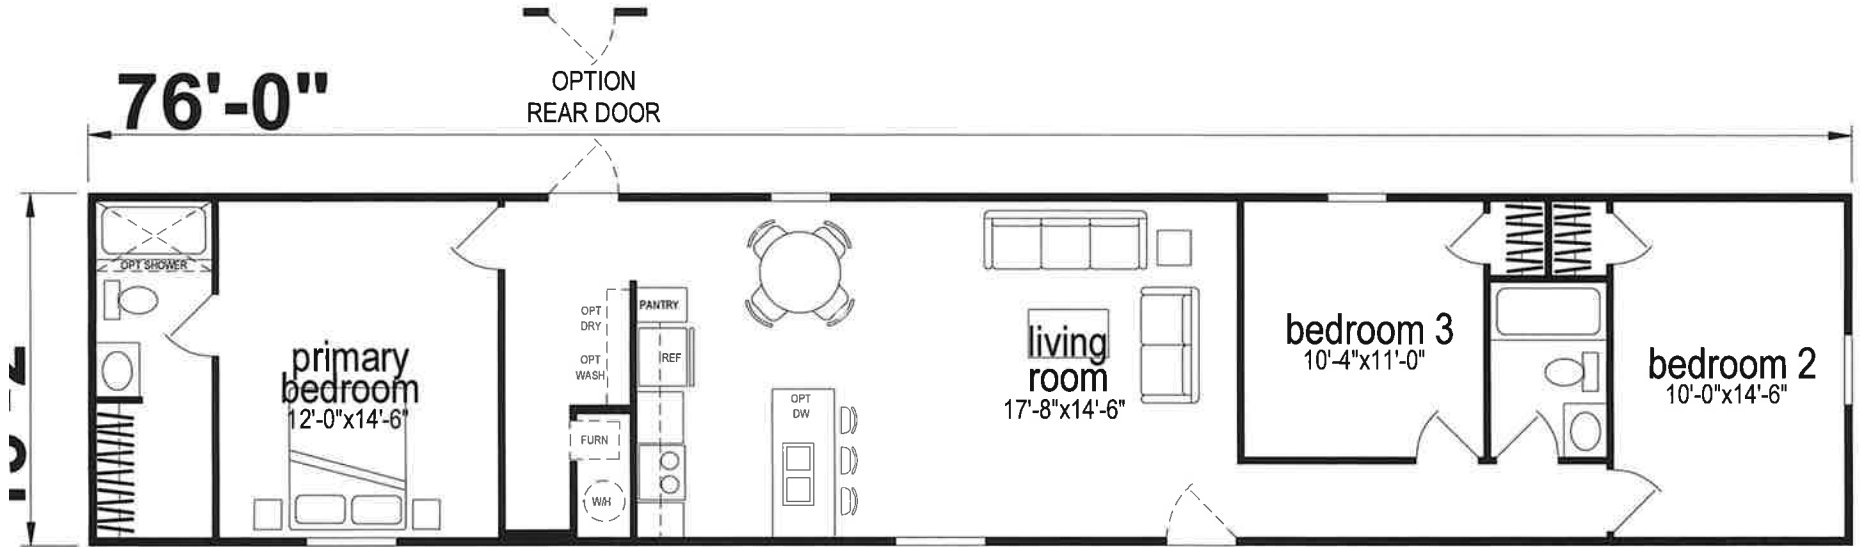

# Jarvis

Prime Series

1,153 SQ. FT. (Approximate) 3 Bedroom, 2 Bath

Last Updated: 12-20-23

**CHAMPION HOMES CENTER**  
77 Horseshoe Rd.  
Leola, PA 17540

**PennsylvaniaFactoryDirect.com | 1-800-654-8392**

**IMPORTANT:** Champion Homes reserves the right to modify, cancel or substitute products or features of this event at any time without prior notice or obligation. Pictures and other promotional materials are representative and may depict or contain floor plans, square footages, elevations, options, upgrades, extra design features, decorations, floor coverings, specialty light fixtures, custom paint and wall coverings, window treatments, landscaping, sound and alarm systems, furnishings, appliances, and other designer/decorator features and amenities that are not included as part of the home and/or may not be available at all locations. Home, pricing and community information is subject to change, and homes to prior sale, at any time without notice or obligation. ©2020 Champion Homes. All rights reserved.