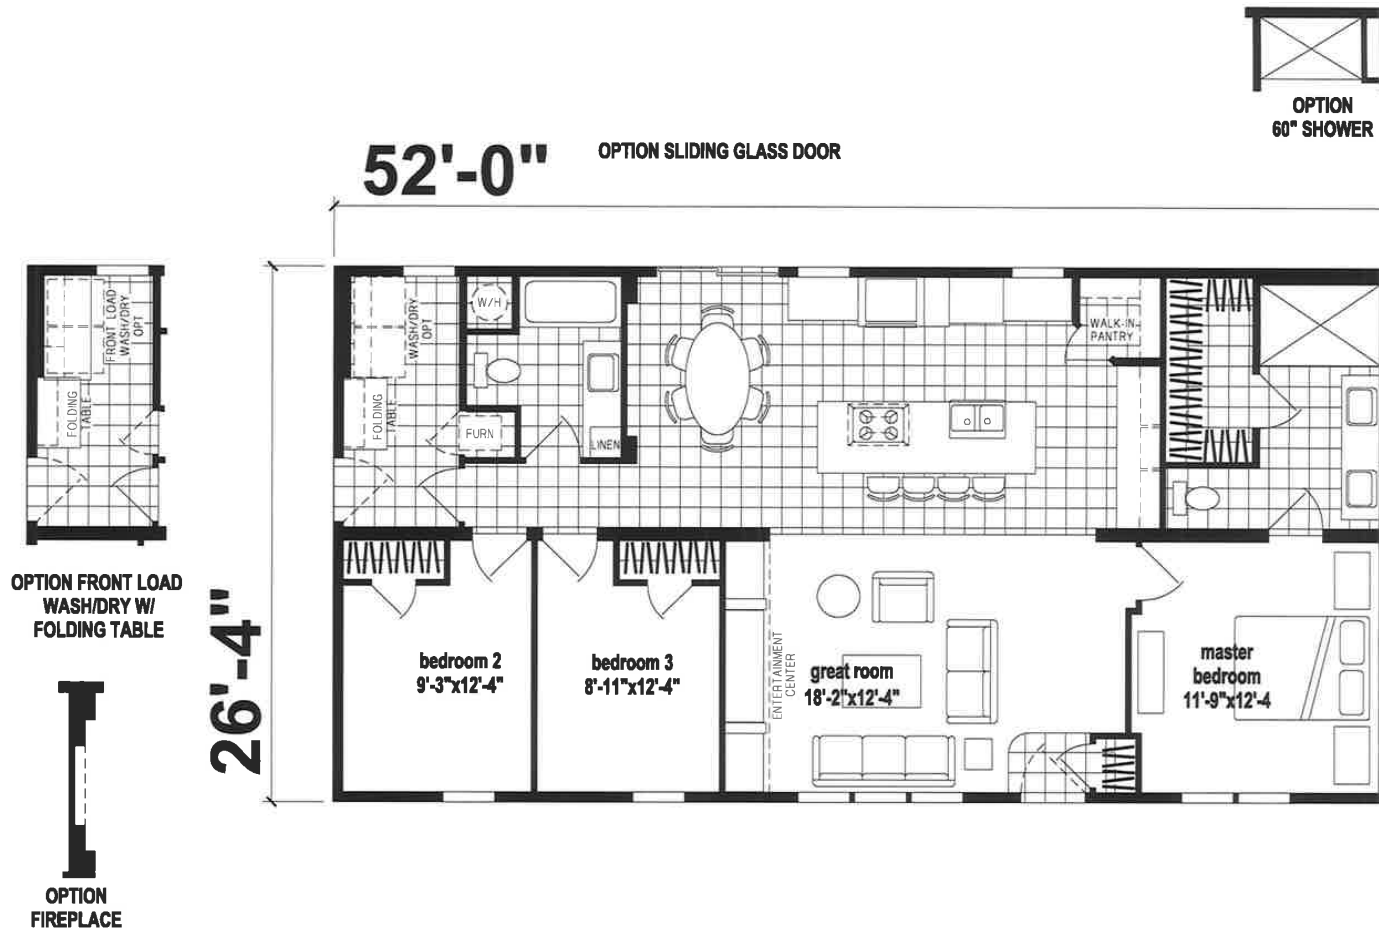

Kennett

Orchid Series

1,369 SQ. FT. (Approximate) 3 Bedroom, 2 Bath

Last Updated: 9-16-21

FACTORY EXPO HOME CENTERS
77 Horseshoe Rd.
Leola, PA 17540

PennsylvaniaFactoryDirect.com | 1-800-654-8392

IMPORTANT: Alta Cima Corp reserves the right to modify, cancel or substitute products or features of this event at any time without prior notice or obligation. Pictures and other promotional materials are representative and may depict or contain floor plans, square footages, elevations, options, upgrades, extra design features, decorations, floor coverings, specialty light fixtures, custom paint and wall coverings, window treatments, landscaping, sound and alarm systems, furnishings, appliances, and other designer/decorator features and amenities that are not included as part of the home and/or may not be available at all locations. Home, pricing and community information is subject to change, and homes to prior sale, at any time without notice or obligation. ©2020 Alta Cima Corp. All rights reserved.