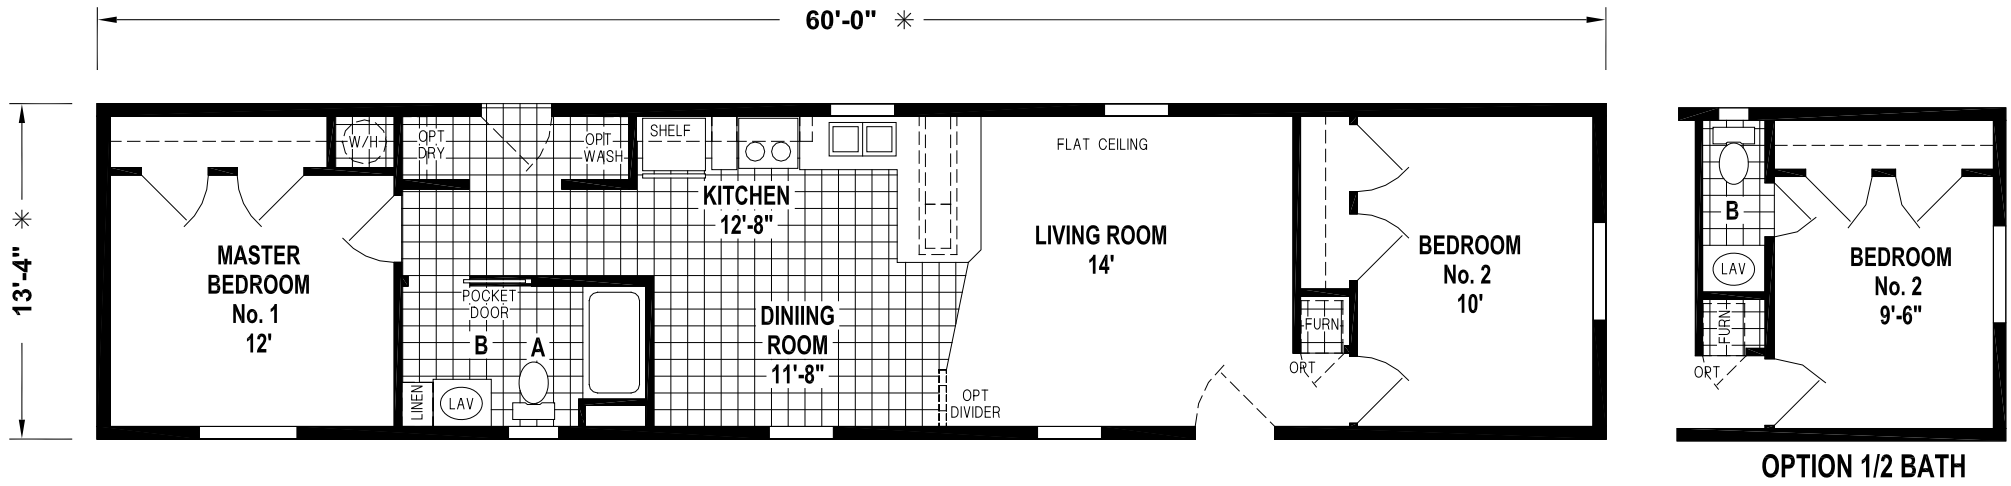

# Manchester

Sunwood Single Section Series

**2 Bedroom, 1 Bath**  
**Approx. 820 Sq. Ft.**

Last Updated: 6-30-15

OPTION GUEST CLOSET

Factory Expo Home Centers  
77 Horseshoe Road  
Leola, PA 17540

I authorize Factory Expo to build my house, per this plan.