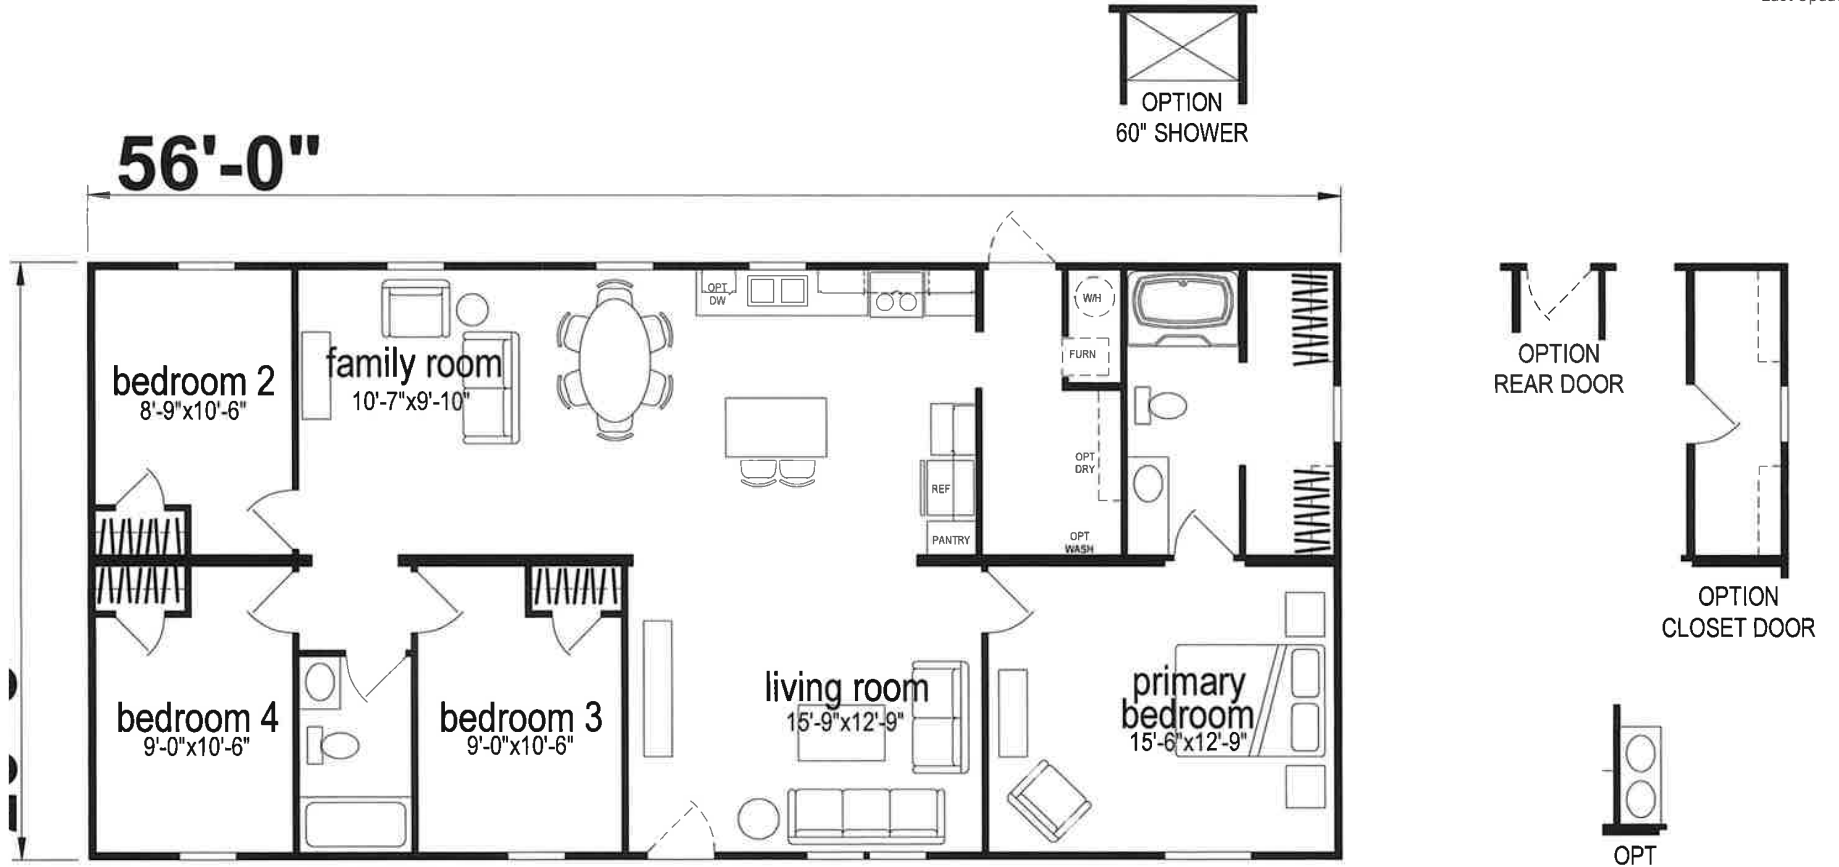

Masontown

Lake Manor Series

1,493 SQ. FT. (Approximate) 4 Bedroom, 2 Bath

Last Updated: 11-1-23

CHAMPION HOMES CENTER
77 Horseshoe Rd.
Leola, PA 17540

PennsylvaniaFactoryDirect.com | 1-800-654-8392

IMPORTANT: Champion Homes reserves the right to modify, cancel or substitute products or features of this event at any time without prior notice or obligation. Pictures and other promotional materials are representative and may depict or contain floor plans, square footages, elevations, options, upgrades, extra design features, decorations, floor coverings, specialty light fixtures, custom paint and wall coverings, window treatments, landscaping, sound and alarm systems, furnishings, appliances, and other designer/decorator features and amenities that are not included as part of the home and/or may not be available at all locations. Home, pricing and community information is subject to change, and homes to prior sale, at any time without notice or obligation. ©2023 Champion Homes. All rights reserved.