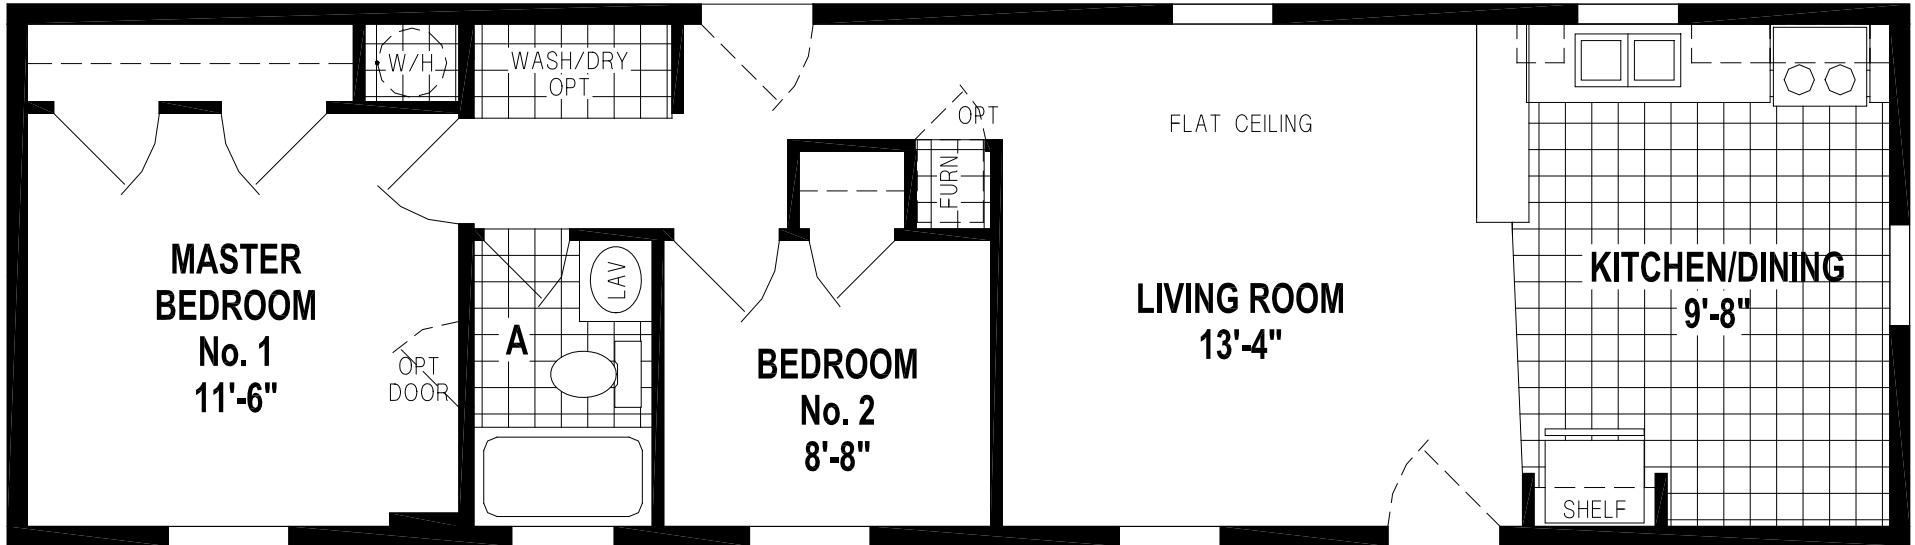

McKean

Sunwood Single Section Series

Factory Expo

"Factory Direct Value" HOME CENTERS

2 Bedroom, 1 Bath
Approx. 656 Sq. Ft.

Last Updated: 11-25-14

48'-0" *

Factory Expo Home Centers
77 Horseshoe Road
Leola, PA 17540