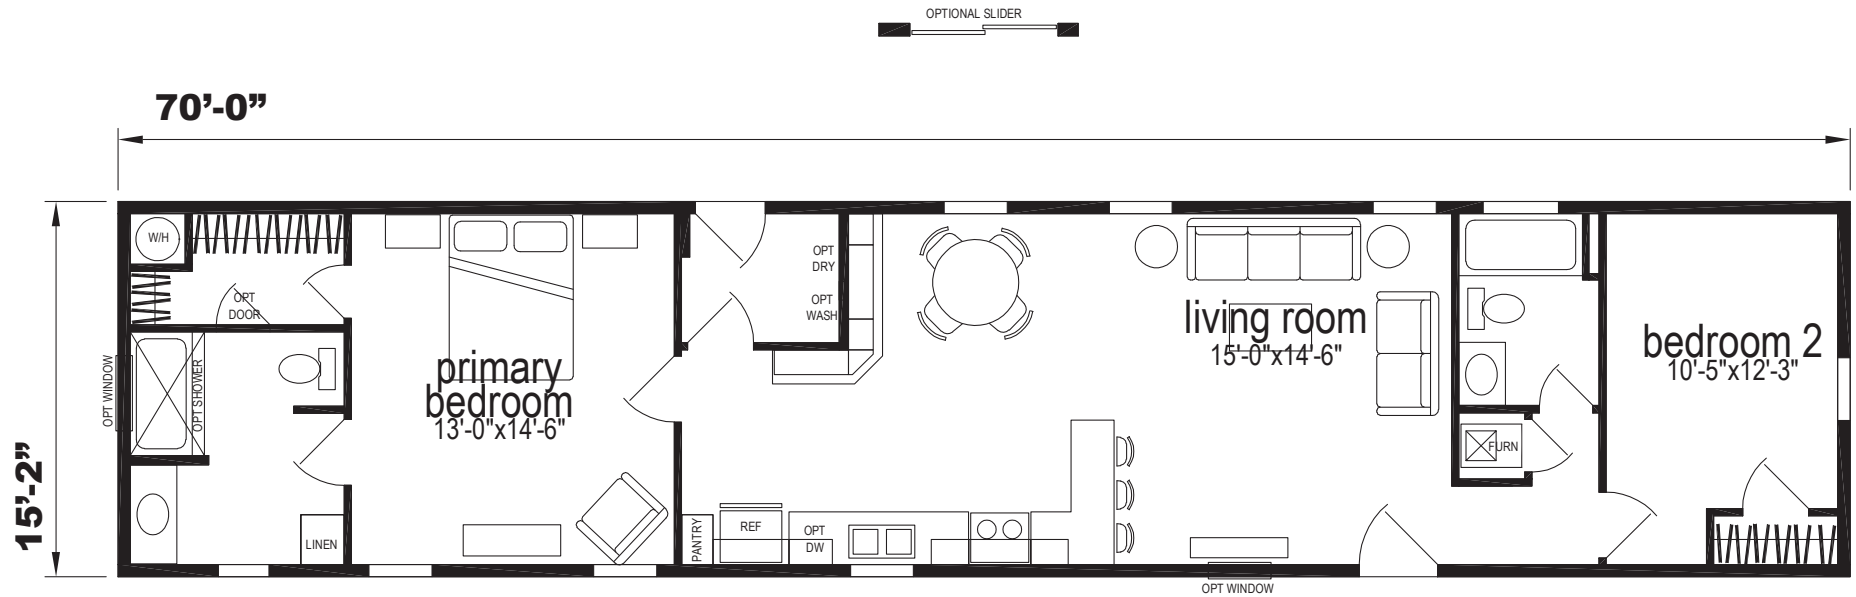

Montvale

Sunwood Single Section Series

1,085 SQ. FT. (Approximate) 2 Bedroom, 2 Bath

Last Updated: 8-13-24

CHAMPION HOMES CENTER
77 Horseshoe Rd.
Leola, PA 17540

PennsylvaniaFactoryDirect.com | 1-800-654-8392