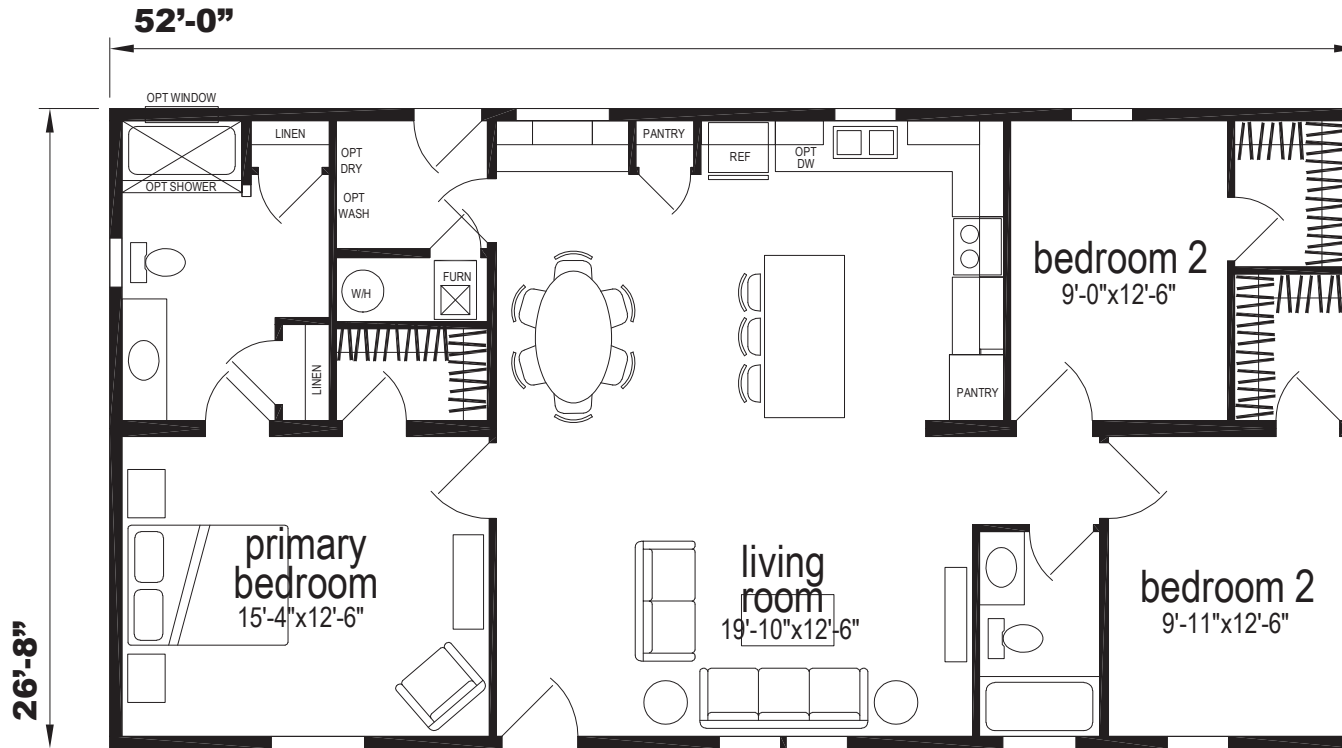

Queenstown

Sunwood Multi Section Series

1,369 SQ. FT. (Approximate) 3 Bedroom, 2 Bath

Last Updated: 8-13-24

OPTION
4x6 SHOWER

OPT
DBL LAV

CHAMPION HOMES CENTER
77 Horseshoe Rd.
Leola, PA 17540

PennsylvaniaFactoryDirect.com | 1-800-654-8392