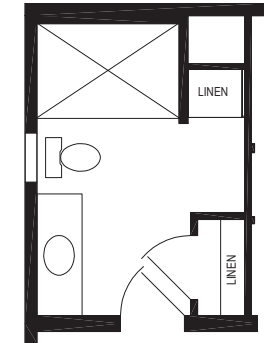

Queenstown

Sunwood Multi Section Series

1,369 SQ. FT. (Approximate) 3 Bedroom, 2 Bath

Last Updated: 8-13-24

OPTION
4x6 SHOWER

OPT
DBL LAV

CHAMPION HOMES CENTER
77 Horseshoe Rd.
Leola, PA 17540

PennsylvaniaFactoryDirect.com | 1-800-654-8392