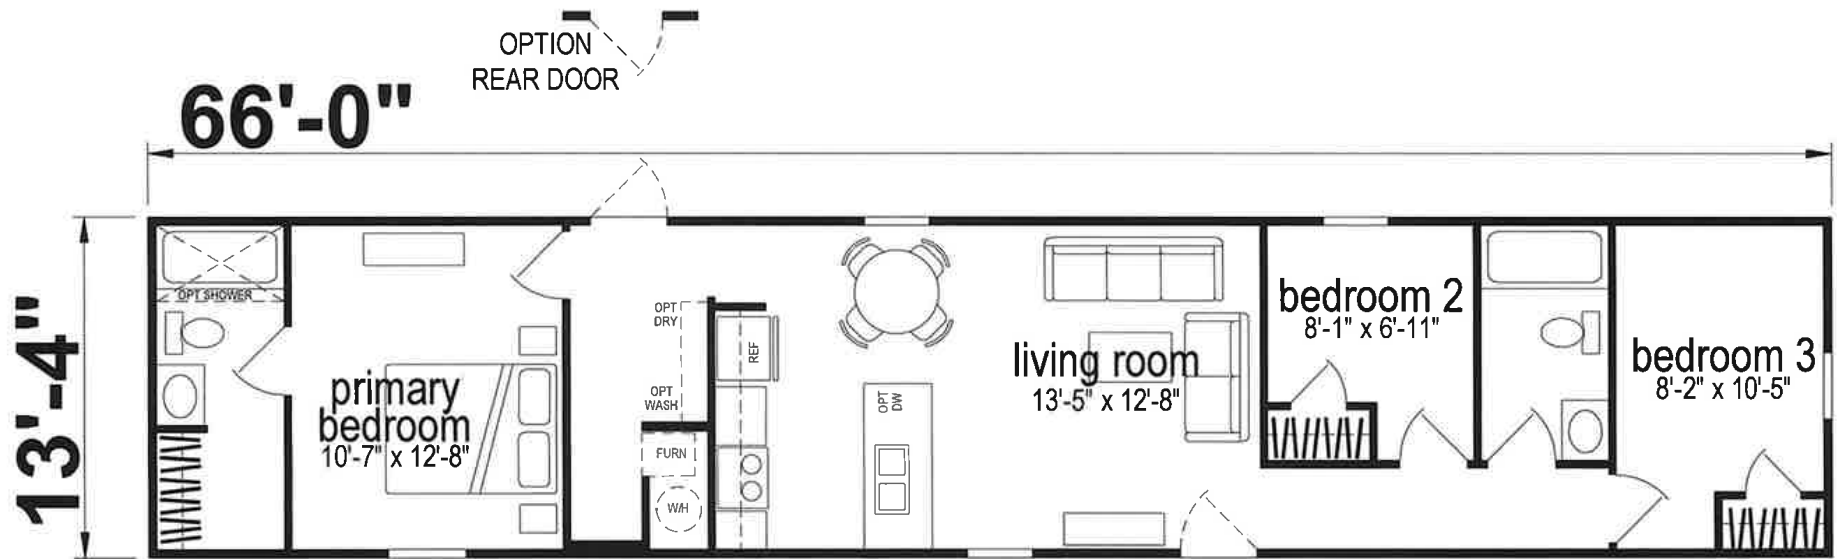

Rothsville

Prime Series

880 SQ. FT. (Approximate) 3 Bedroom, 2 Bath

Last Updated: 12-20-23

CHAMPION HOMES CENTER
77 Horseshoe Rd.
Leola, PA 17540

PennsylvaniaFactoryDirect.com | 1-800-654-8392

IMPORTANT: Champion Homes reserves the right to modify, cancel or substitute products or features of this event at any time without prior notice or obligation. Pictures and other promotional materials are representative and may depict or contain floor plans, square footages, elevations, options, upgrades, extra design features, decorations, floor coverings, specialty light fixtures, custom paint and wall coverings, window treatments, landscaping, sound and alarm systems, furnishings, appliances, and other designer/decorator features and amenities that are not included as part of the home and/or may not be available at all locations. Home, pricing and community information is subject to change, and homes to prior sale, at any time without notice or obligation. ©2020 Champion Homes. All rights reserved.