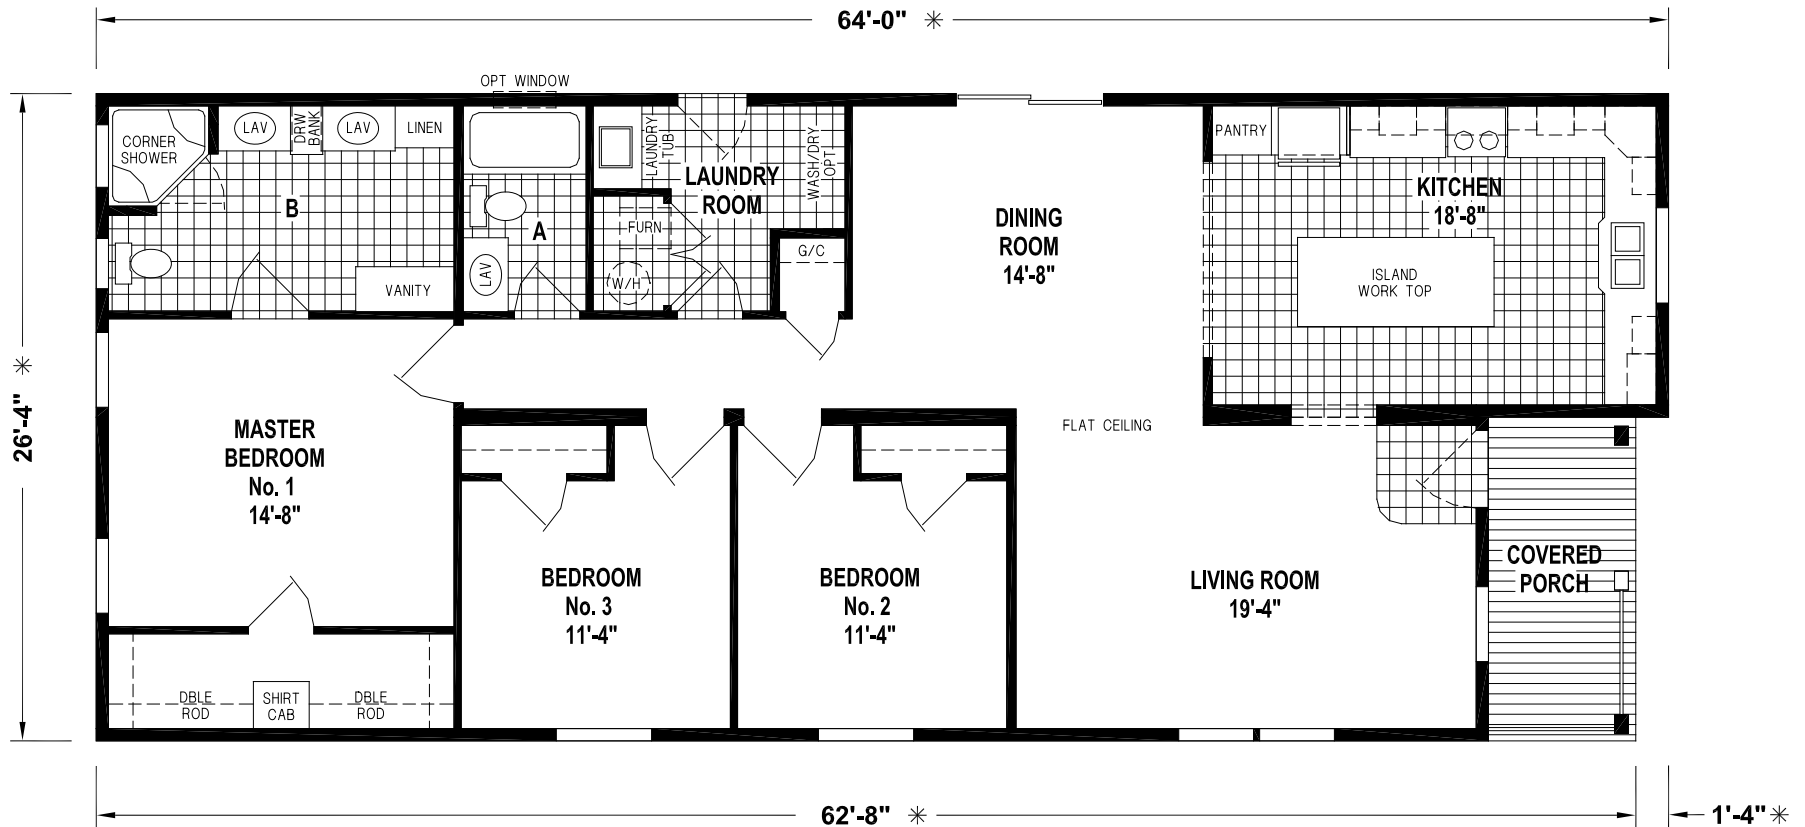

# Summit

Wood Manor Series

# Factory Expo

"Factory Direct Value" HOME CENTERS

**3 Bedroom, 2 Bath**  
**Approx. 1,588 Sq. Ft.**

Last Updated: 12-5-14

Factory Expo Home Centers  
77 Horseshoe Road  
Leola, PA 17540

I authorize Factory Expo to build my house, per this plan.  
X \_\_\_\_\_  
Customer Signature/Date