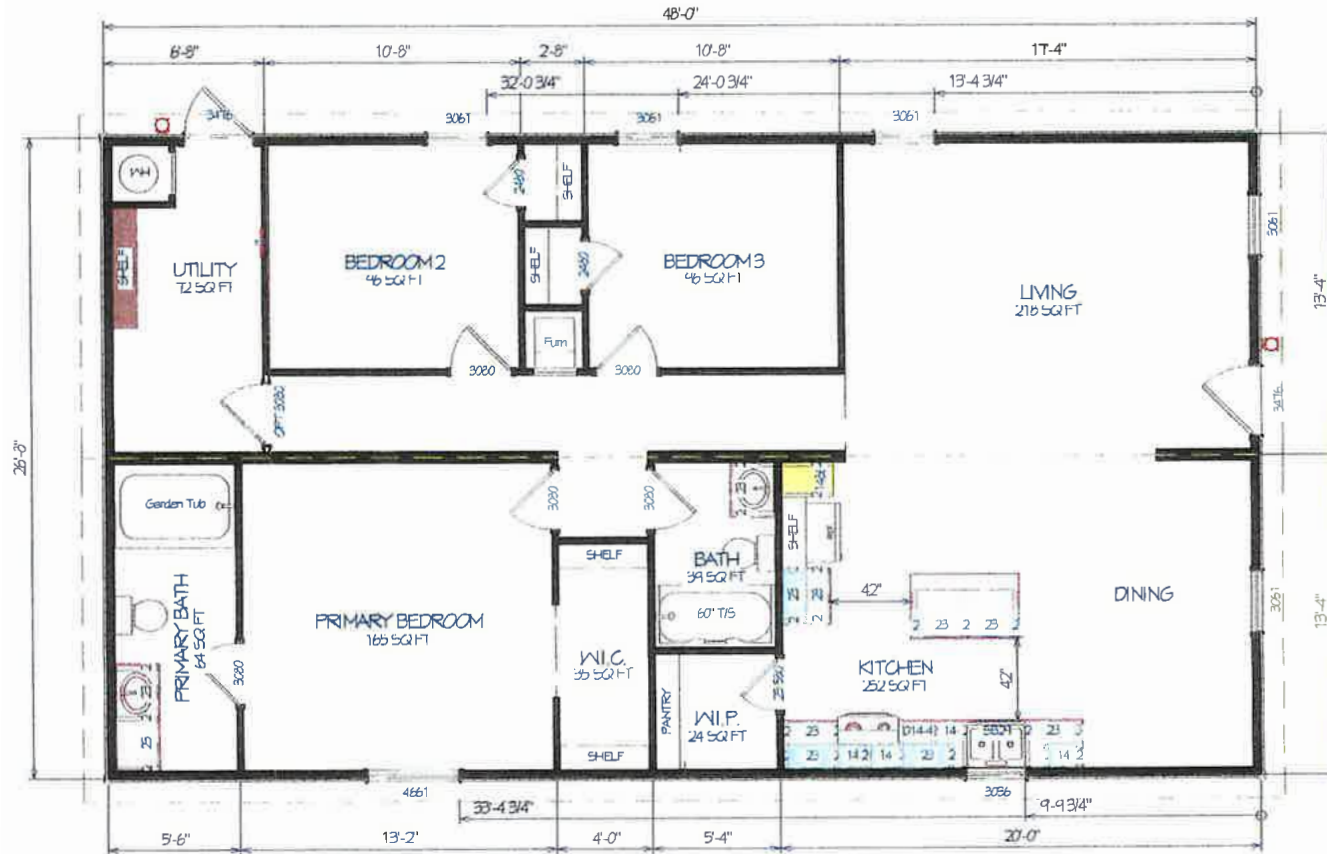

# Trevorton

Prime Series

1,280 SQ. FT. (Approximate) 3 Bedroom, 2 Bath

Last Updated: 5-25-23

**CHAMPION HOMES CENTER**  
77 Horseshoe Rd.  
Leola, PA 17540

**PennsylvaniaFactoryDirect.com | 1-800-654-8392**