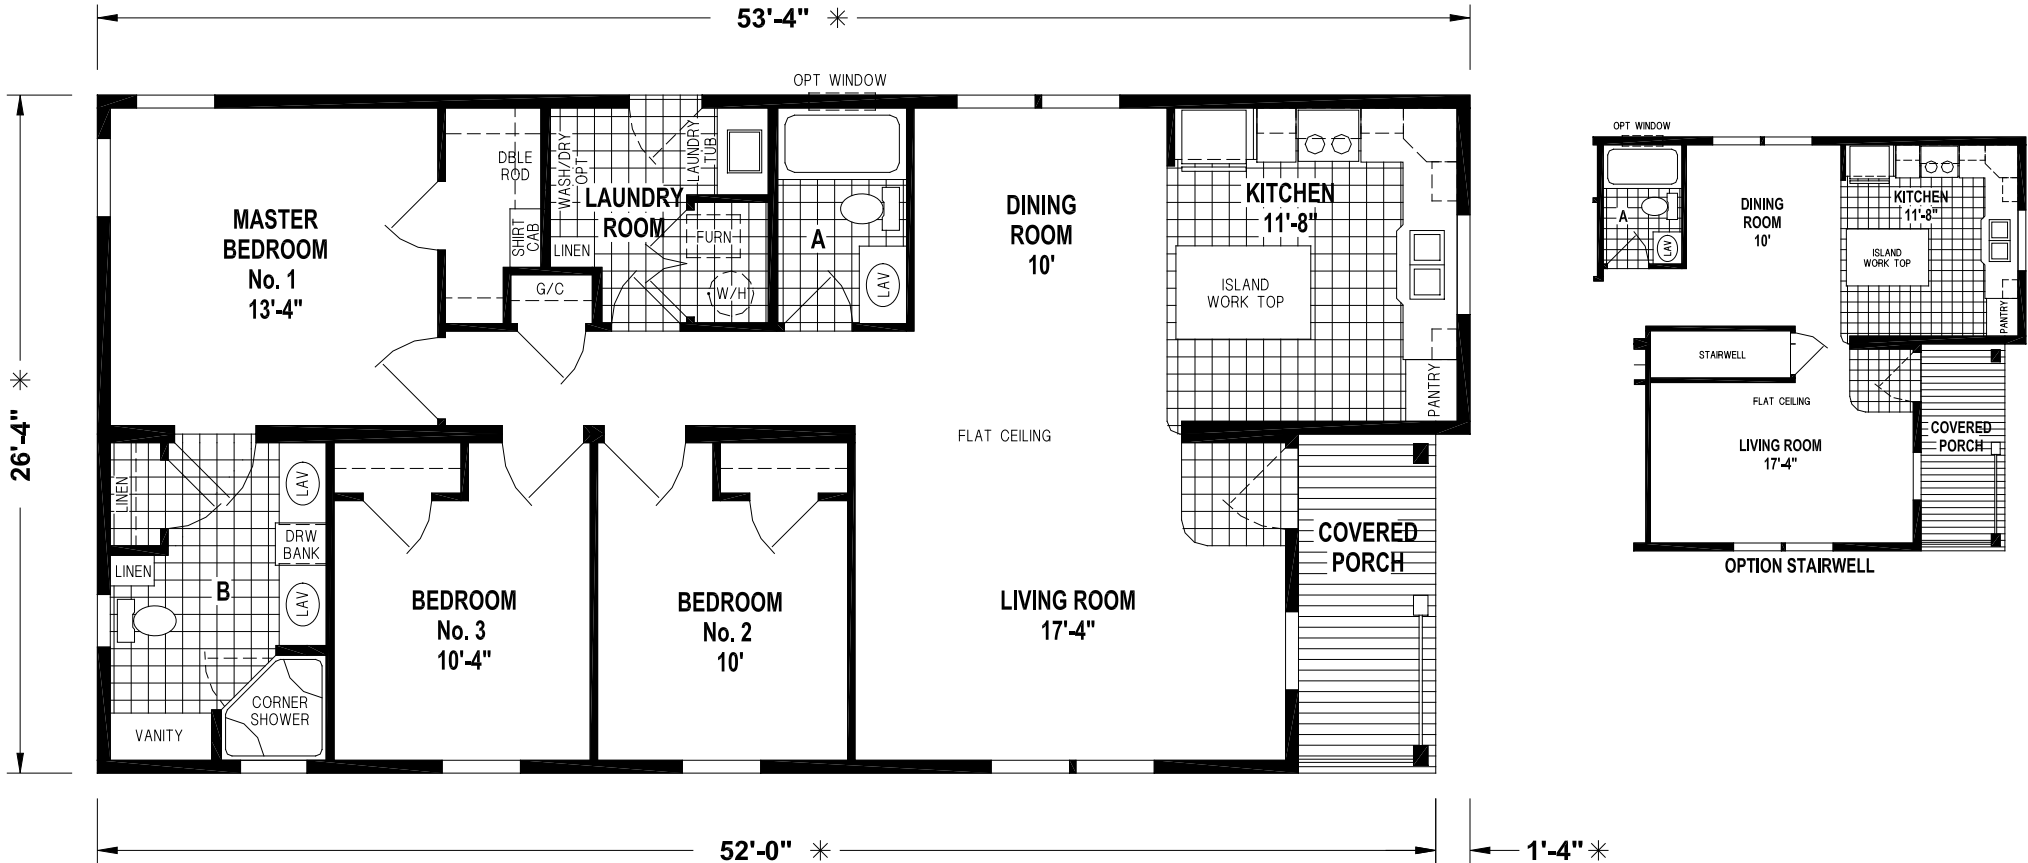

Vineland

Wood Manor Series

Factory Expo

"Factory Direct Value" HOME CENTERS

3 Bedroom, 2 Bath
Approx. 1,316 Sq. Ft.

Last Updated: 6-30-15

Factory Expo Home Centers
77 Horseshoe Road
Leola, PA 17540

I authorize Factory Expo to build my house, per this plan.
X _____
Customer Signature/Date