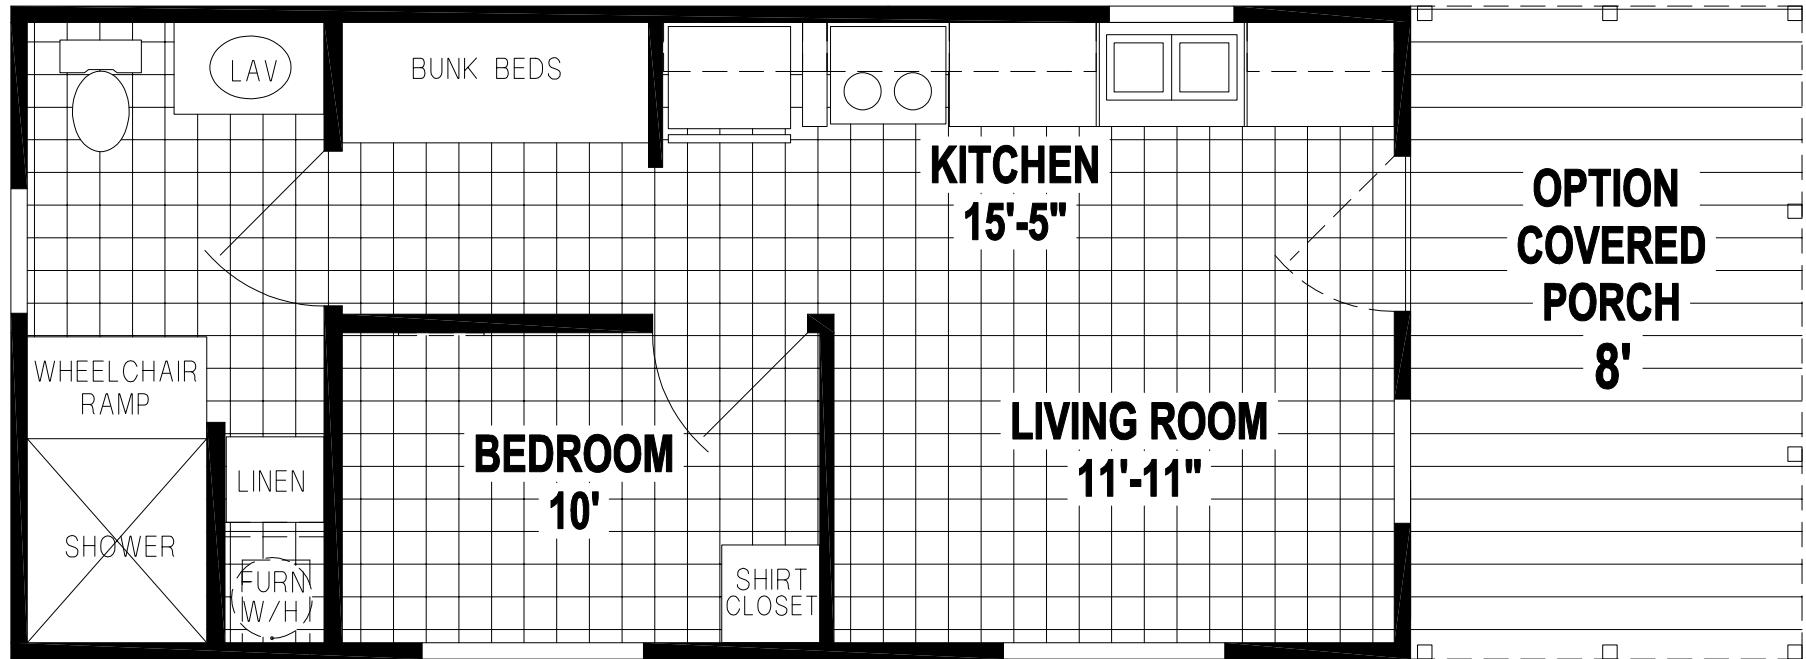

Cotton

Prime Park Model Series

399 SQ. FT. (Approximate) 1 Bedroom, 1 Bath

Last Updated: 11-14-22

CHAMPION HOMES CENTER
77 Horseshoe Rd.
Leola, PA 17540

LE.ParkModelsDirect.com | 1-800-620-3759

IMPORTANT: Champion Homes reserves the right to modify, cancel or substitute products or features of this event at any time without prior notice or obligation. Pictures and other promotional materials are representative and may depict or contain floor plans, square footages, elevations, options, upgrades, extra design features, decorations, floor coverings, specialty light fixtures, custom paint and wall coverings, window treatments, landscaping, sound and alarm systems, furnishings, appliances, and other designer/decorator features and amenities that are not included as part of the home and/or may not be available at all locations. Home, pricing and community information is subject to change, and homes to prior sale, at any time without notice or obligation. ©2020 Champion Homes. All rights reserved.