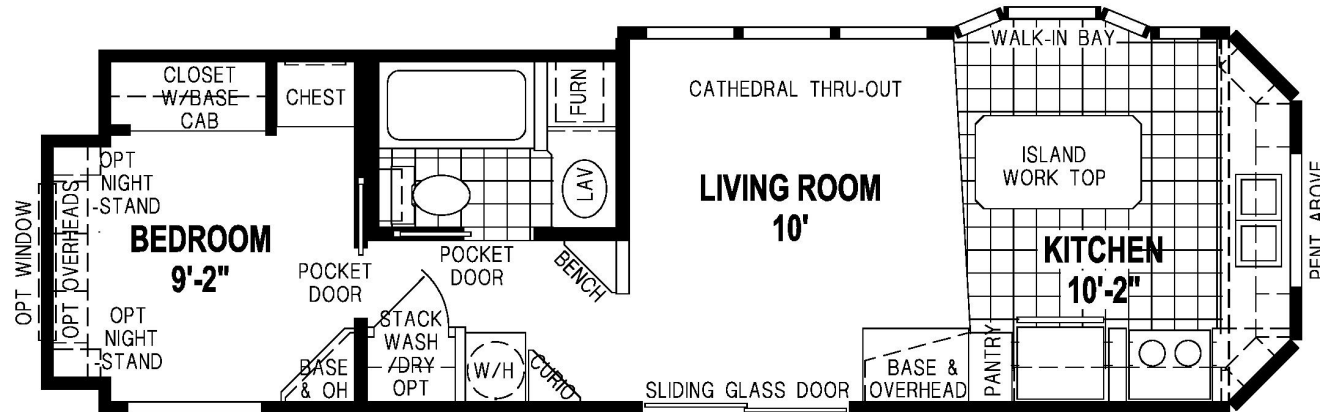

Davis

Shore Park Series

Factory Expo

PARK MODEL HOMES

Park Model
1 Bedroom, 1 Bath
Approx. 399 Sq. Ft.

Last Updated: 12-2-19

CLERESTORY

Factory Expo Home Centers
77 Horseshoe Road
Leola, PA 17540